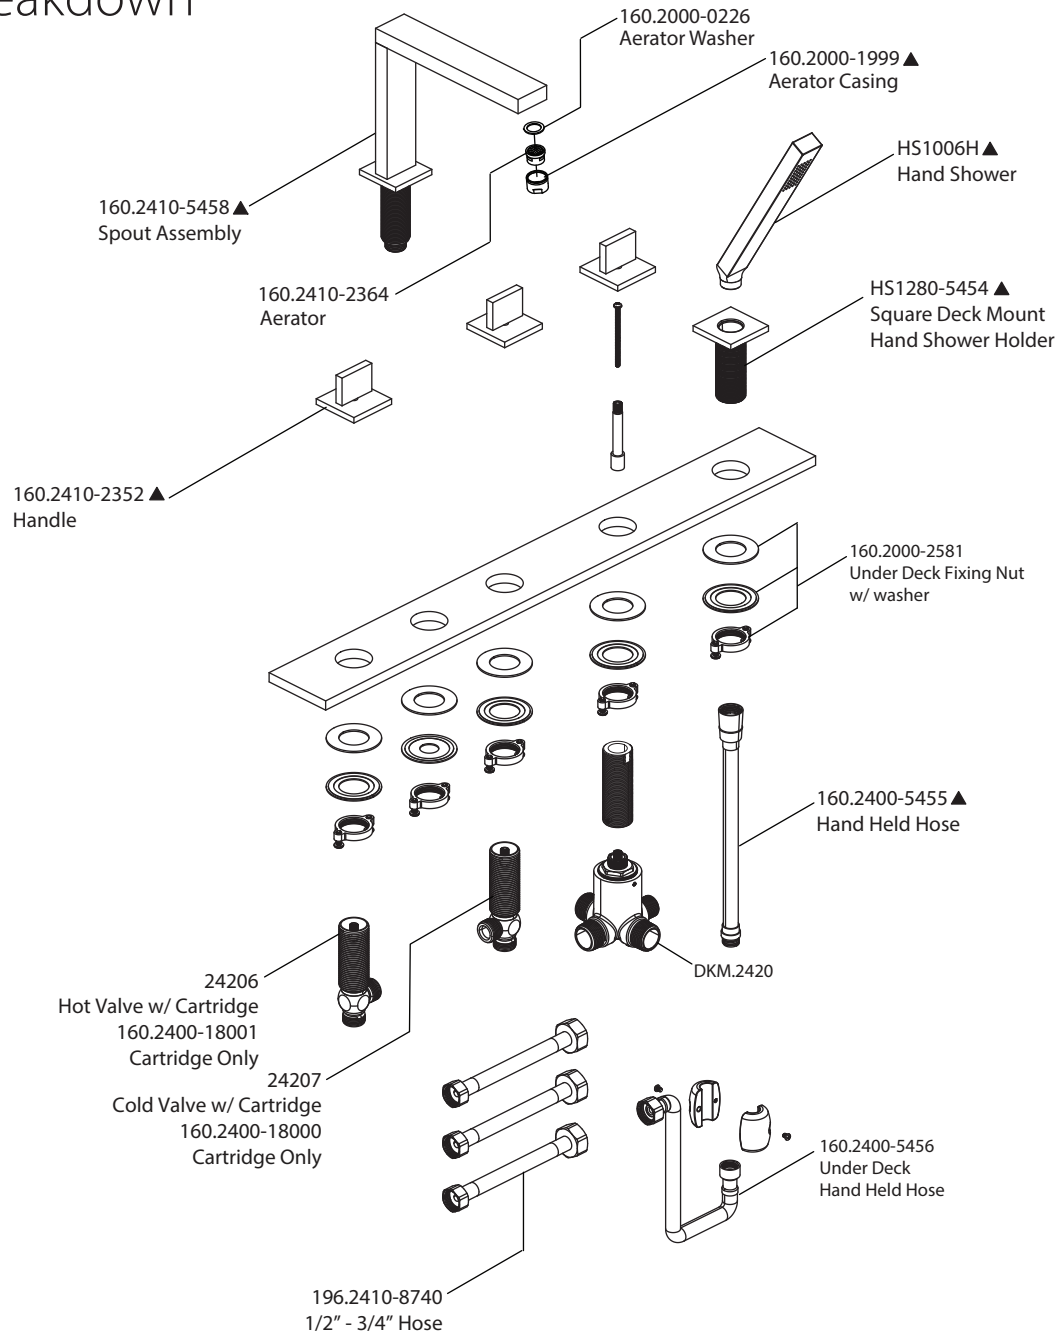

# Product Parts Breakdown

**isenberg**  
innovation+design

160.2420