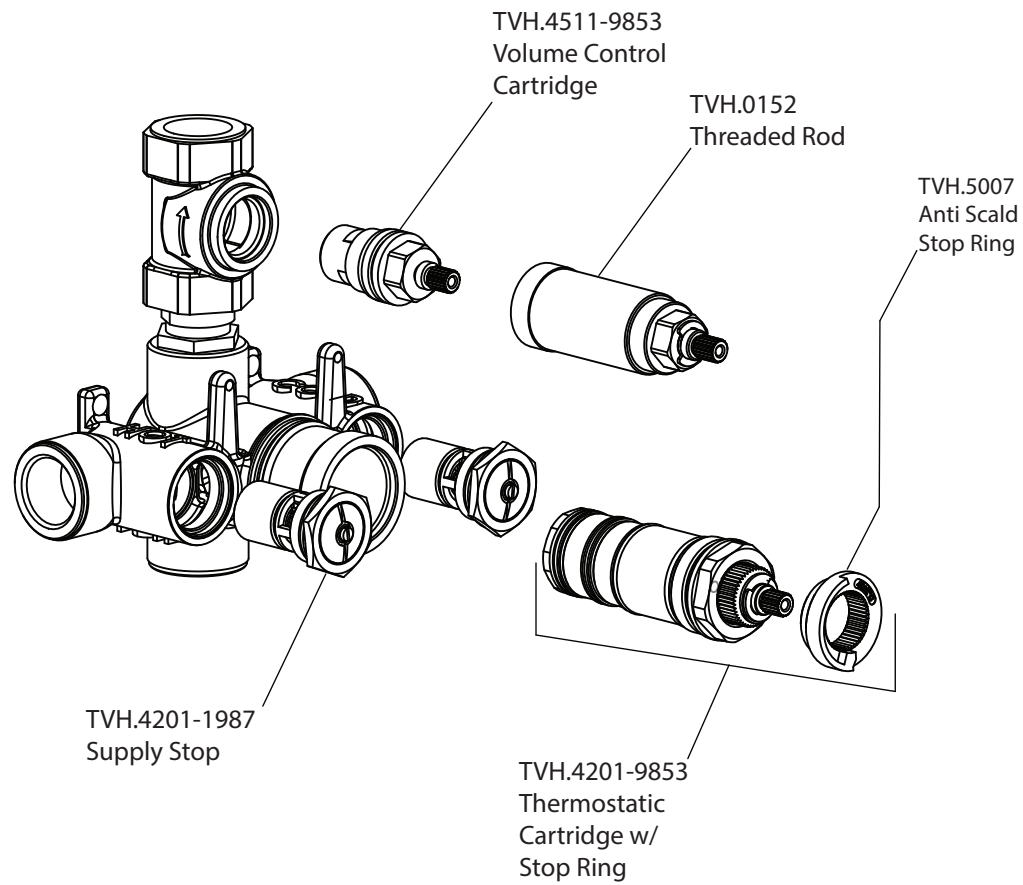

Product Parts Breakdown

isenberg
innovation+design

250.7000

Product Parts Breakdown

▲ Specify Finish

isenberg
innovation+design

HS1002A

Ver 2.53

Product Parts Breakdown

▲ Specify Finish

isenberg
innovation+design

HS1012SA

Ver 2.53

Product Parts Breakdown

isenberg
innovation+design

250.4000T

Product Parts Breakdown

isenberg
innovation+design

TVH.4101

Ver 2.53