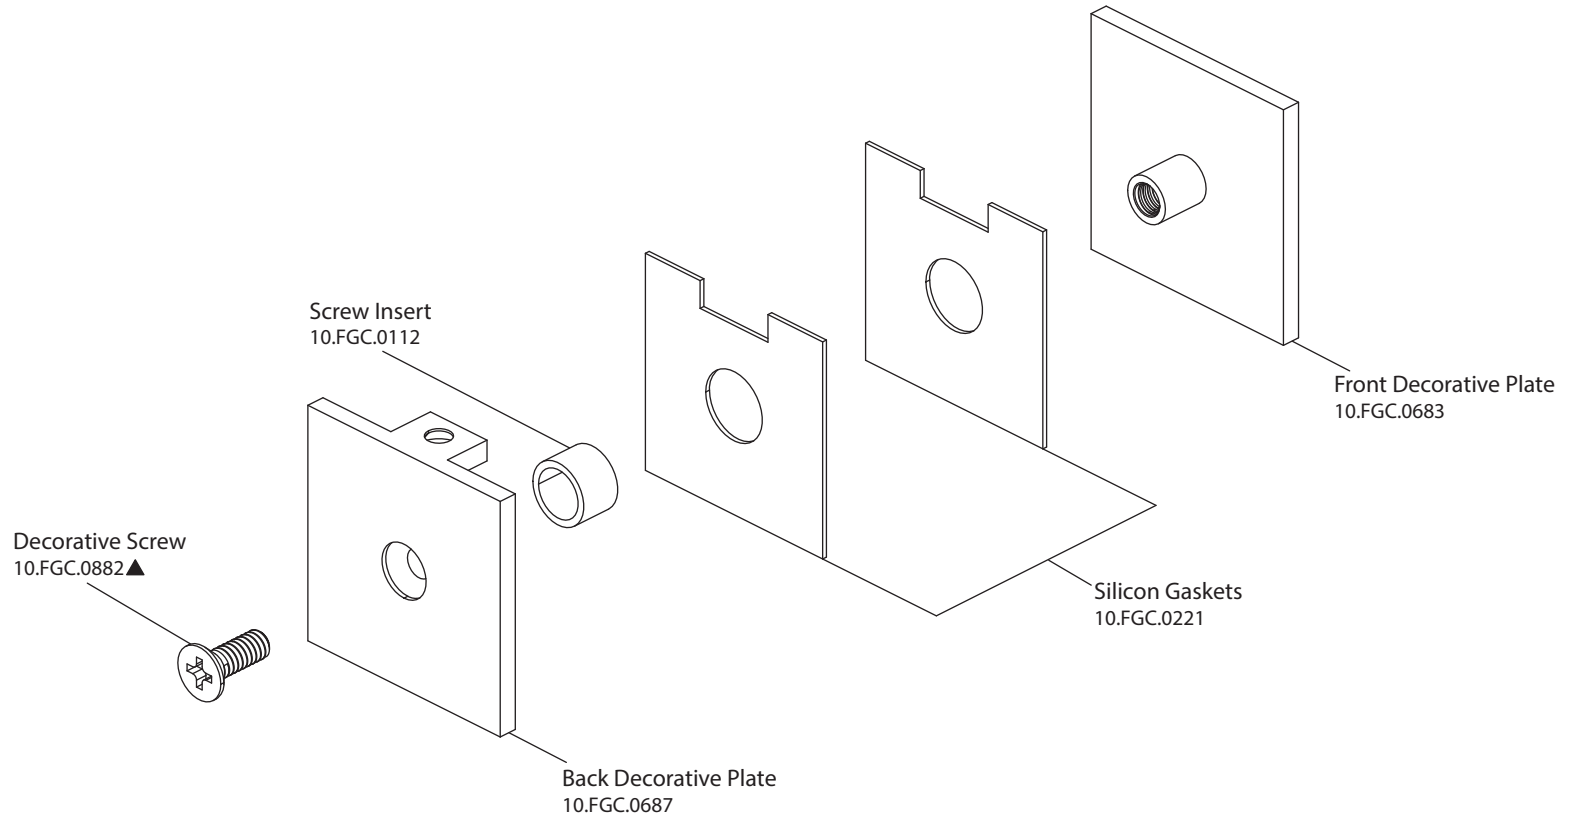

Product Parts Breakdown

isenberg[®]
LUXURY PLUMBING FIXTURES
— by FLUSSO —

10.FGC.4003