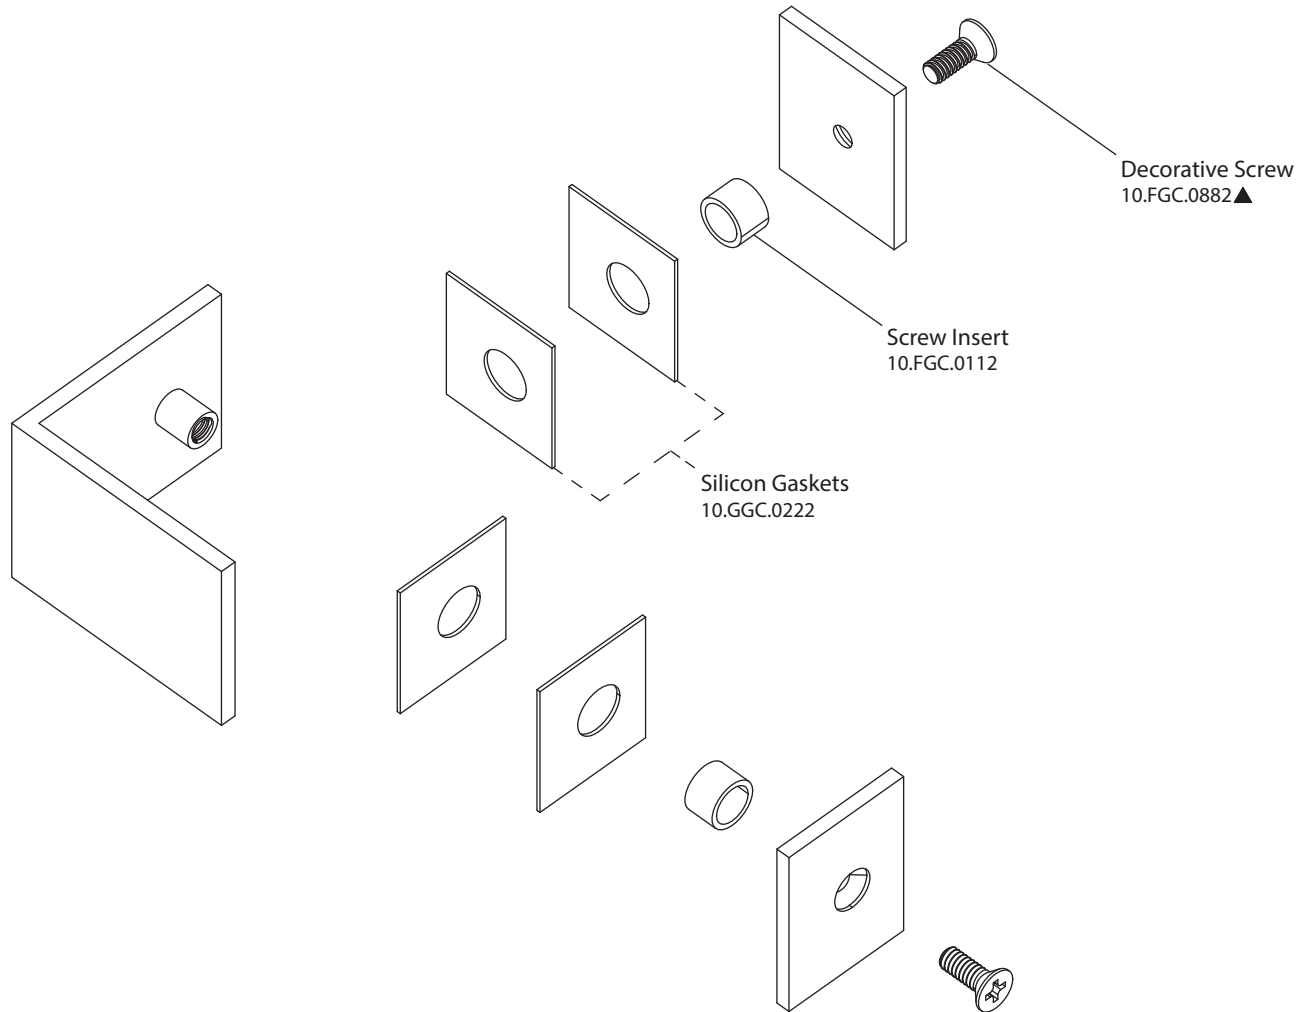

Product Parts Breakdown

▲ Specify Finish

isenberg[®]
LUXURY PLUMBING FIXTURES

— by FLUSSO —

10.GGC.4026

Ver 2.53