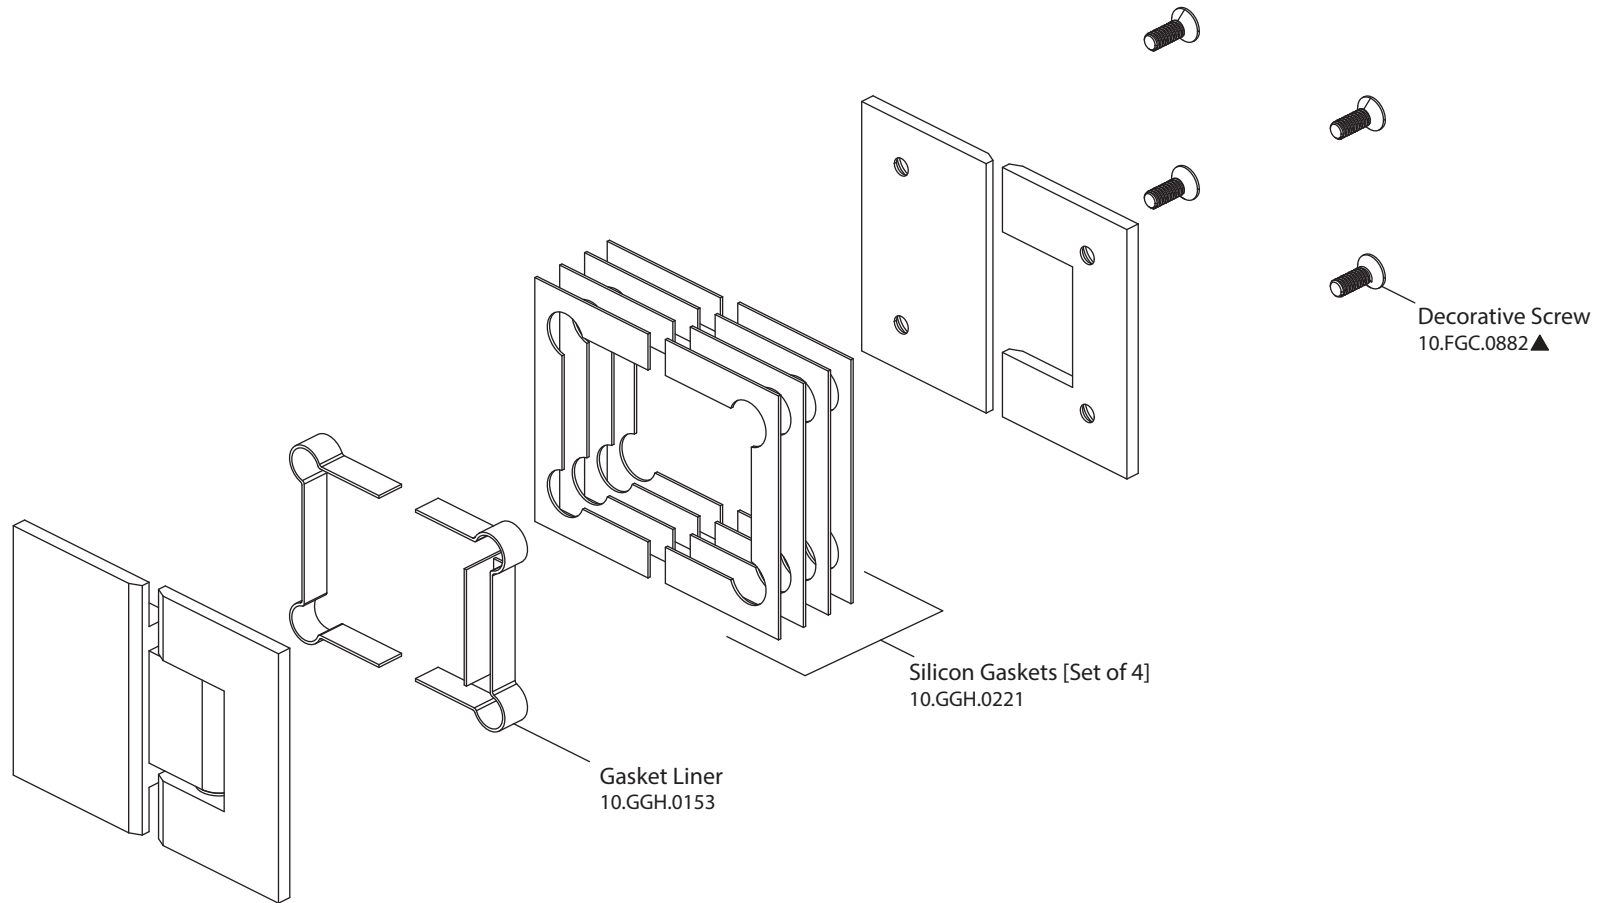

Product Parts Breakdown

▲ Specify Finish

isenberg[®]
LUXURY PLUMBING FIXTURES

— by FLUSSO —

10.GGH.5007

Ver 2.53