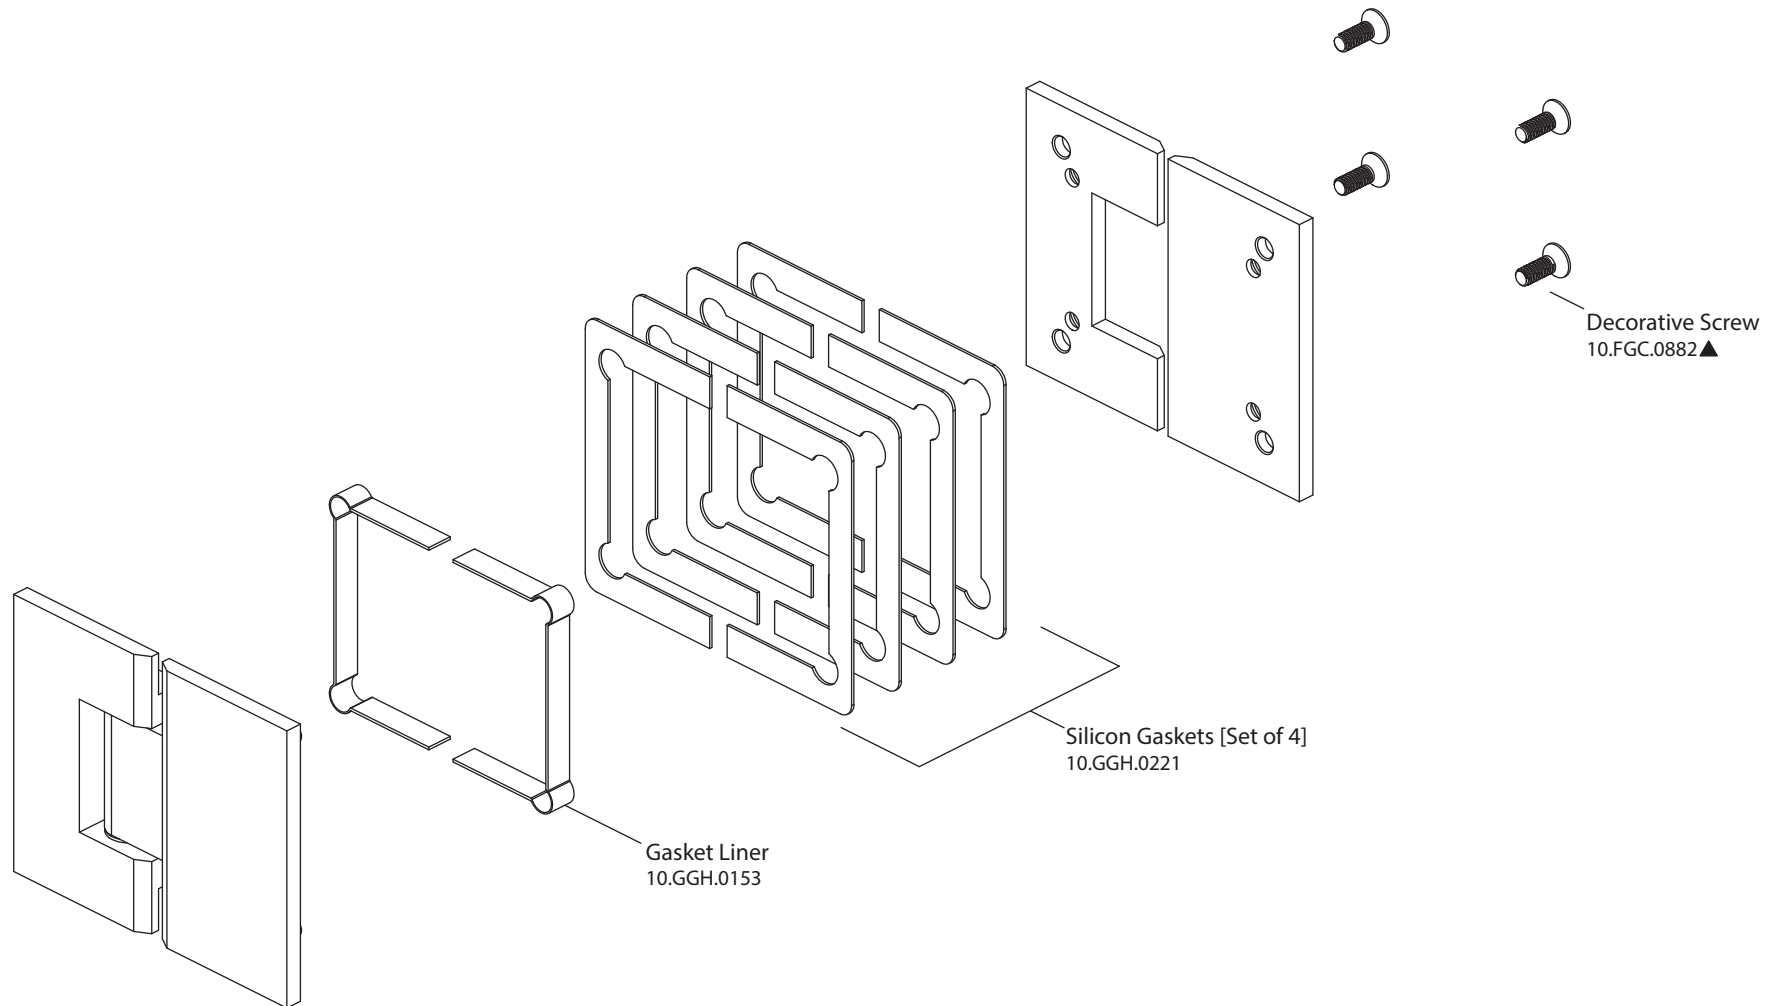

Product Parts Breakdown

▲ Specify Finish

isenberg[®]
LUXURY PLUMBING FIXTURES

— by FLUSSO —

10.GGH.5017

Ver 2.53