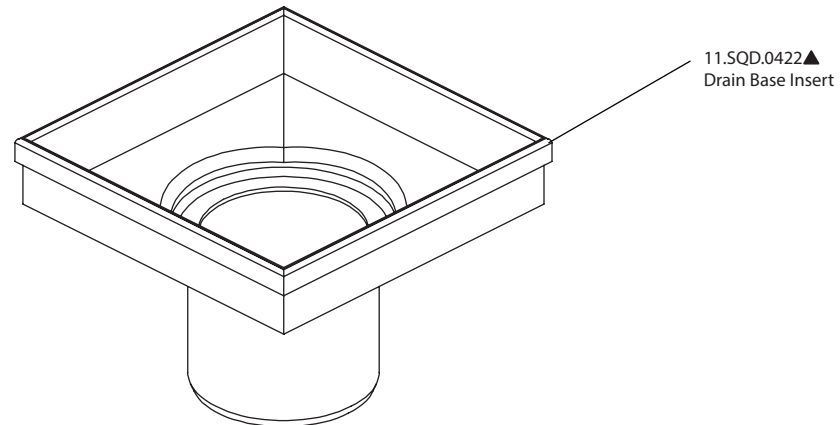

Product Parts Breakdown

▲ Specify Finish

10.SQD.0410▲
Tile Insert cover

DRN.HR.60558▲
Hair Catcher

11.SQD.0422▲
Drain Base Insert

isenberg[®]
LUXURY PLUMBING FIXTURES
— by FLUSSO —

10.SQD.0404

Ver 2.53