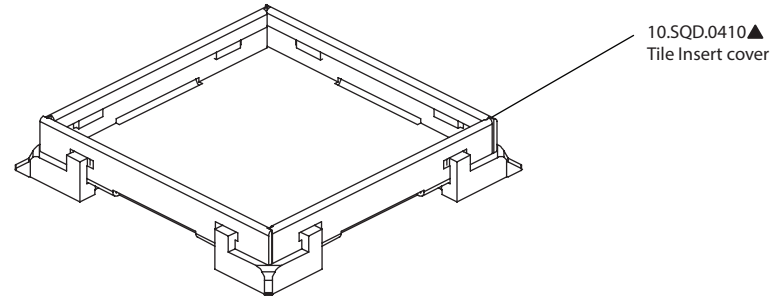

Product Parts Breakdown

▲ Specify Finish

10.SQD.0410▲
Tile Insert cover

DRN.HR.60558▲
Hair Catcher

11.SQD.0422▲
Drain Base Insert

isenberg[®]
LUXURY PLUMBING FIXTURES
— by FLUSSO —

10.SQD.0404

Ver 2.53