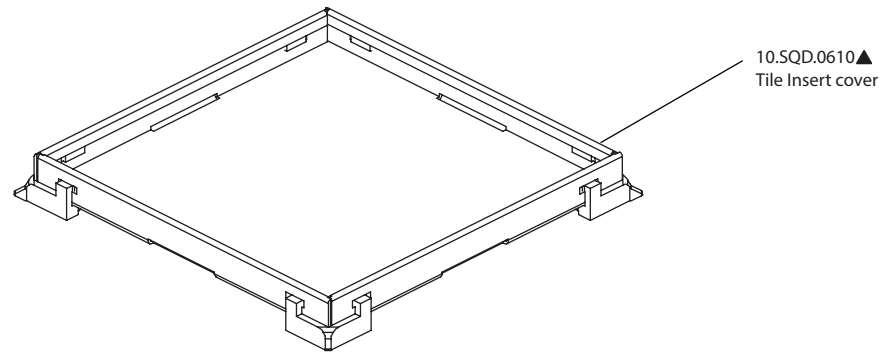

Product Parts Breakdown

▲ Specify Finish

isenberg[®]
LUXURY PLUMBING FIXTURES
— by FLUSSO —

10.SQD.0606

Ver 2.53