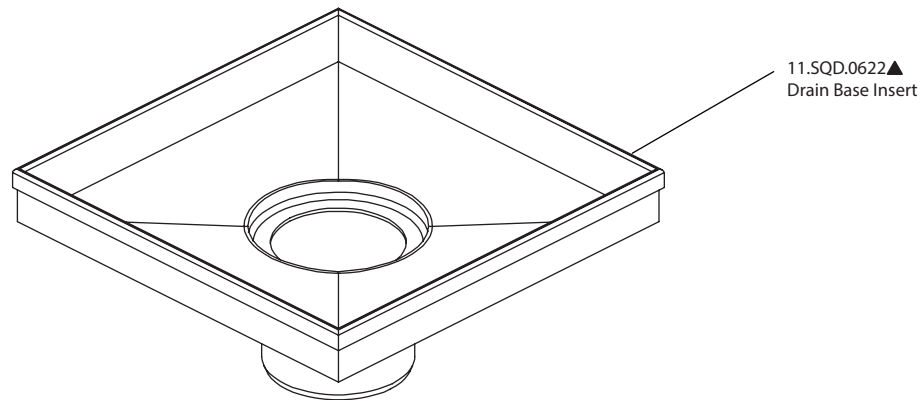

Product Parts Breakdown

▲ Specify Finish

isenberg[®]
LUXURY PLUMBING FIXTURES
— by FLUSSO —

10.SQD.0606

Ver 2.53