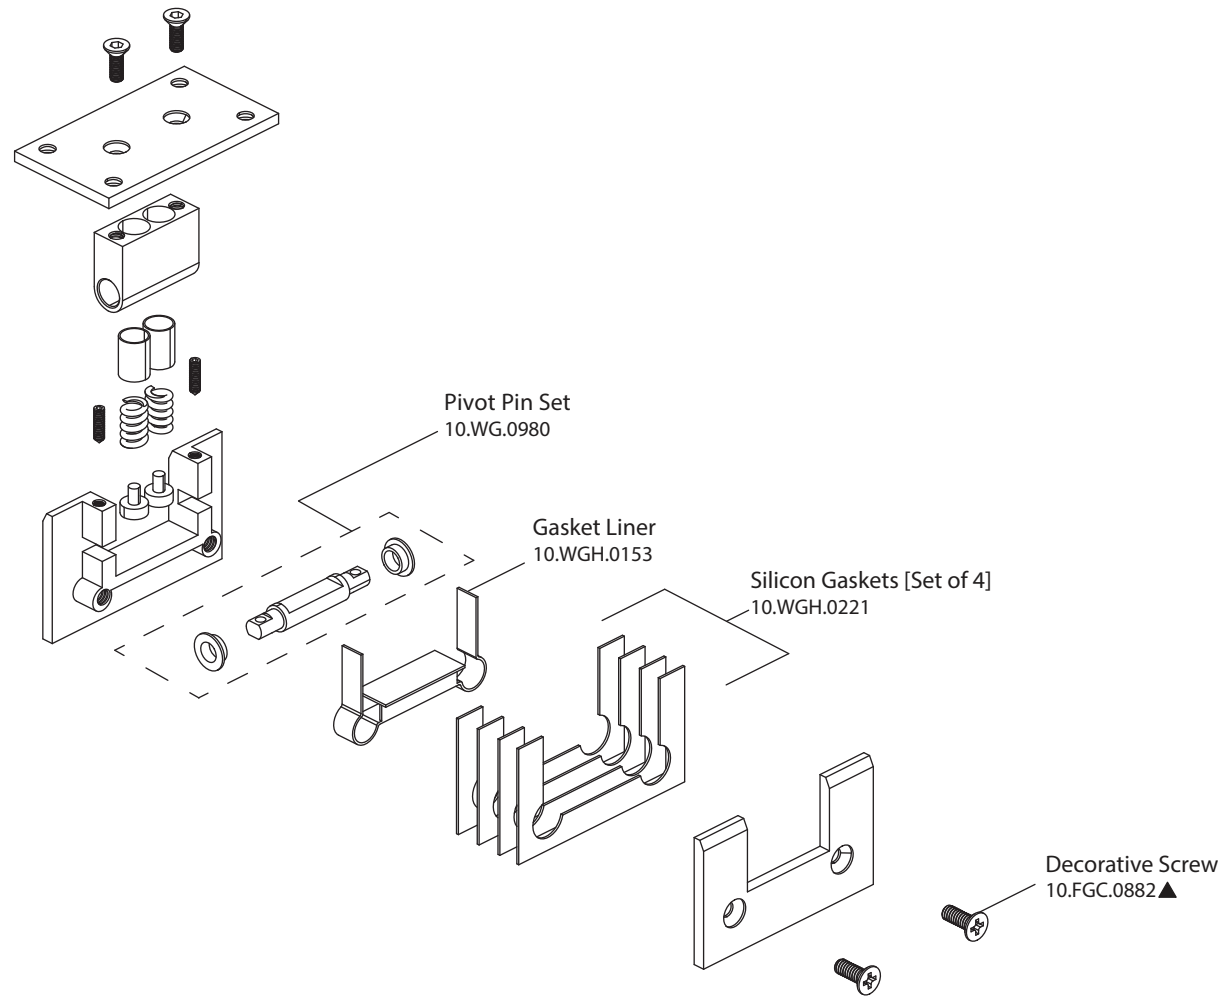

# Product Parts Breakdown

**isenberg**<sup>®</sup>  
LUXURY PLUMBING FIXTURES

— by FLUSSO —

10.WGH.5006