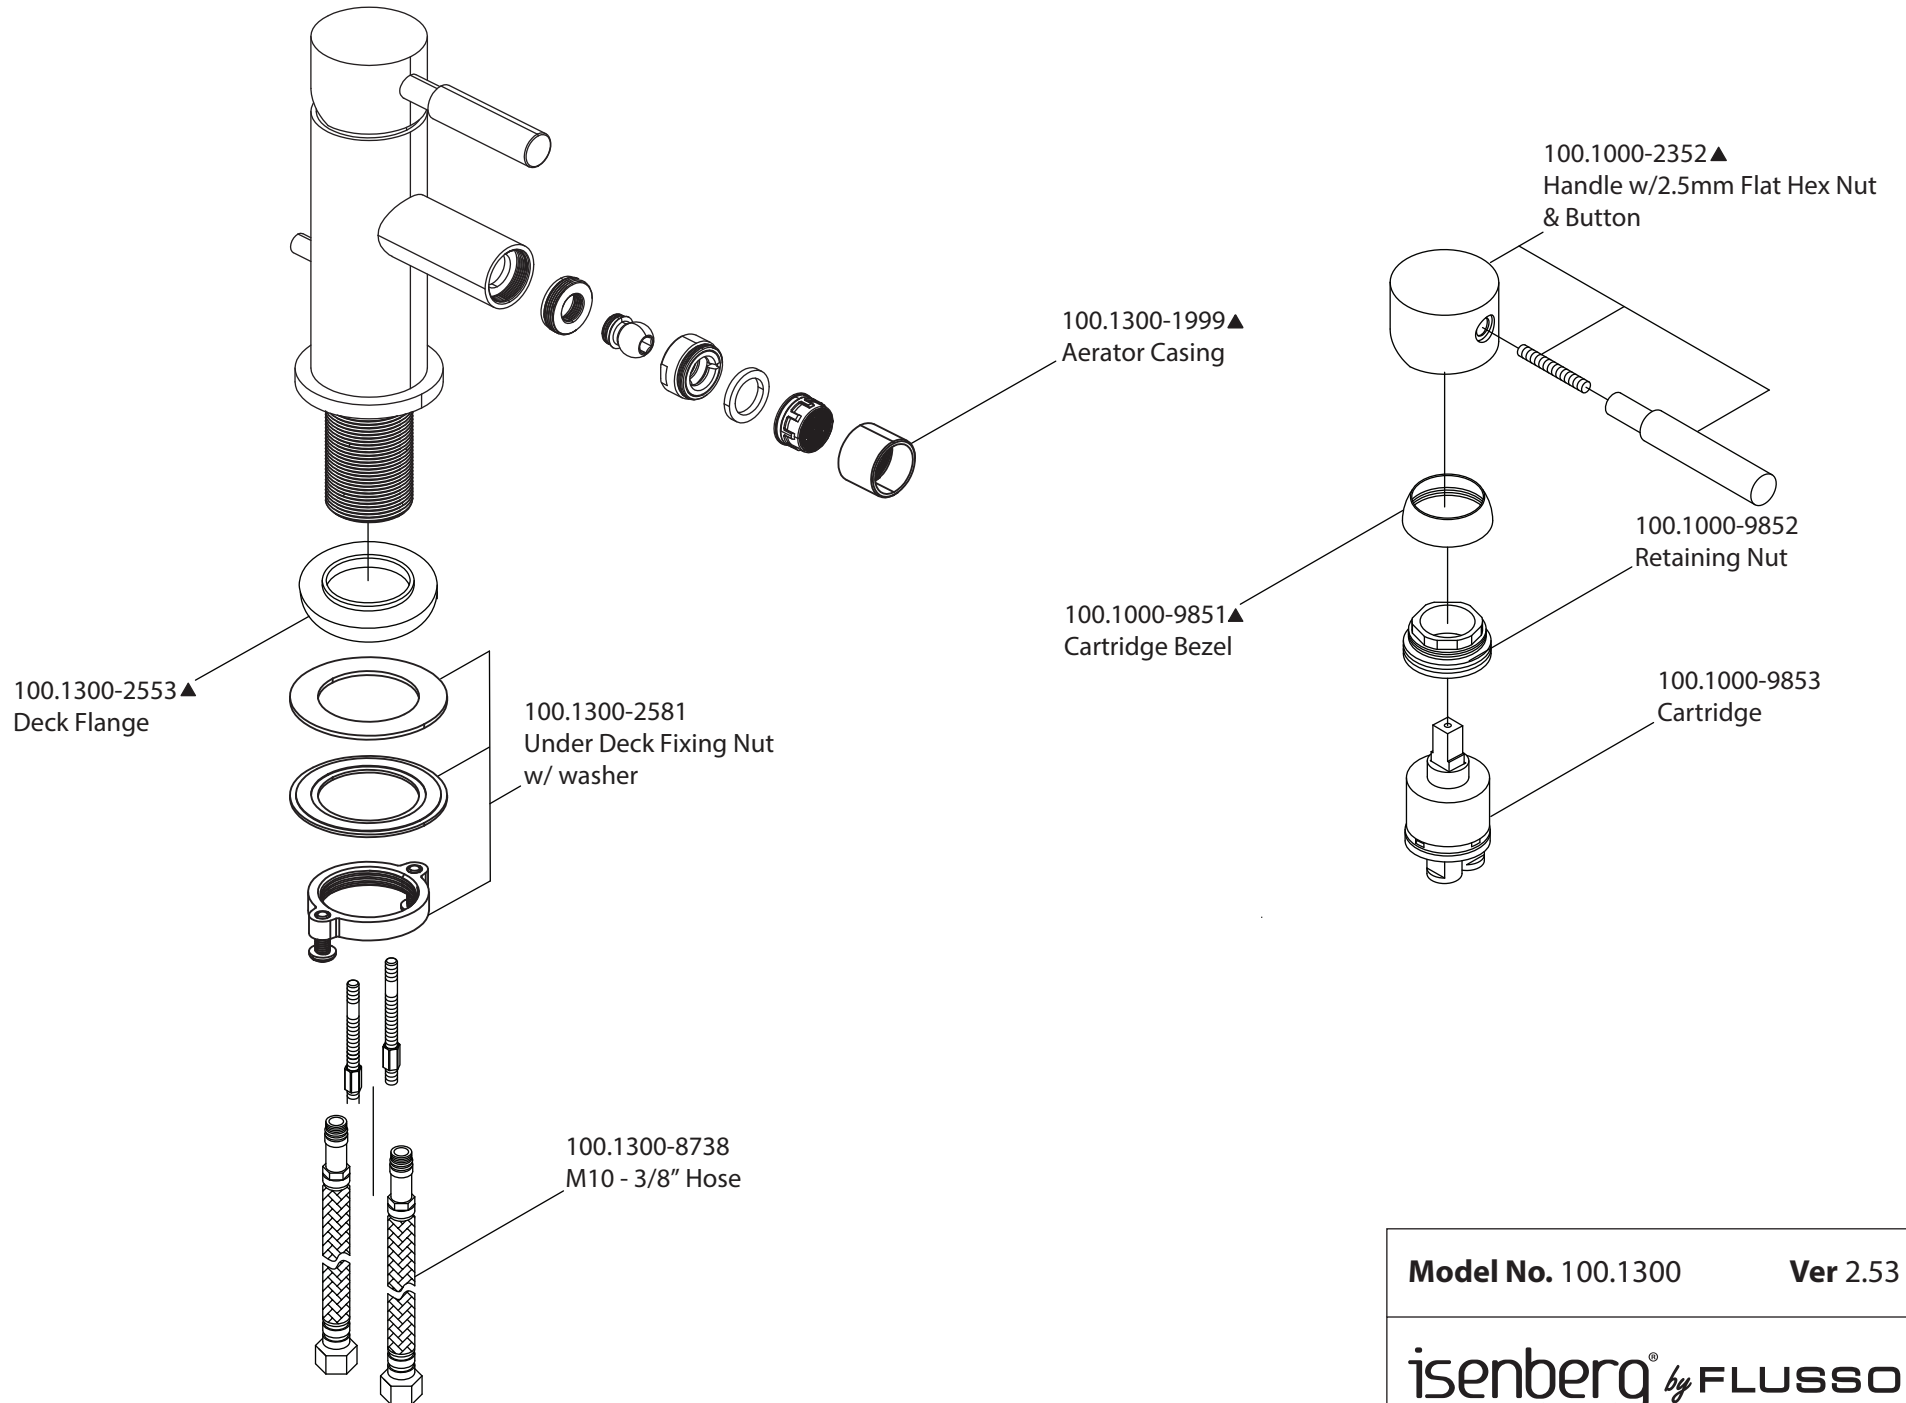

Product Parts Breakdown

Model No. 100.1300

Ver 2.53

isenberg® *by* **FLUSSO**
LUXURY PLUMBING FIXTURES