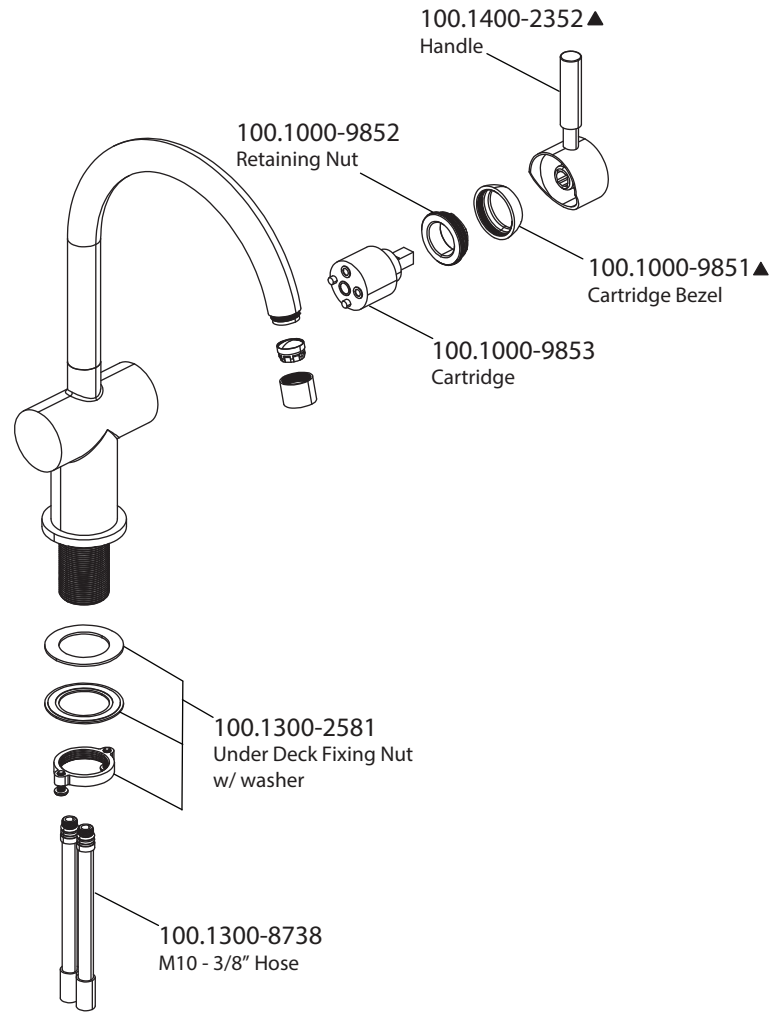

Product Parts Breakdown

Model No. 100.1400

Ver 2.55

isenberg® *by* **FLUSSO**
LUXURY PLUMBING FIXTURES