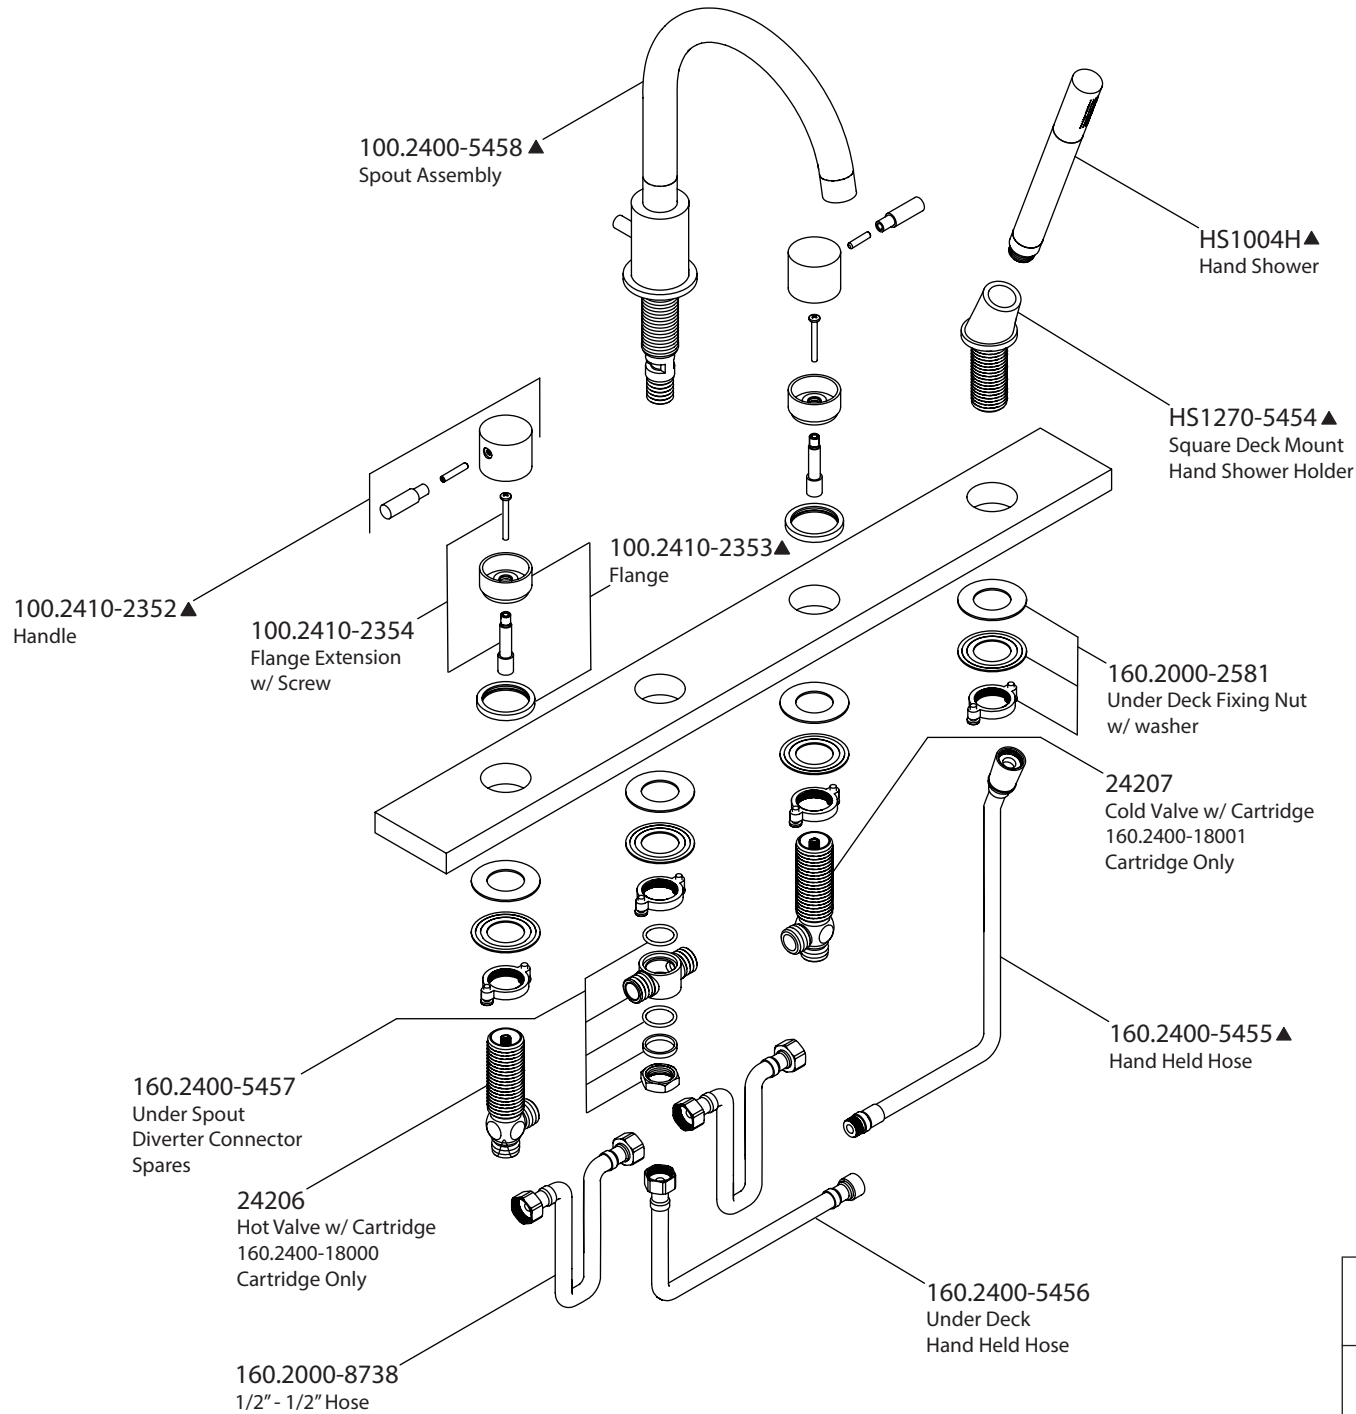

Product Parts Breakdown

Model No. 100.2400	Ver 2.55
 FLUSSO LUXURY PLUMBING FIXTURES	