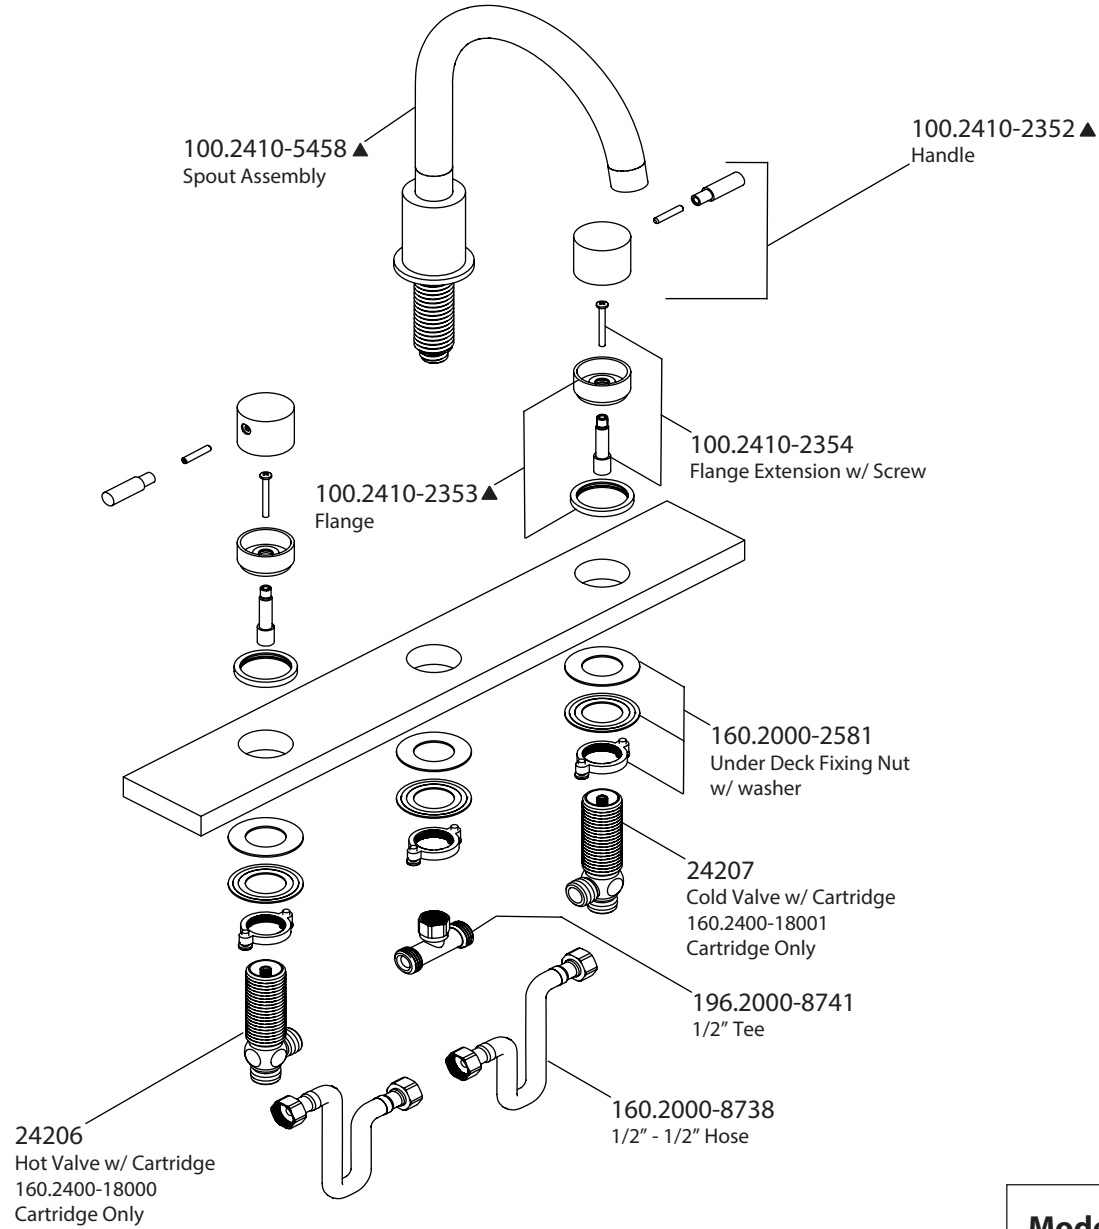

Product Parts Breakdown

Model No. 100.2410	Ver 2.55
 FLUSSO LUXURY PLUMBING FIXTURES	