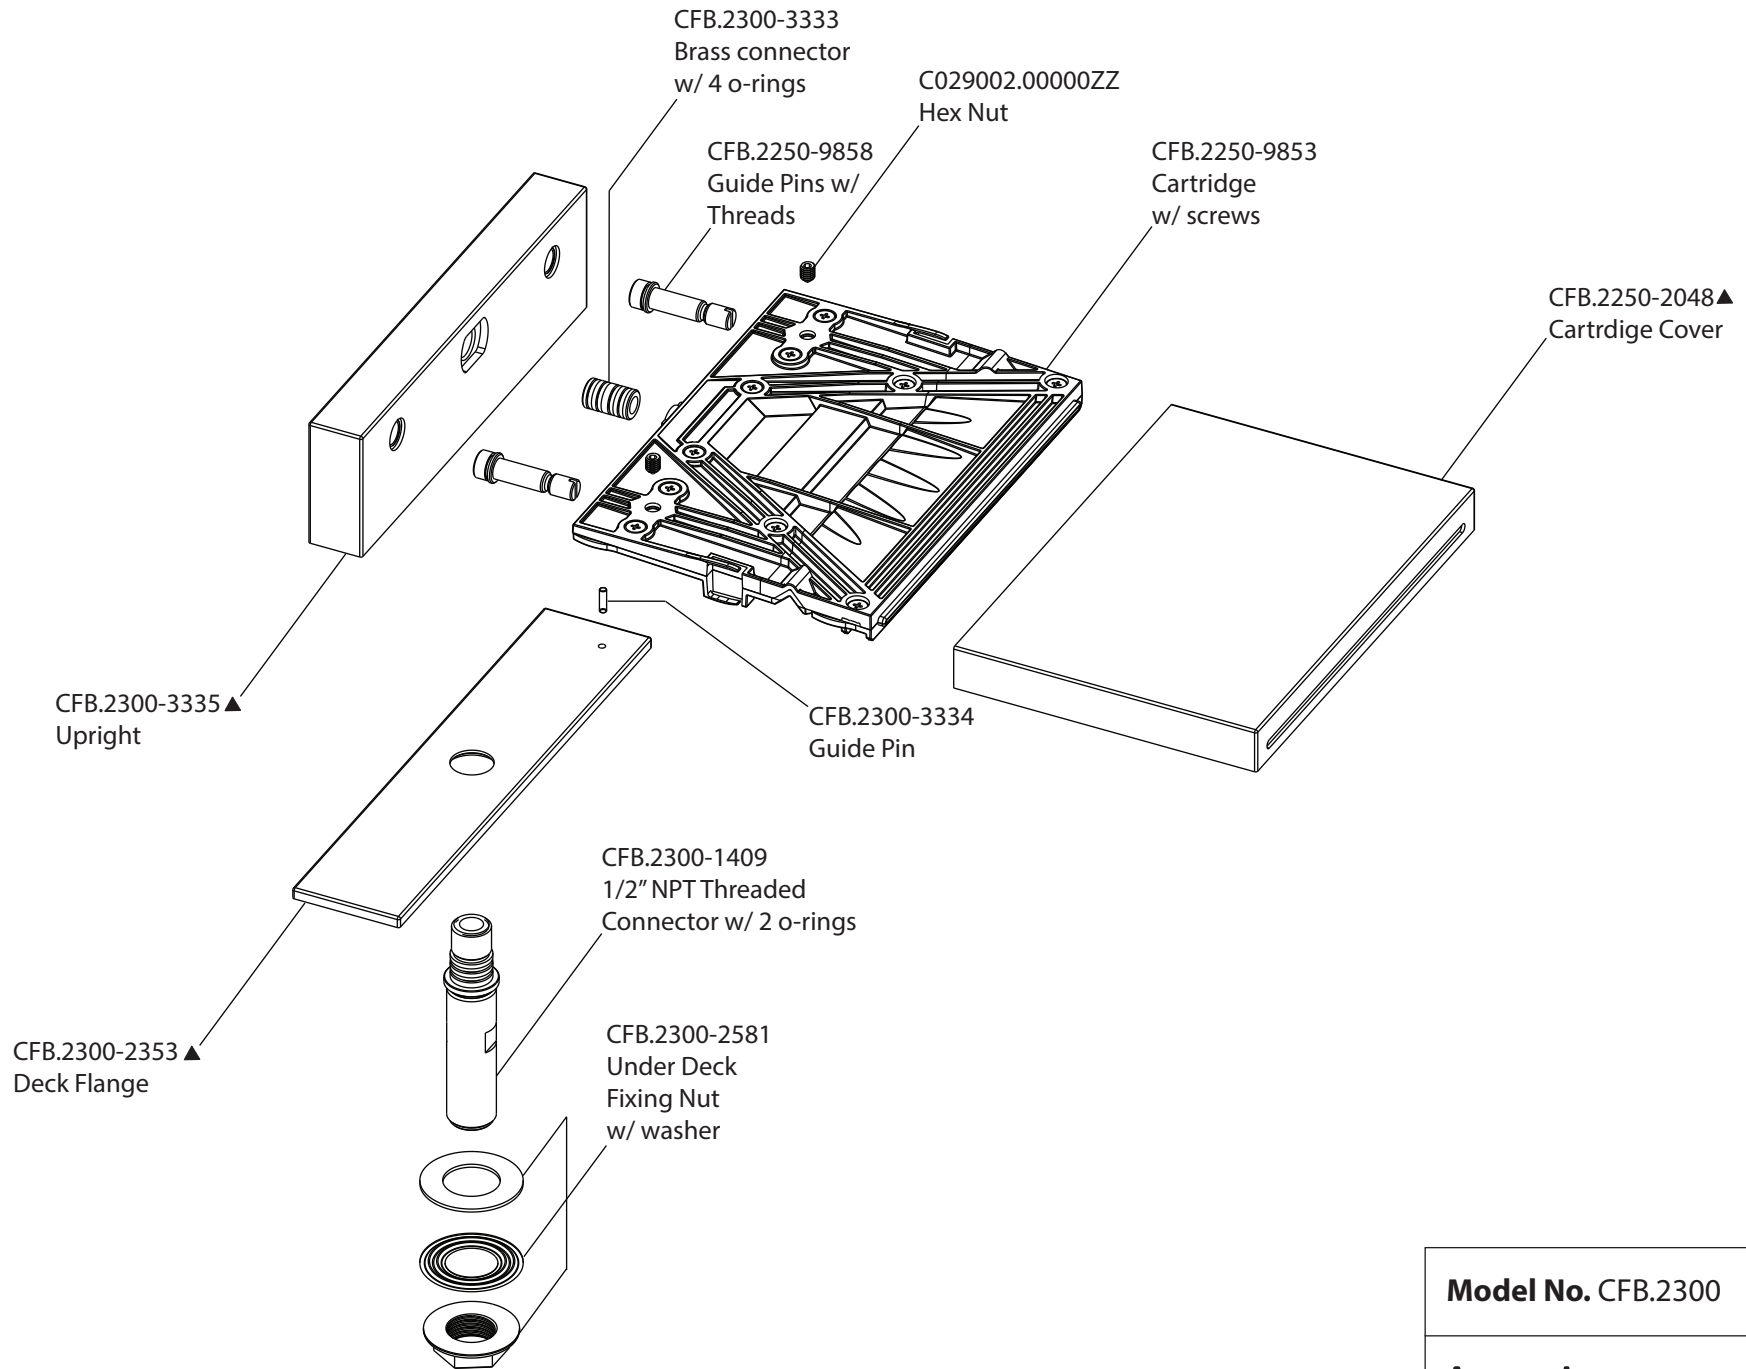

# Product Parts Breakdown

**Model No.** 100.2420CF **Ver** 2.53

**isenberg**® *by* **FLUSSO**  
LUXURY PLUMBING FIXTURES

# Product Parts Breakdown

Model No. CFB.2300

Ver 2.53

**isenberg**® *by* **FLUSSO**  
LUXURY PLUMBING FIXTURES