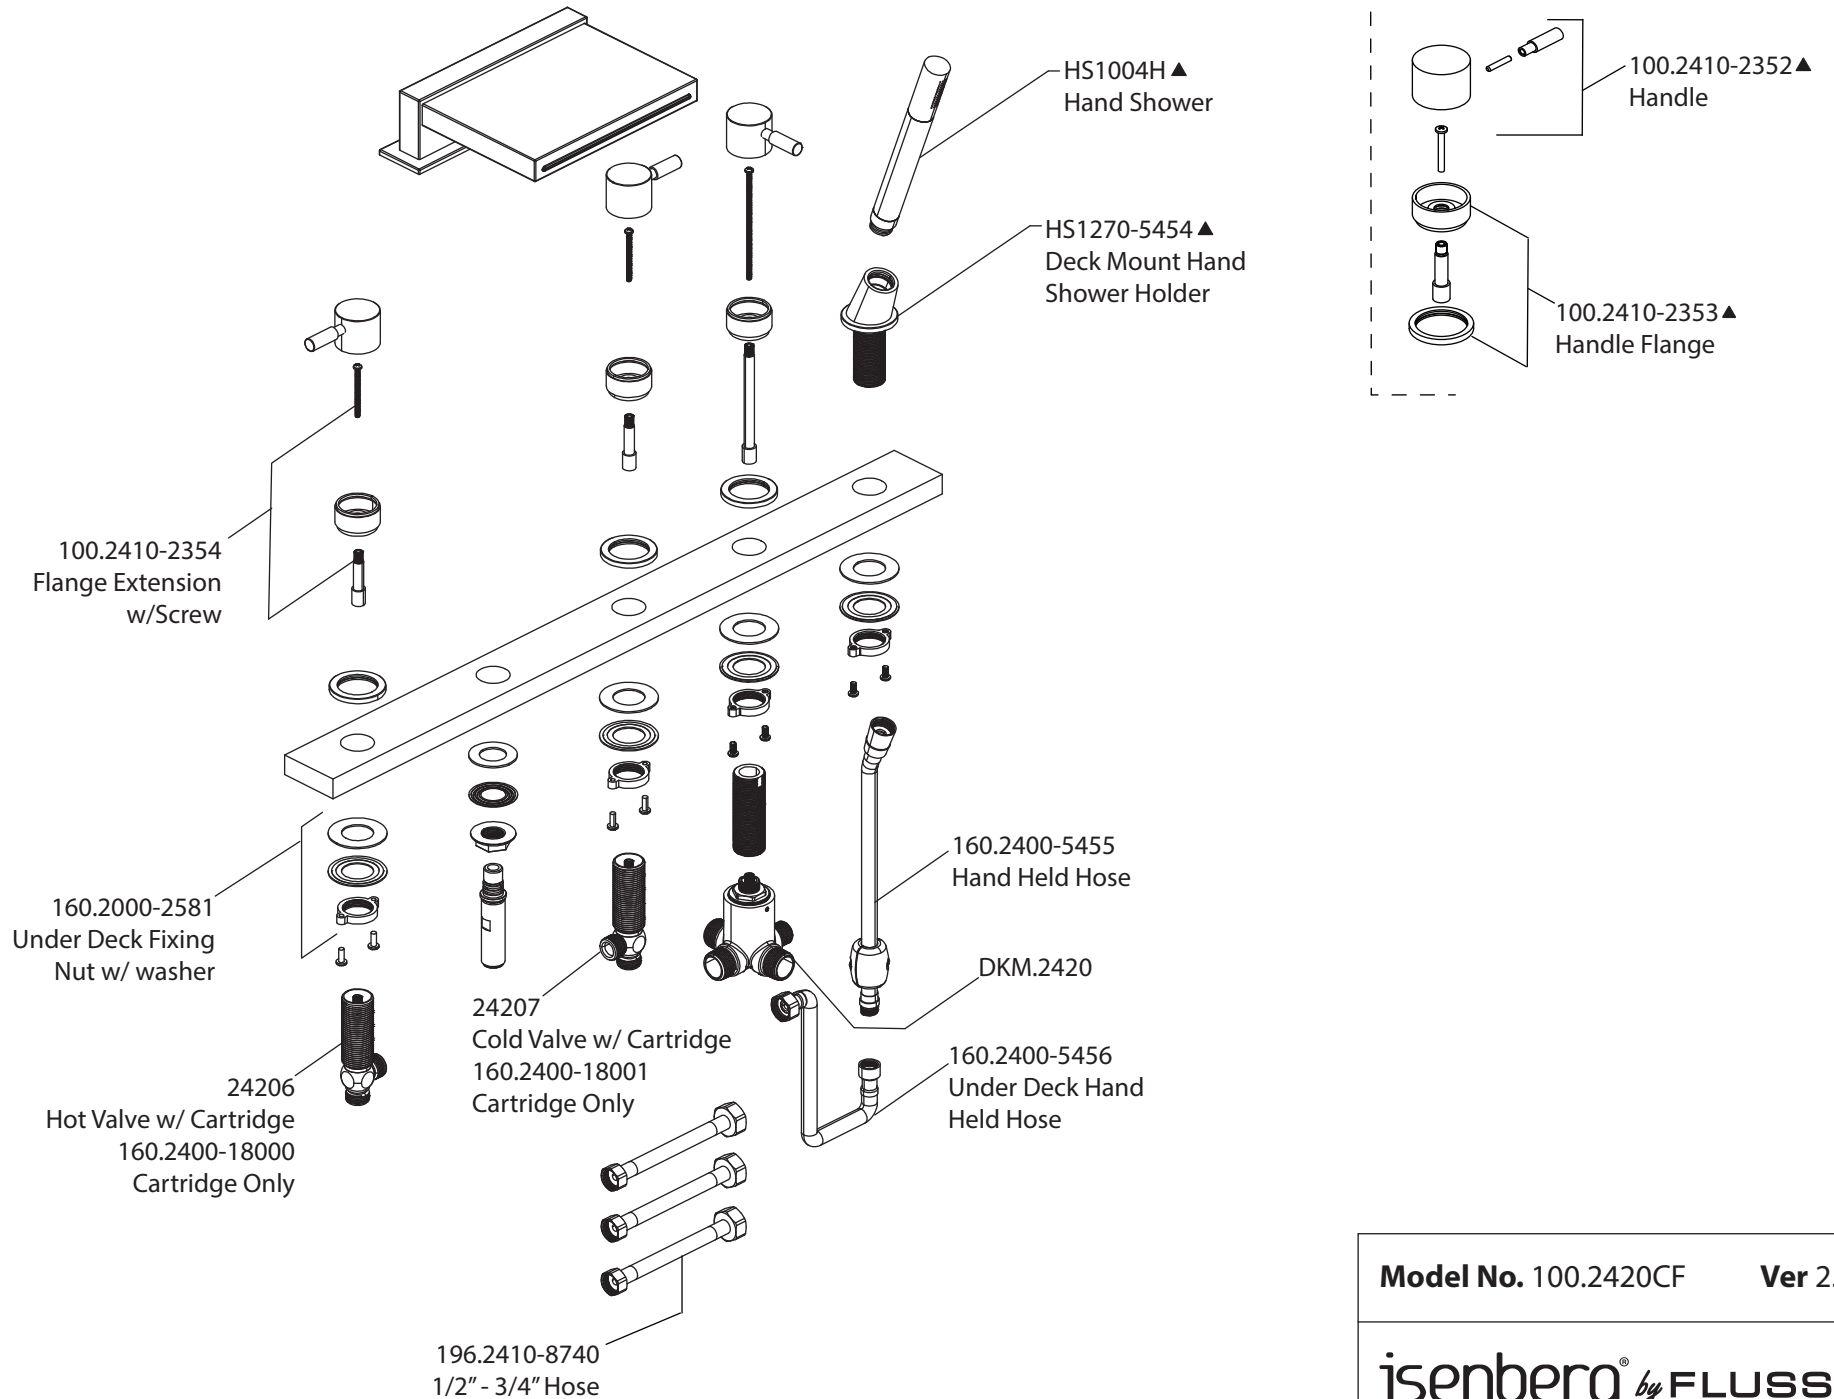

# Product Parts Breakdown

**Model No.** 100.2420CF **Ver** 2.53

**isenberg**® *by* **FLUSSO**  
LUXURY PLUMBING FIXTURES

# Product Parts Breakdown

Model No. CFB.2300

Ver 2.53

**isenberg**® *by* **FLUSSO**  
LUXURY PLUMBING FIXTURES