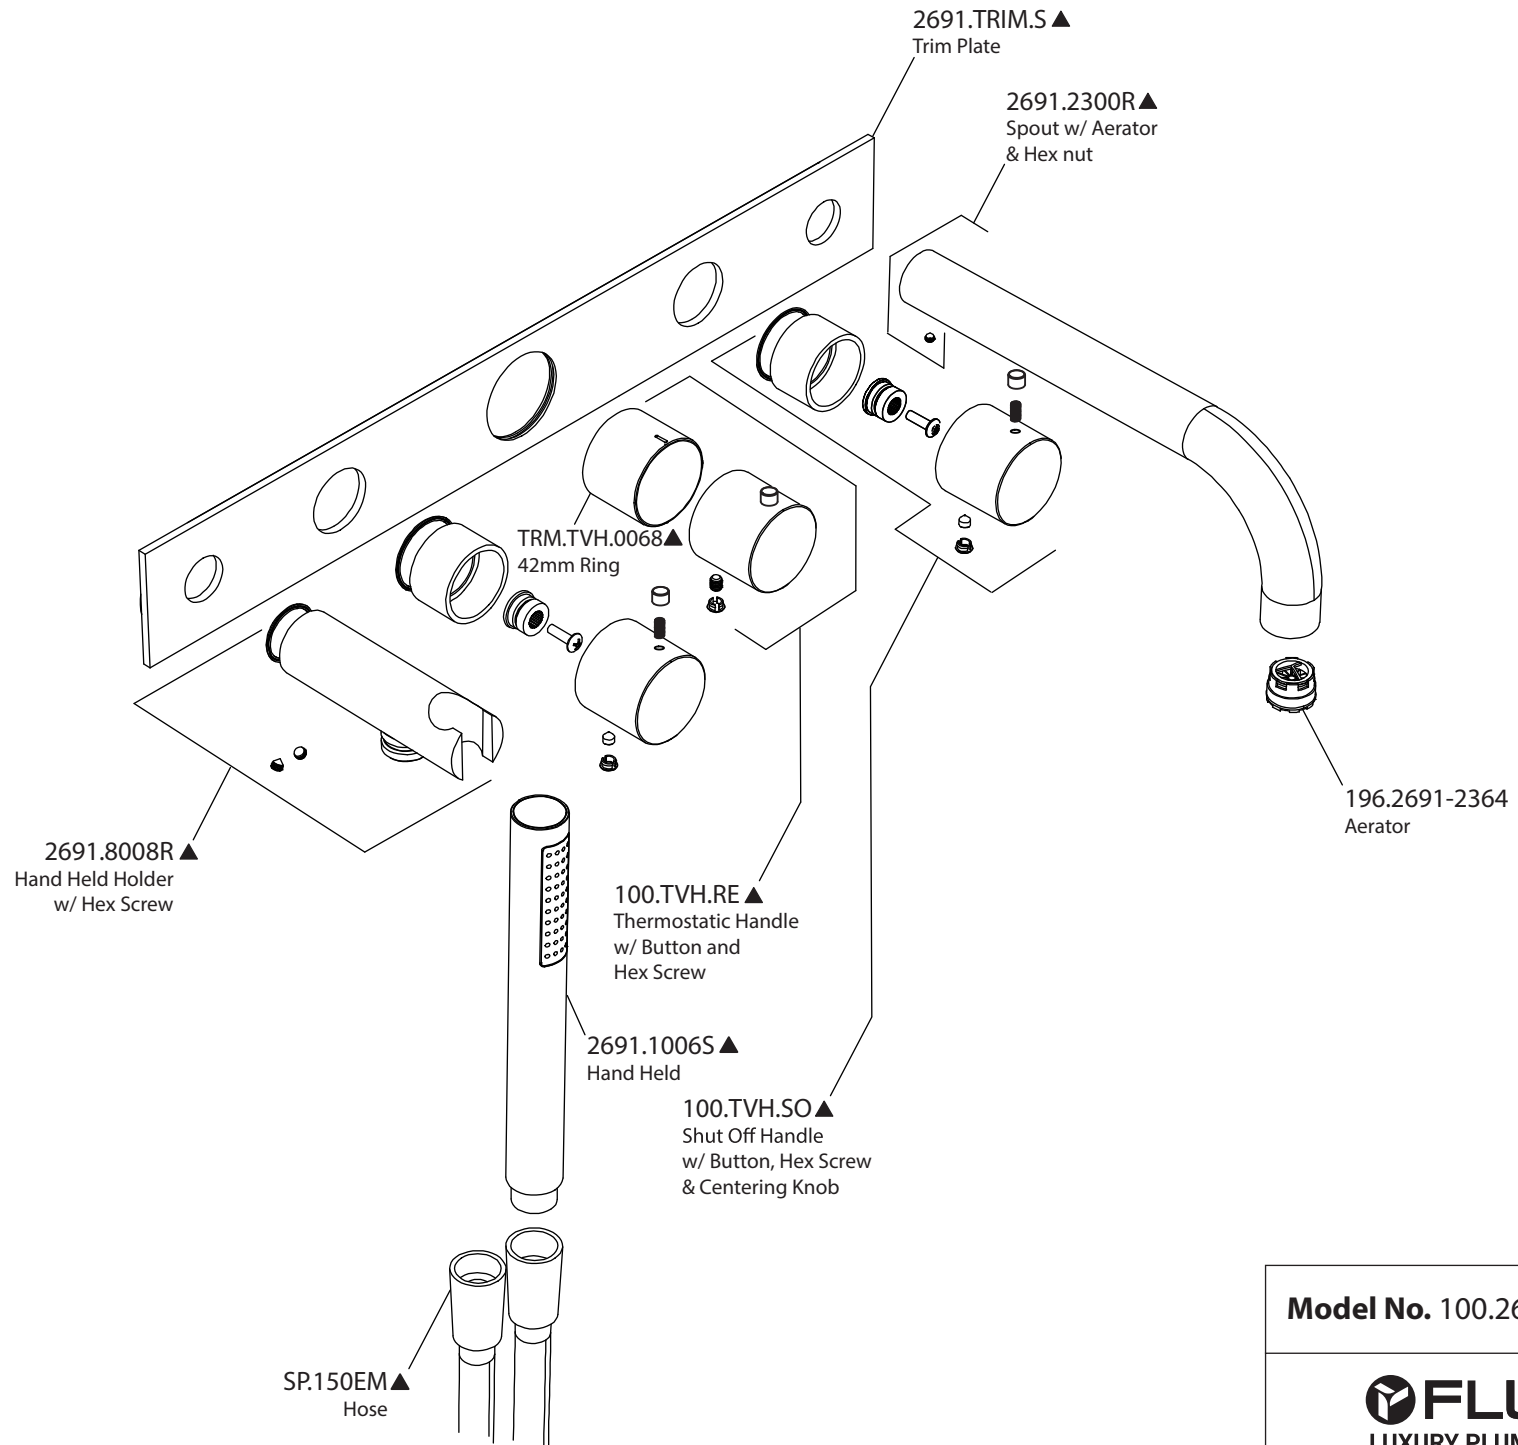

Product Parts Breakdown

Model No. 100.2691T

Ver 2.54

FLUSSO
LUXURY PLUMBING FIXTURES