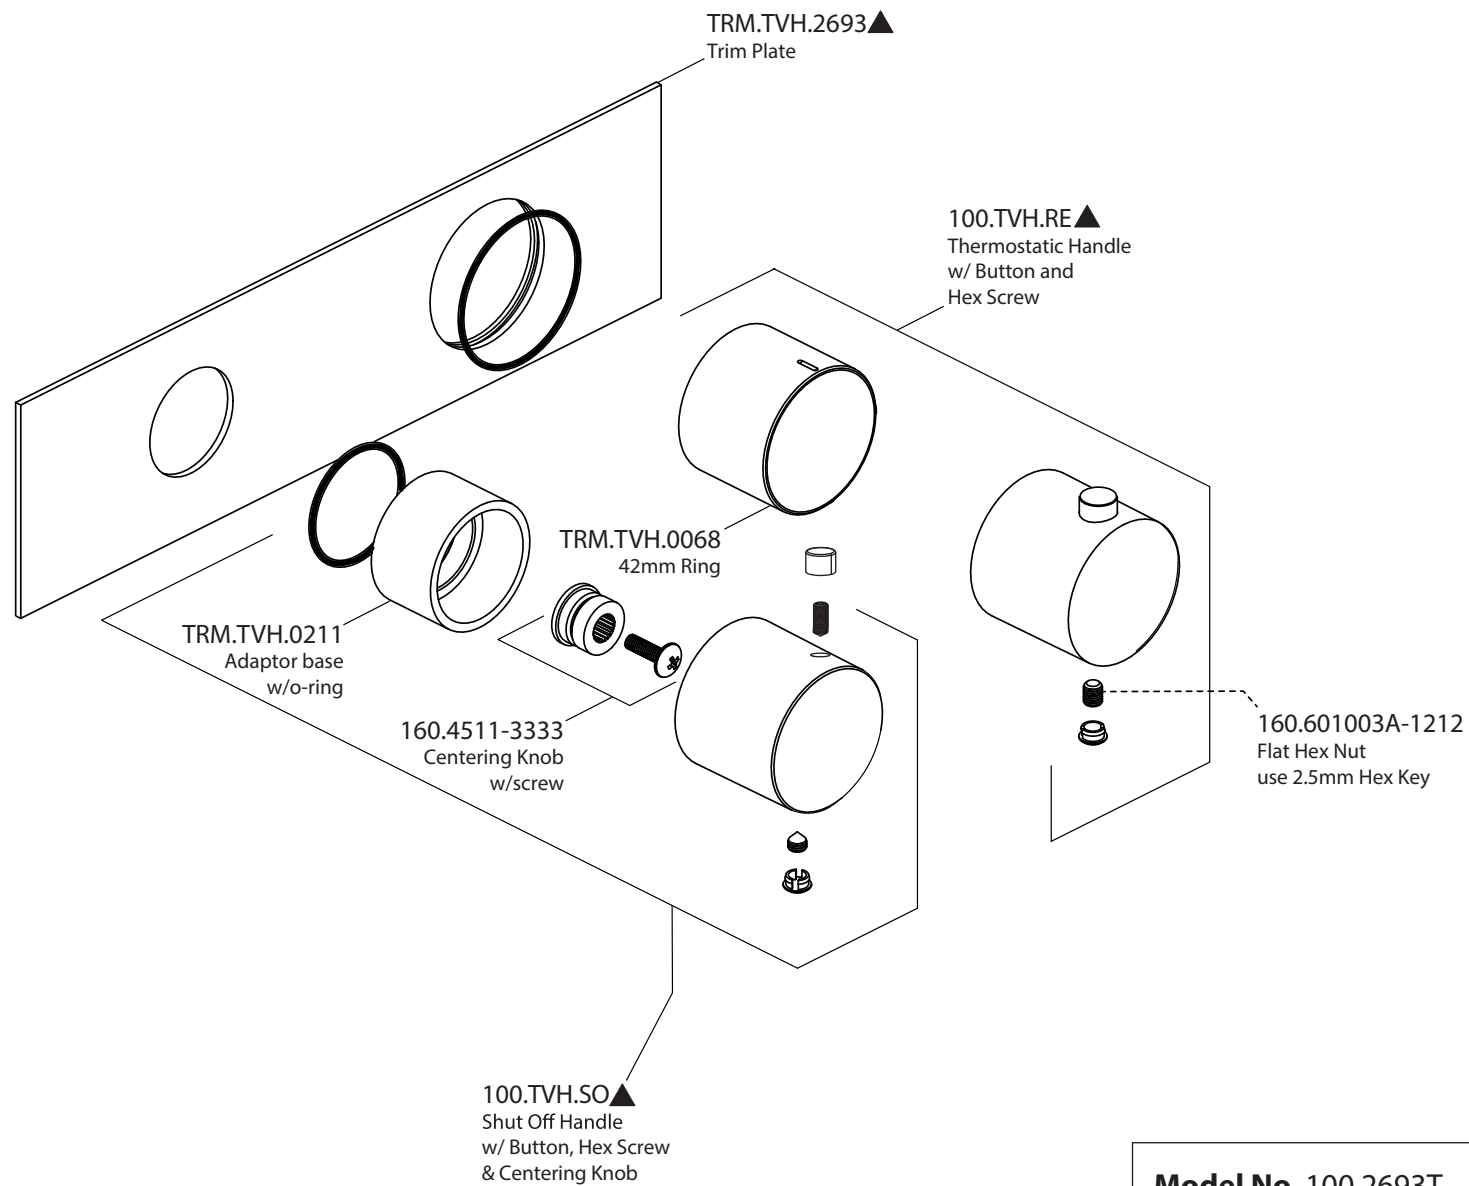

Product Parts Breakdown

▲ Specify Finish

Model No. 100.2693T

Ver 2.55

 **FLUSSO**
LUXURY PLUMBING FIXTURES