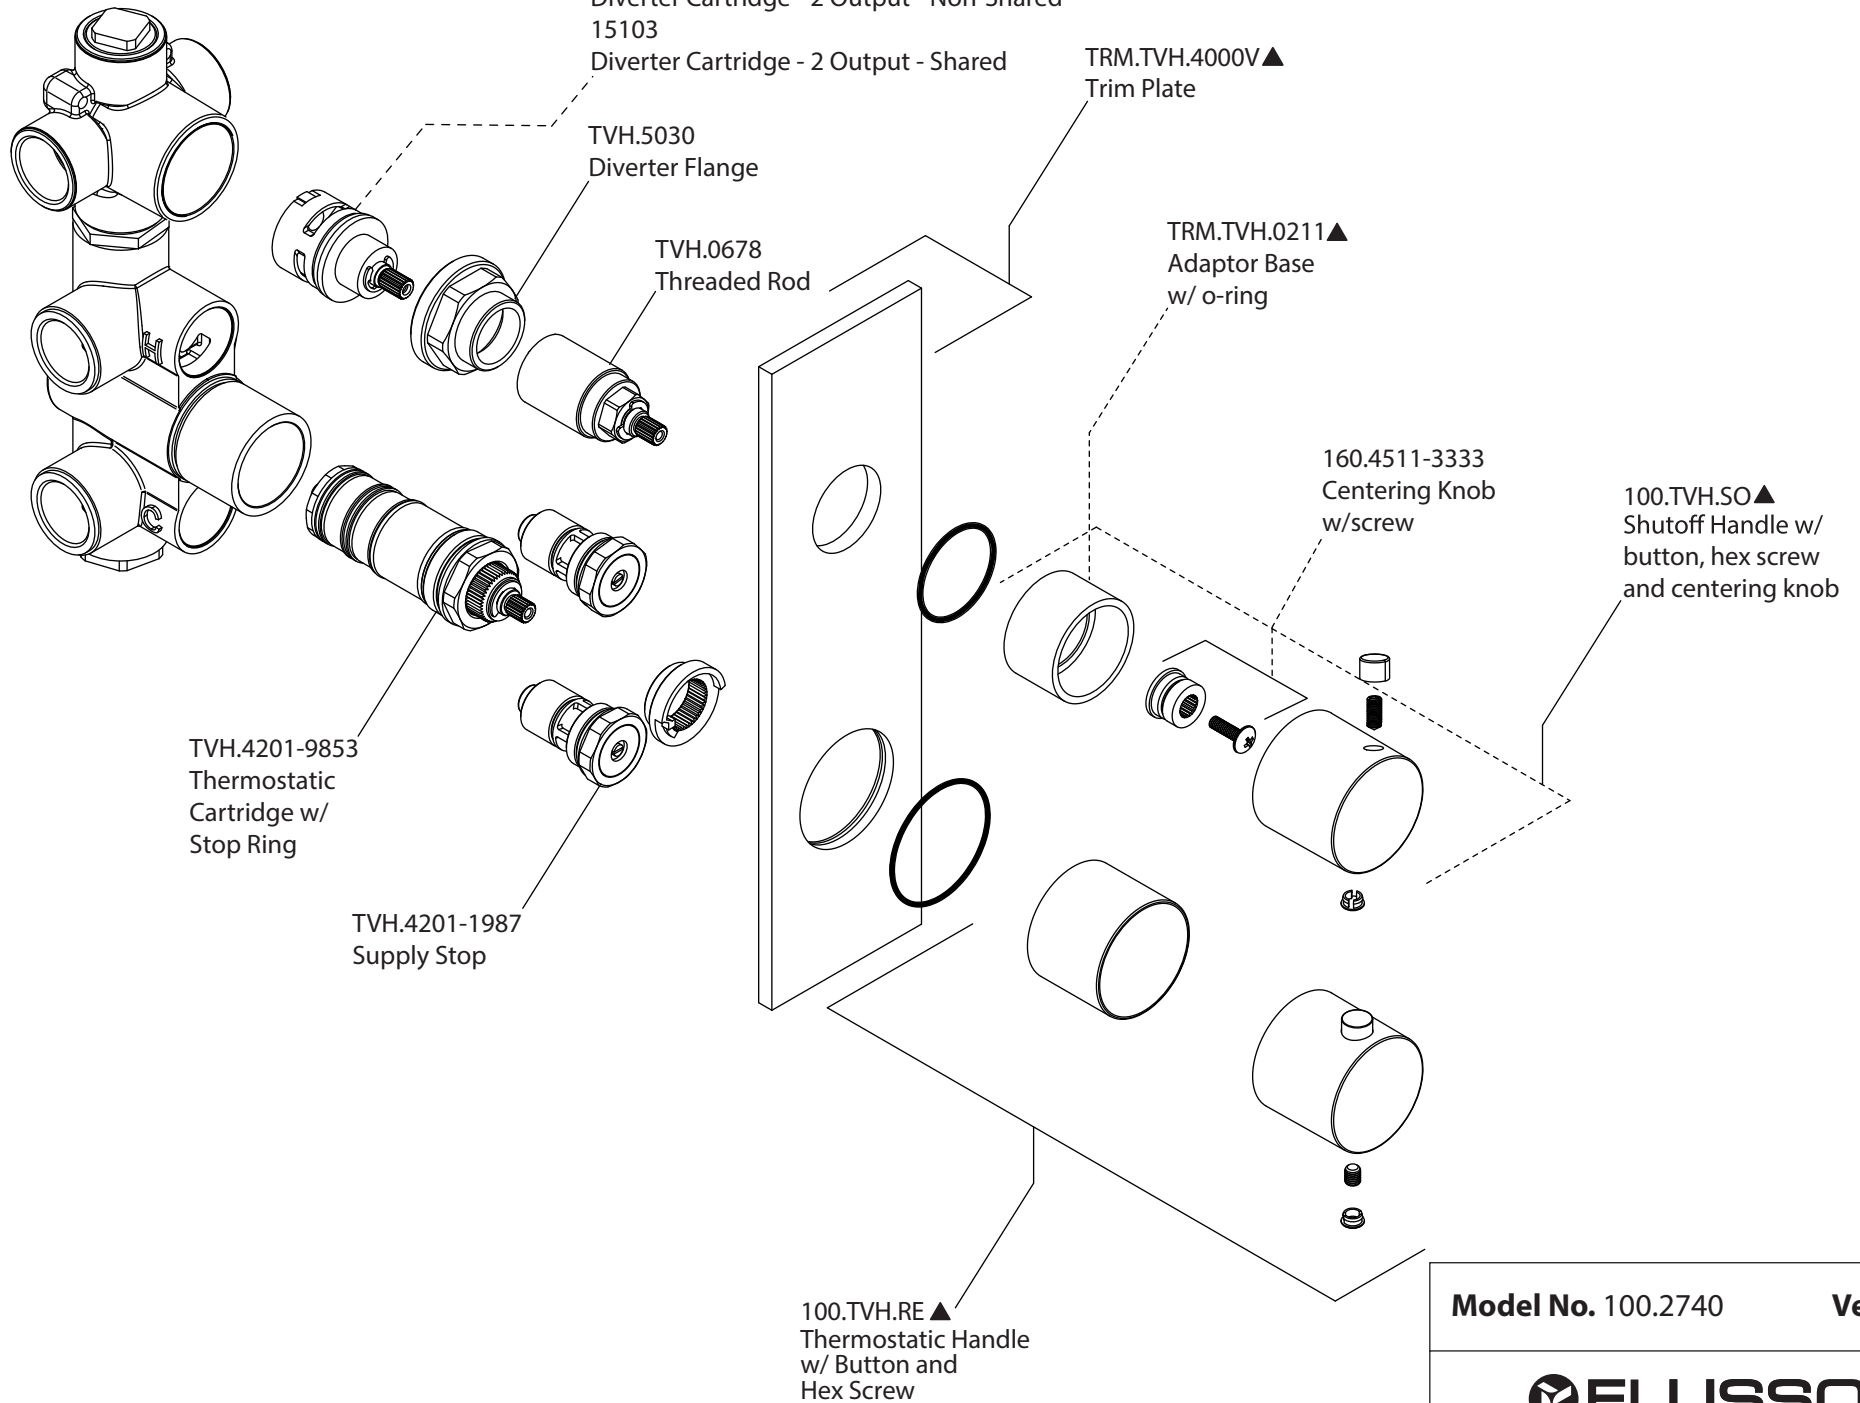

Product Parts Breakdown

▲ Specify Finish

Model No. 100.2740

Ver 2.56

FLUSSO
LUXURY PLUMBING FIXTURES