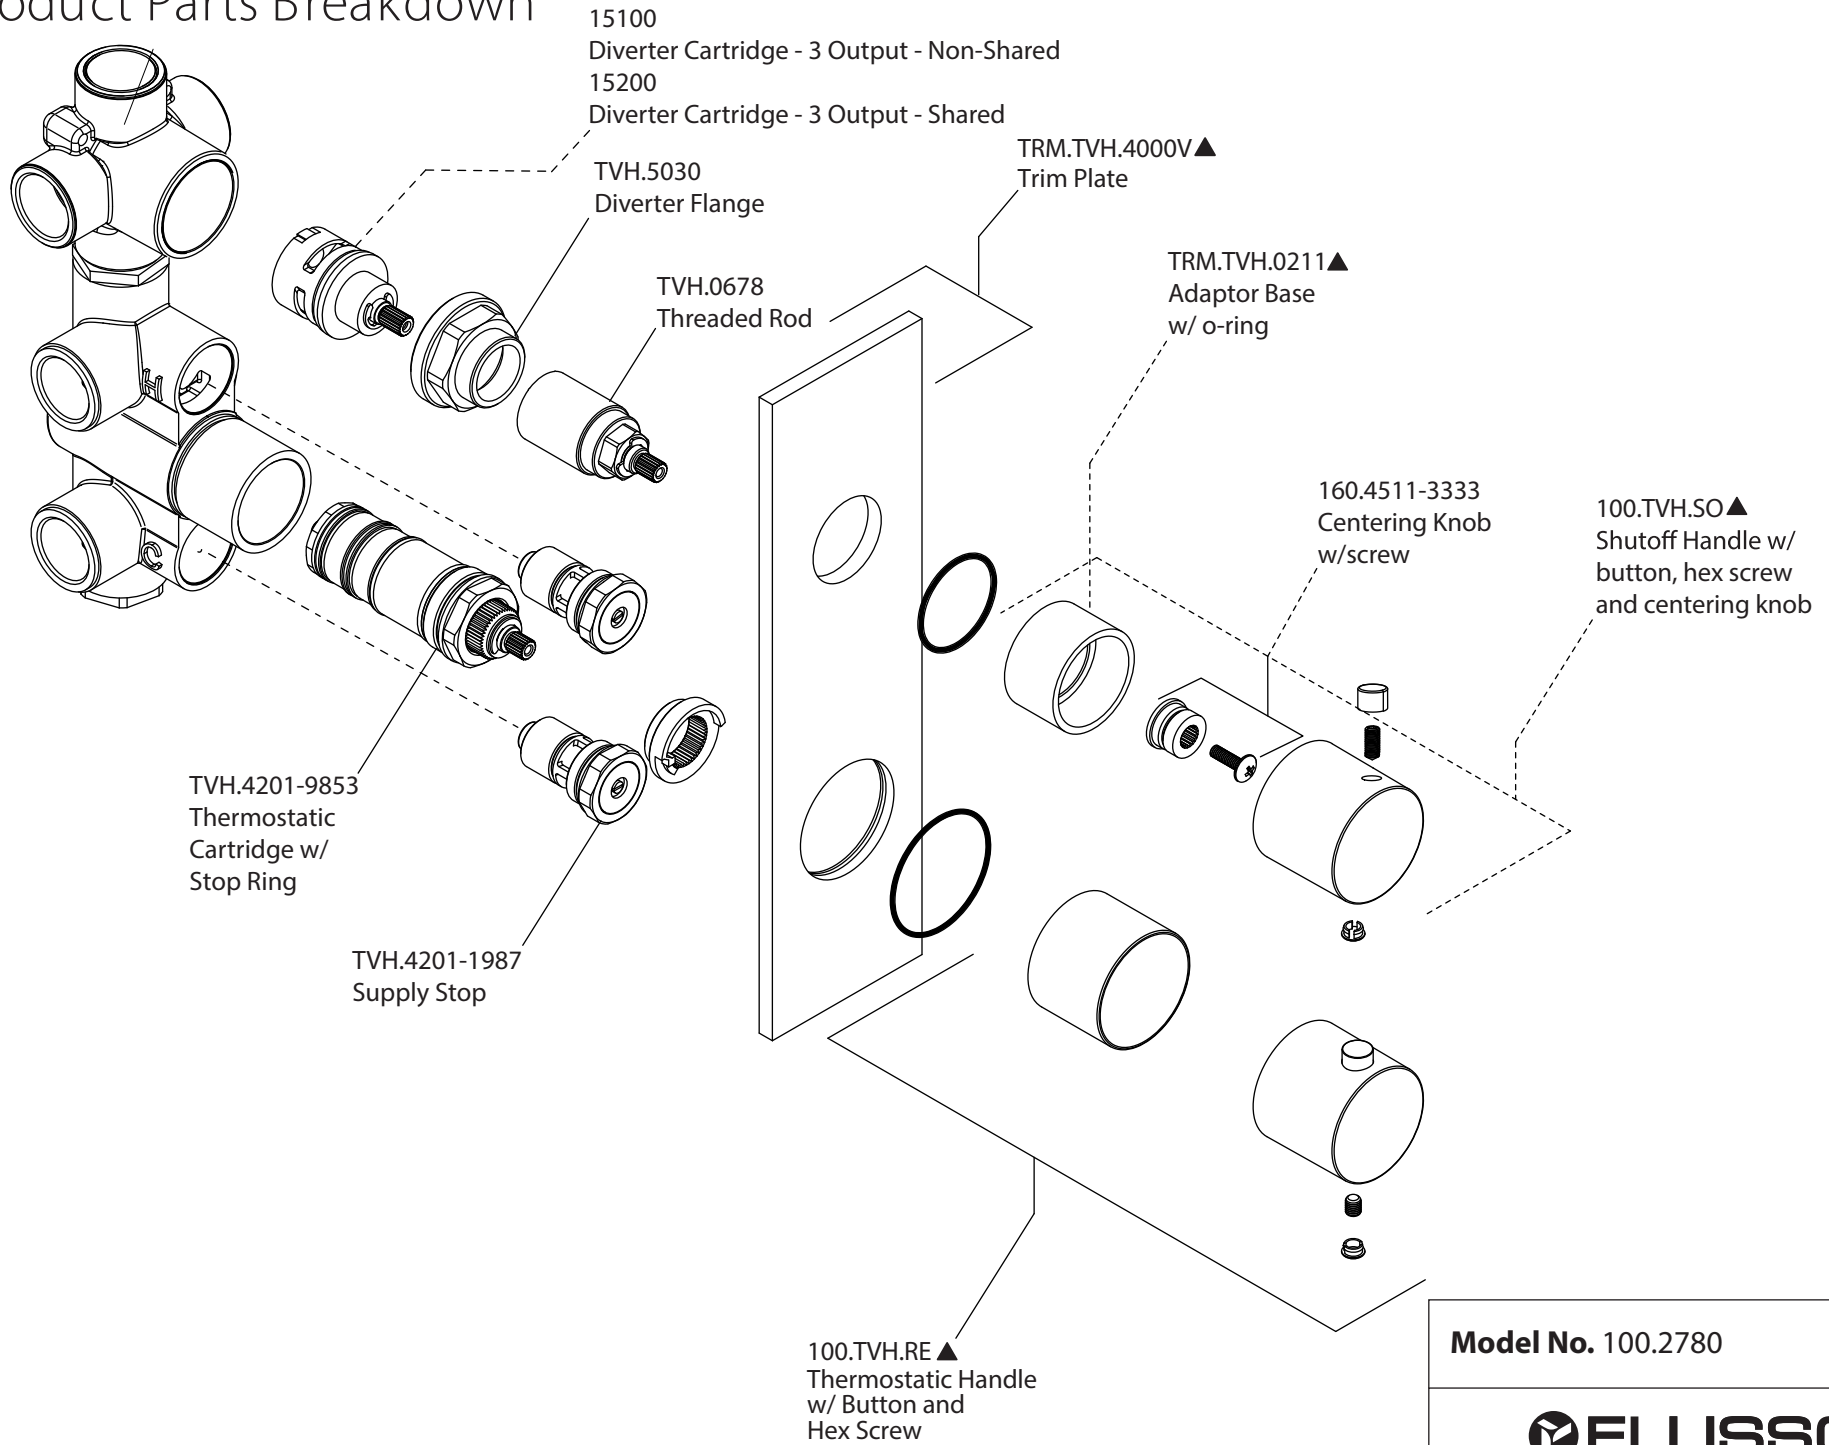

Product Parts Breakdown

Model No. 100.2780	Ver 2.56
 FLUSSO LUXURY PLUMBING FIXTURES	