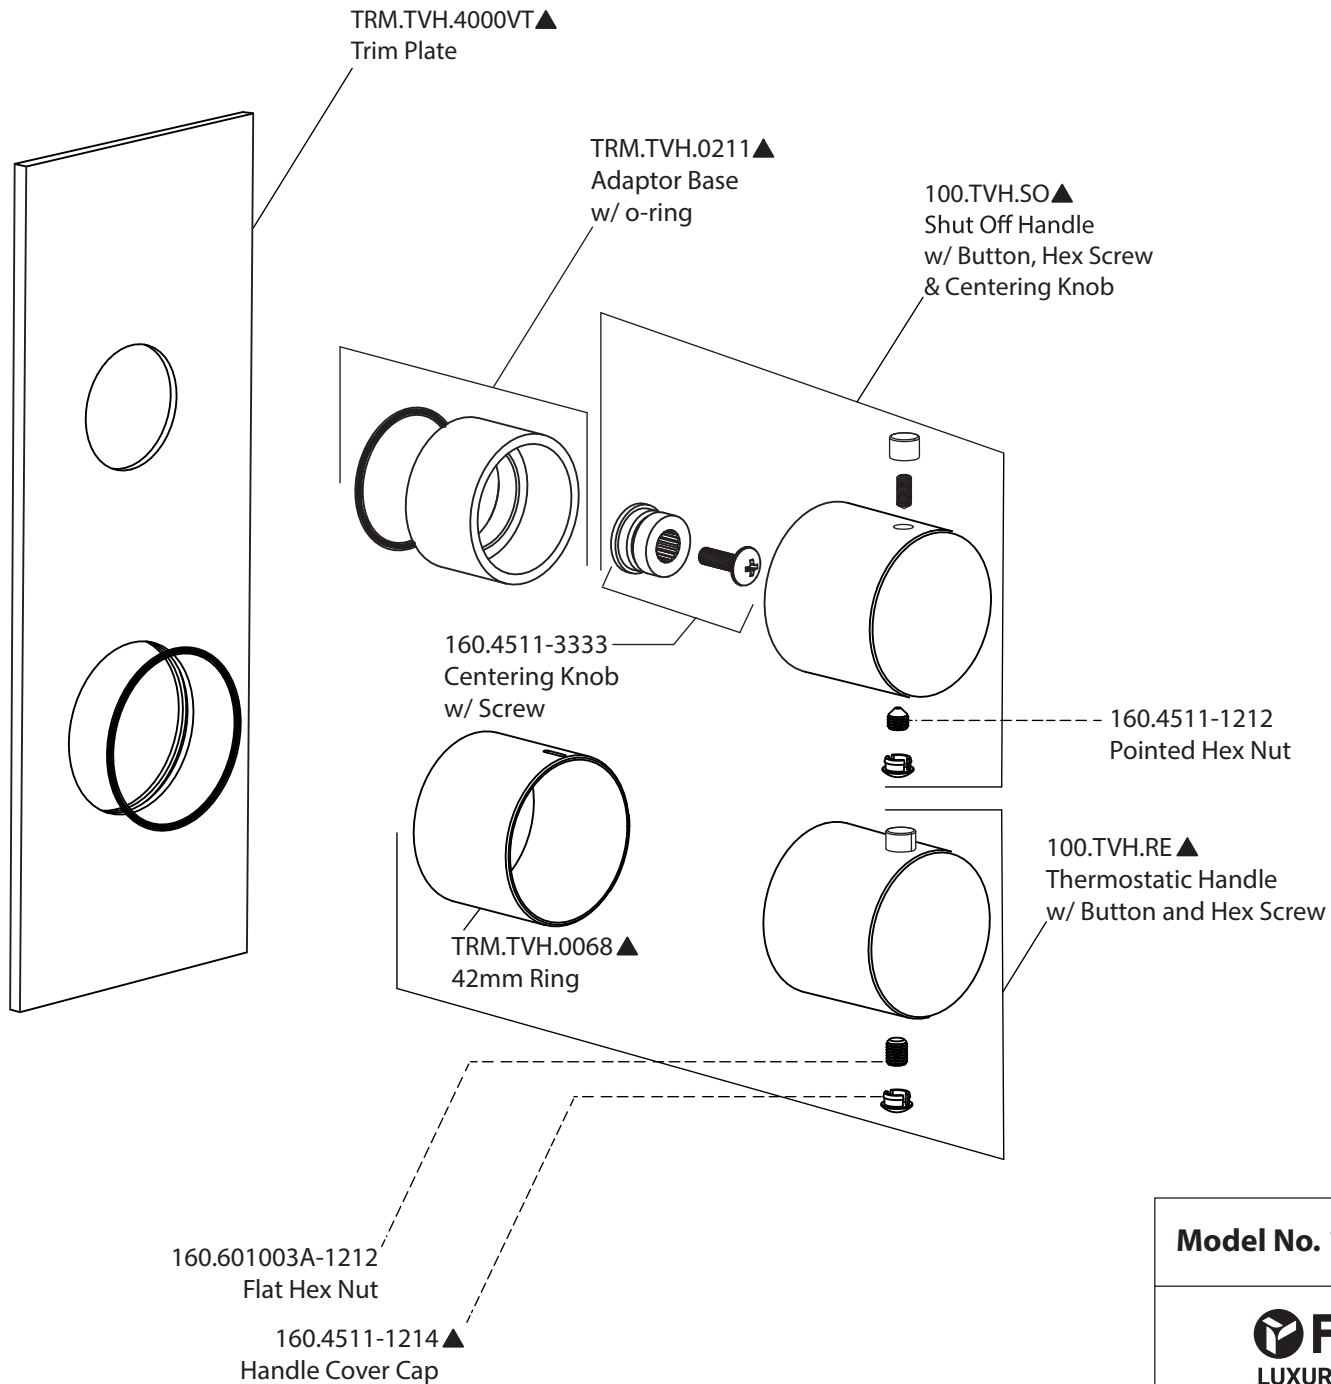

Product Parts Breakdown

Model No. 100.4000VT	Ver 2.57
 FLUSSO LUXURY PLUMBING FIXTURES	