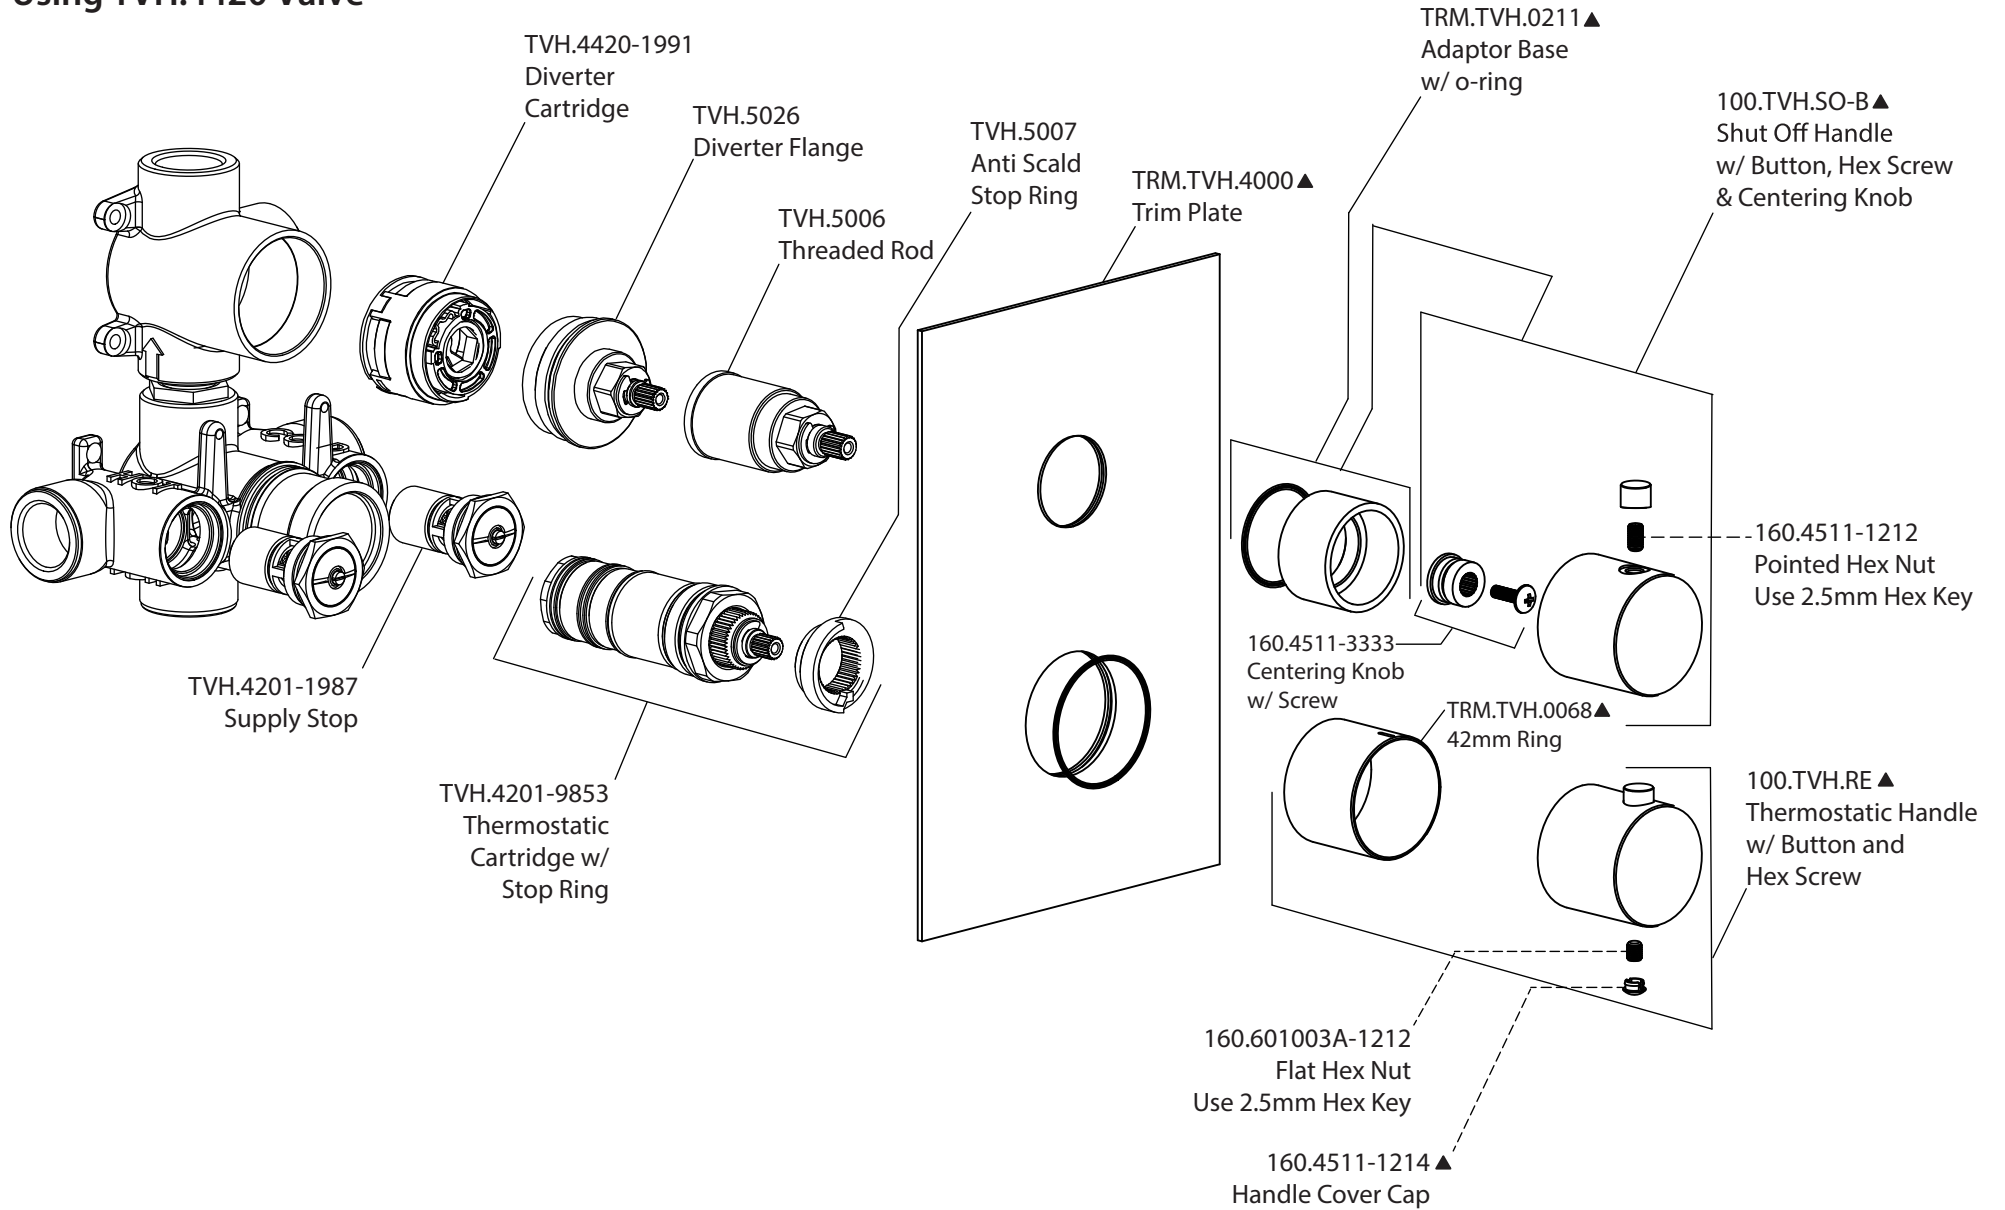

Product Parts Breakdown Using TVH.4420F Valve

Model No. 100.4420 **Ver** 2.56

Product Parts Breakdown Using TVH.4420 Valve

Model No. 100.4420 **Ver** 2.55

FLUSSO
LUXURY PLUMBING FIXTURES