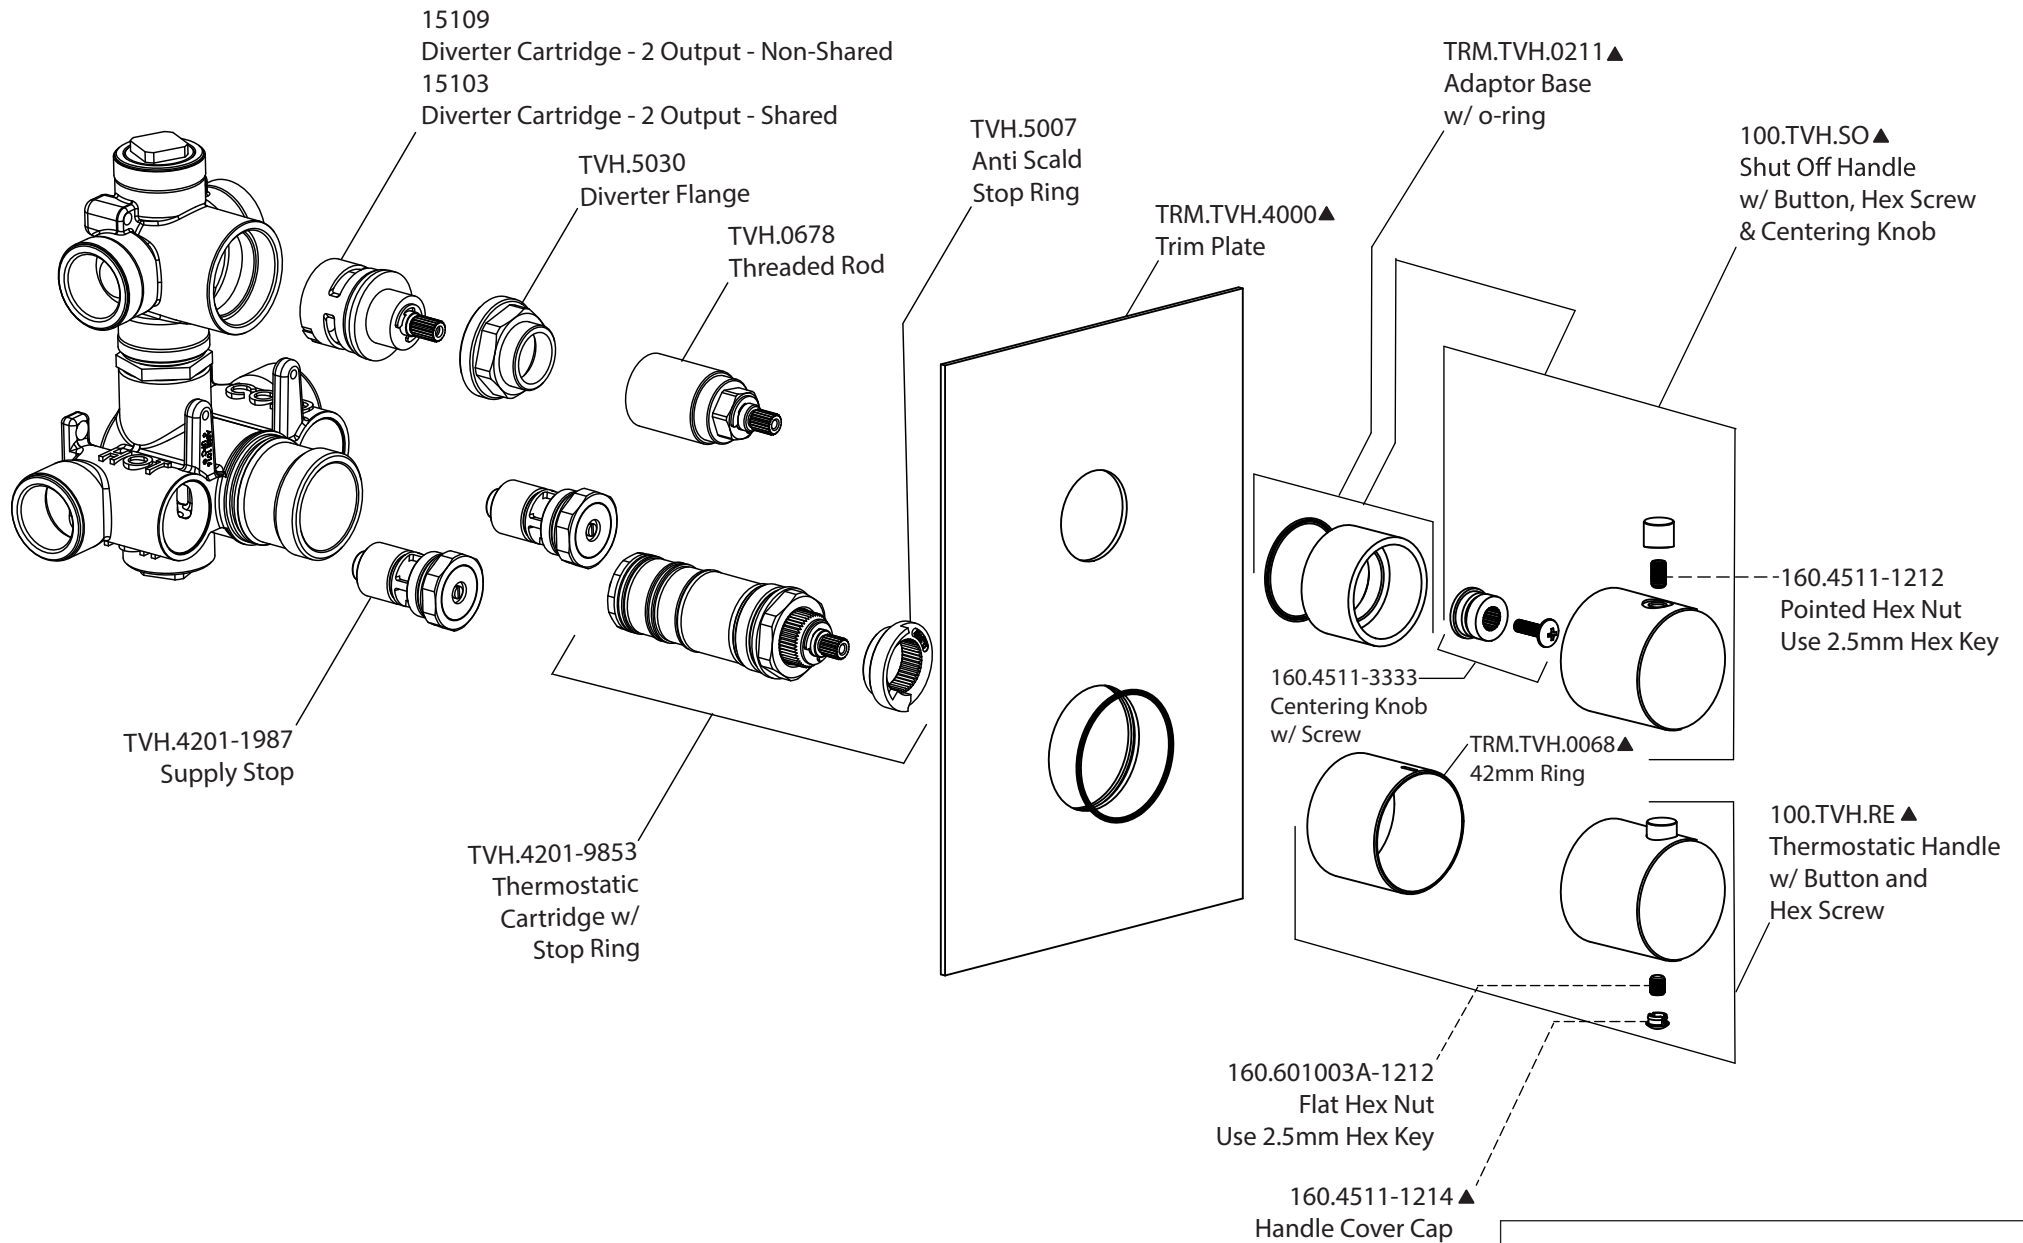

Product Parts Breakdown Using TVH.4420F Valve

Model No. 100.4420 **Ver** 2.56

Product Parts Breakdown Using TVH.4420 Valve

Model No. 100.4420 **Ver** 2.55

FLUSSO
LUXURY PLUMBING FIXTURES