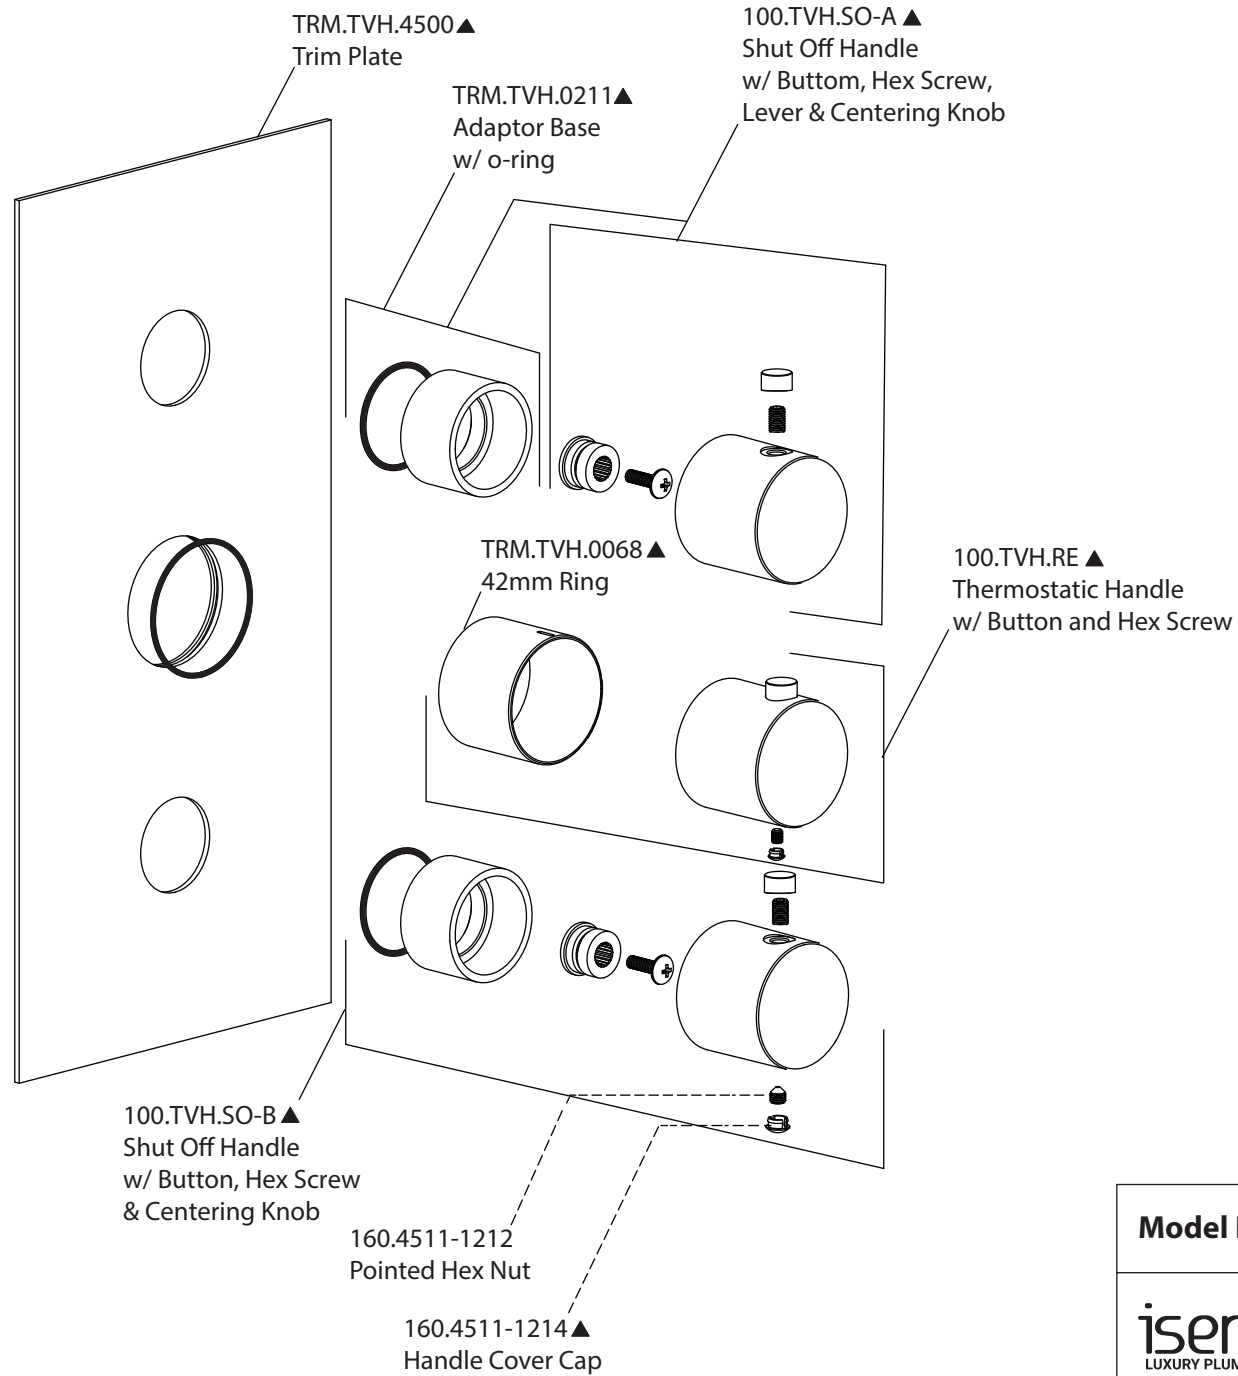

# Product Parts Breakdown

**Model No.** 100.4501T

**Ver** 2.57

**isenberg**® *by* **FLUSSO**  
LUXURY PLUMBING FIXTURES