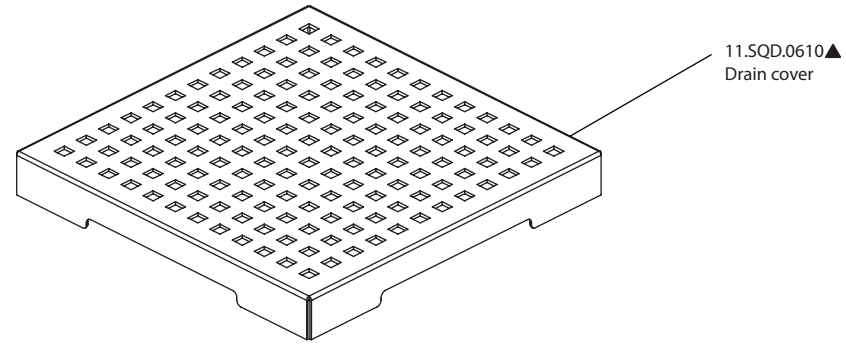

Product Parts Breakdown

▲ Specify Finish

isenberg[®]
LUXURY PLUMBING FIXTURES
— by FLUSSO —

11.SQD.0606

Ver 2.53