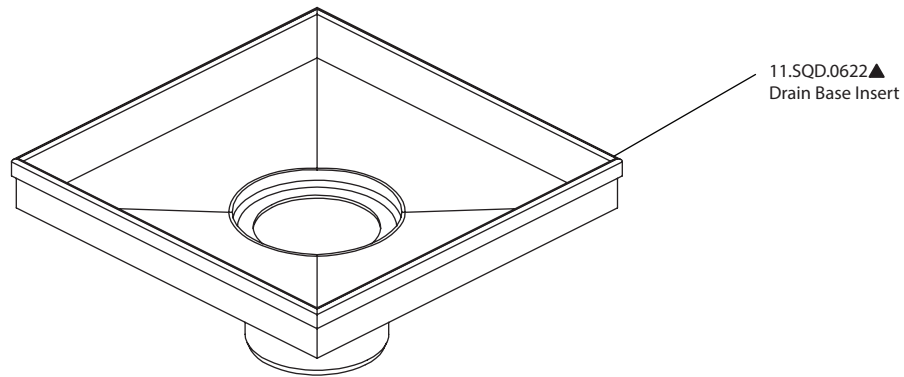

Product Parts Breakdown

▲ Specify Finish

isenberg[®]
LUXURY PLUMBING FIXTURES
— by FLUSSO —

11.SQD.0606

Ver 2.53