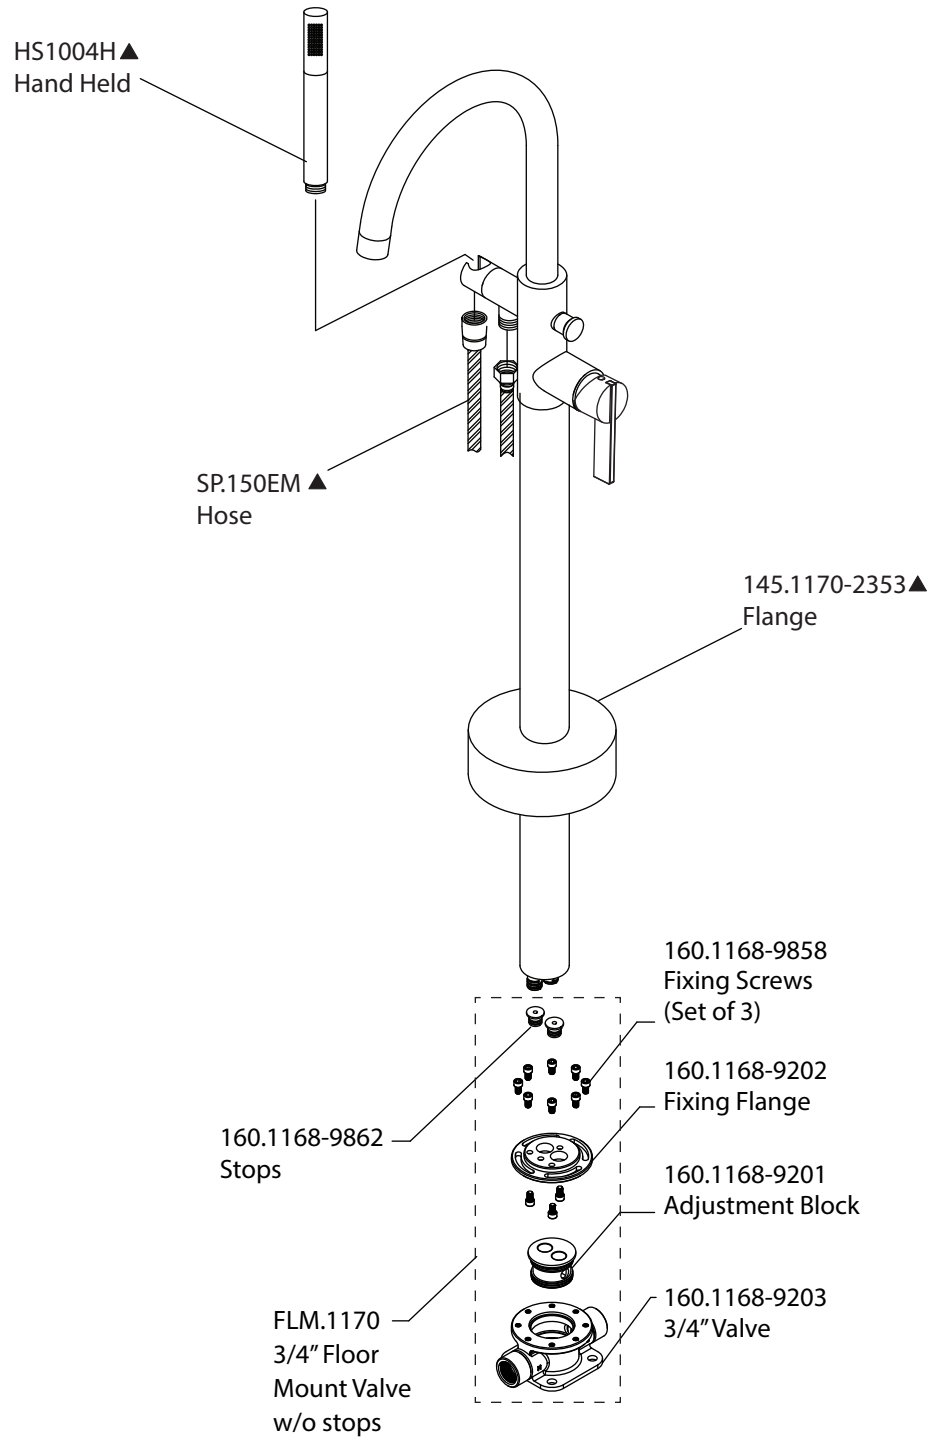

Product Parts Breakdown - (3/4" Version)

Model No. 145.1170	Ver 2.56
isenberg [®] <i>by</i> FLUSSO LUXURY PLUMBING FIXTURES	

Product Parts Breakdown - (1/2" Version)

Model No. 145.1170

Ver 2.54

isenberg® *by* **FLUSSO**
LUXURY PLUMBING FIXTURES