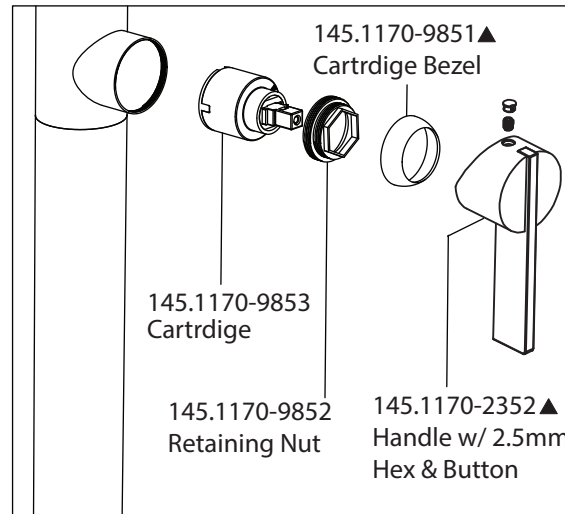

Product Parts Breakdown - (3/4" Version)

Model No. 145.1170	Ver 2.56
isenberg [®] <i>by</i> FLUSSO LUXURY PLUMBING FIXTURES	

Product Parts Breakdown - (1/2" Version)

Model No. 145.1170

Ver 2.54

isenberg® *by* **FLUSSO**
LUXURY PLUMBING FIXTURES