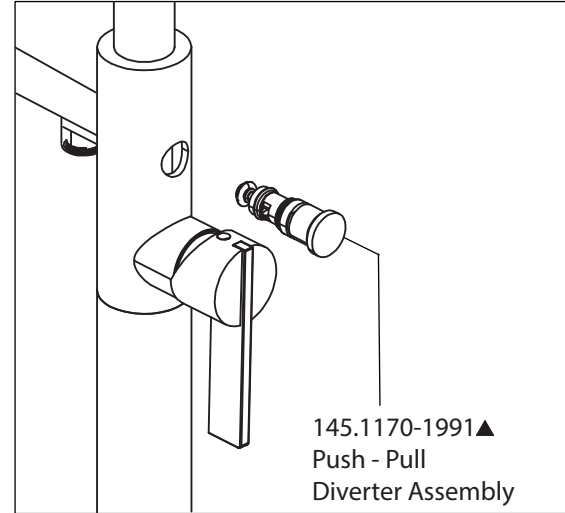

Product Parts Breakdown - (3/4" Version)

Model No. 145.1170	Ver 2.56
isenberg [®] <i>by</i> FLUSSO LUXURY PLUMBING FIXTURES	

Product Parts Breakdown - (1/2" Version)

Model No. 145.1170

Ver 2.54

isenberg® *by* **FLUSSO**
LUXURY PLUMBING FIXTURES