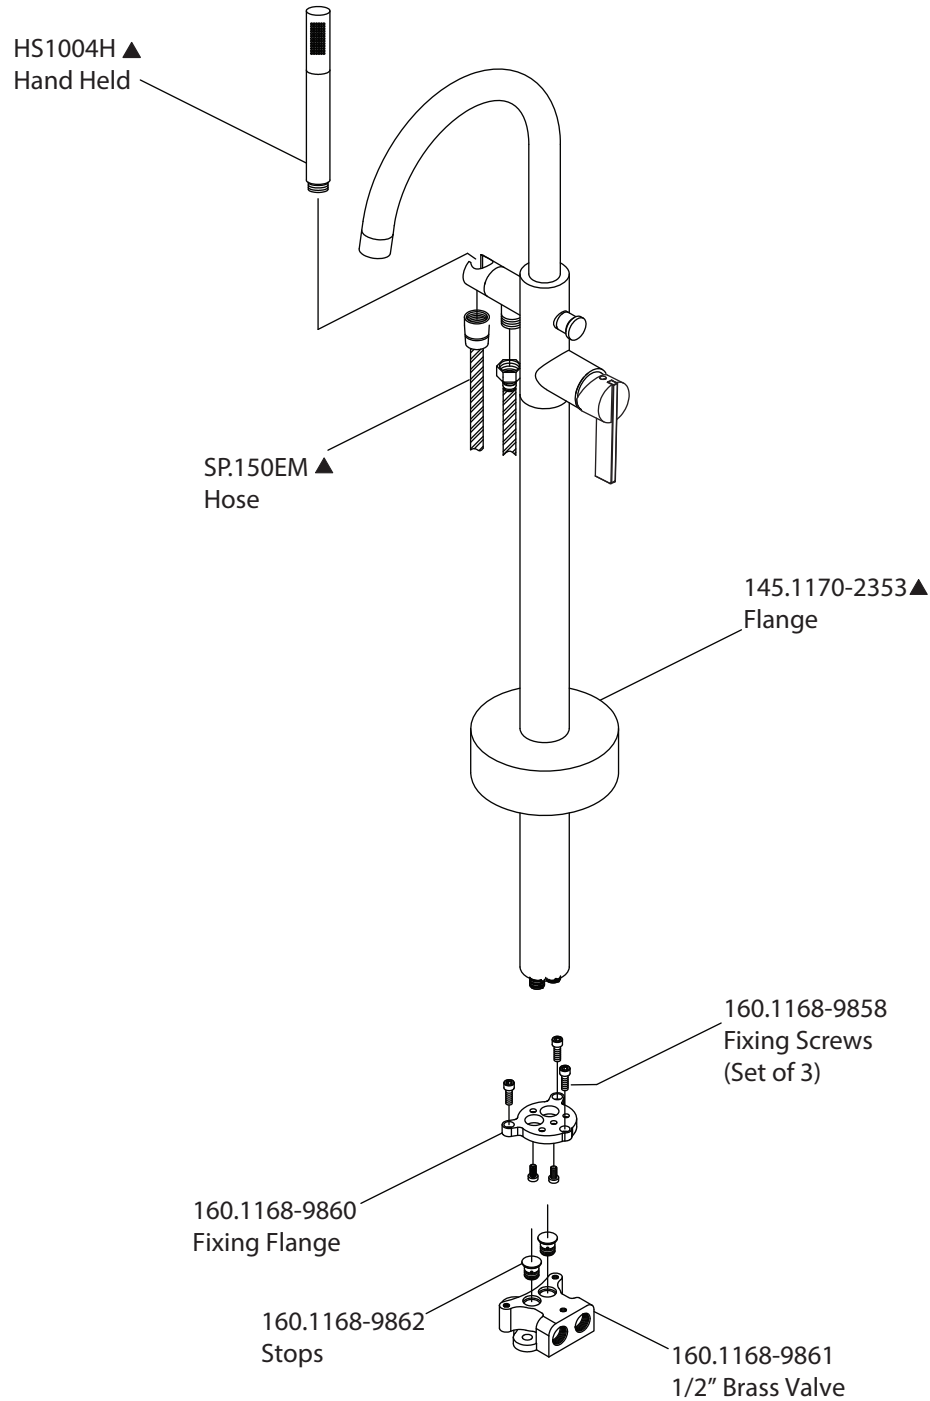

Product Parts Breakdown - (3/4" Version)

Model No. 145.1170	Ver 2.56
isenberg [®] <i>by</i> FLUSSO LUXURY PLUMBING FIXTURES	

Product Parts Breakdown - (1/2" Version)

Model No. 145.1170

Ver 2.54

isenberg® *by* **FLUSSO**
LUXURY PLUMBING FIXTURES