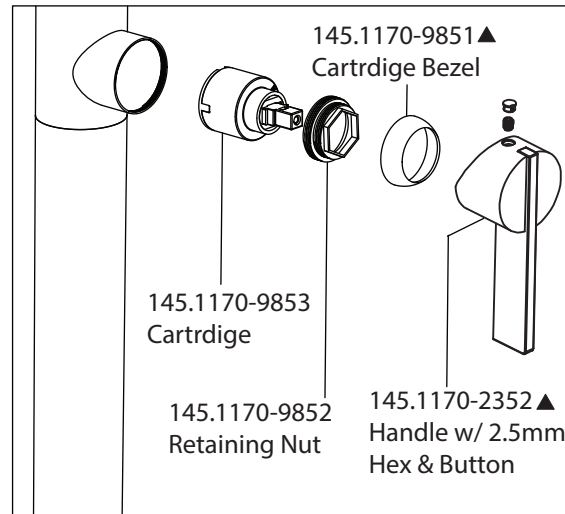

Product Parts Breakdown - (3/4" Version)

Model No. 145.1170	Ver 2.56
isenberg [®] <i>by</i> FLUSSO LUXURY PLUMBING FIXTURES	

Product Parts Breakdown - (1/2" Version)

Model No. 145.1170

Ver 2.54

isenberg® *by* **FLUSSO**
LUXURY PLUMBING FIXTURES