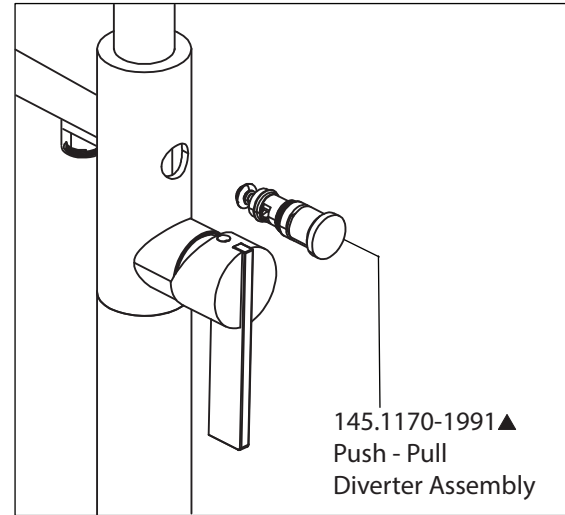

Product Parts Breakdown - (3/4" Version)

Model No. 145.1170	Ver 2.56
isenberg [®] <i>by</i> FLUSSO LUXURY PLUMBING FIXTURES	

Product Parts Breakdown - (1/2" Version)

Model No. 145.1170

Ver 2.54

isenberg® *by* **FLUSSO**
LUXURY PLUMBING FIXTURES