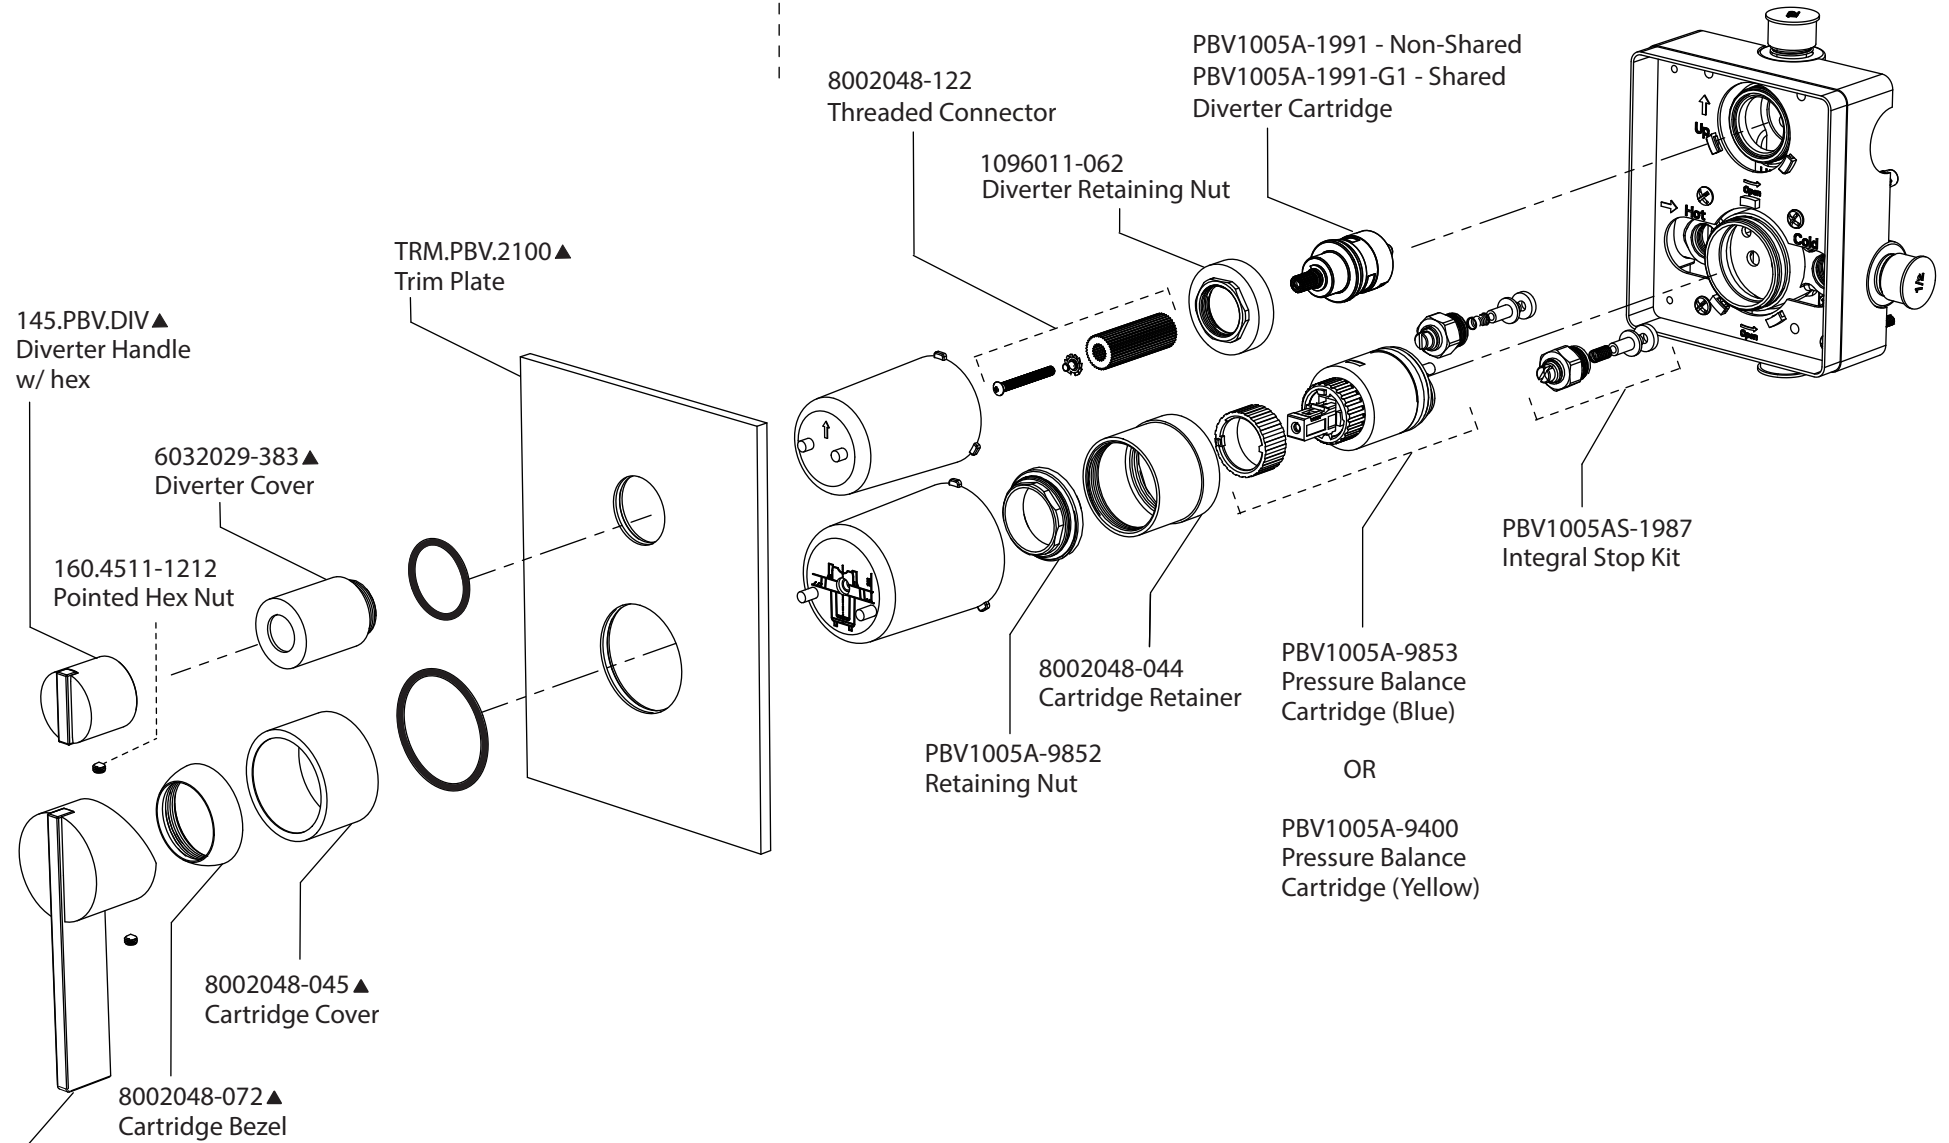

Product Parts Breakdown

▲ Specify Finish

145.2100T ← Trim → PBV1005A Valve →

Model No. 145.2100	Ver 2.57
 LUXURY PLUMBING FIXTURES	