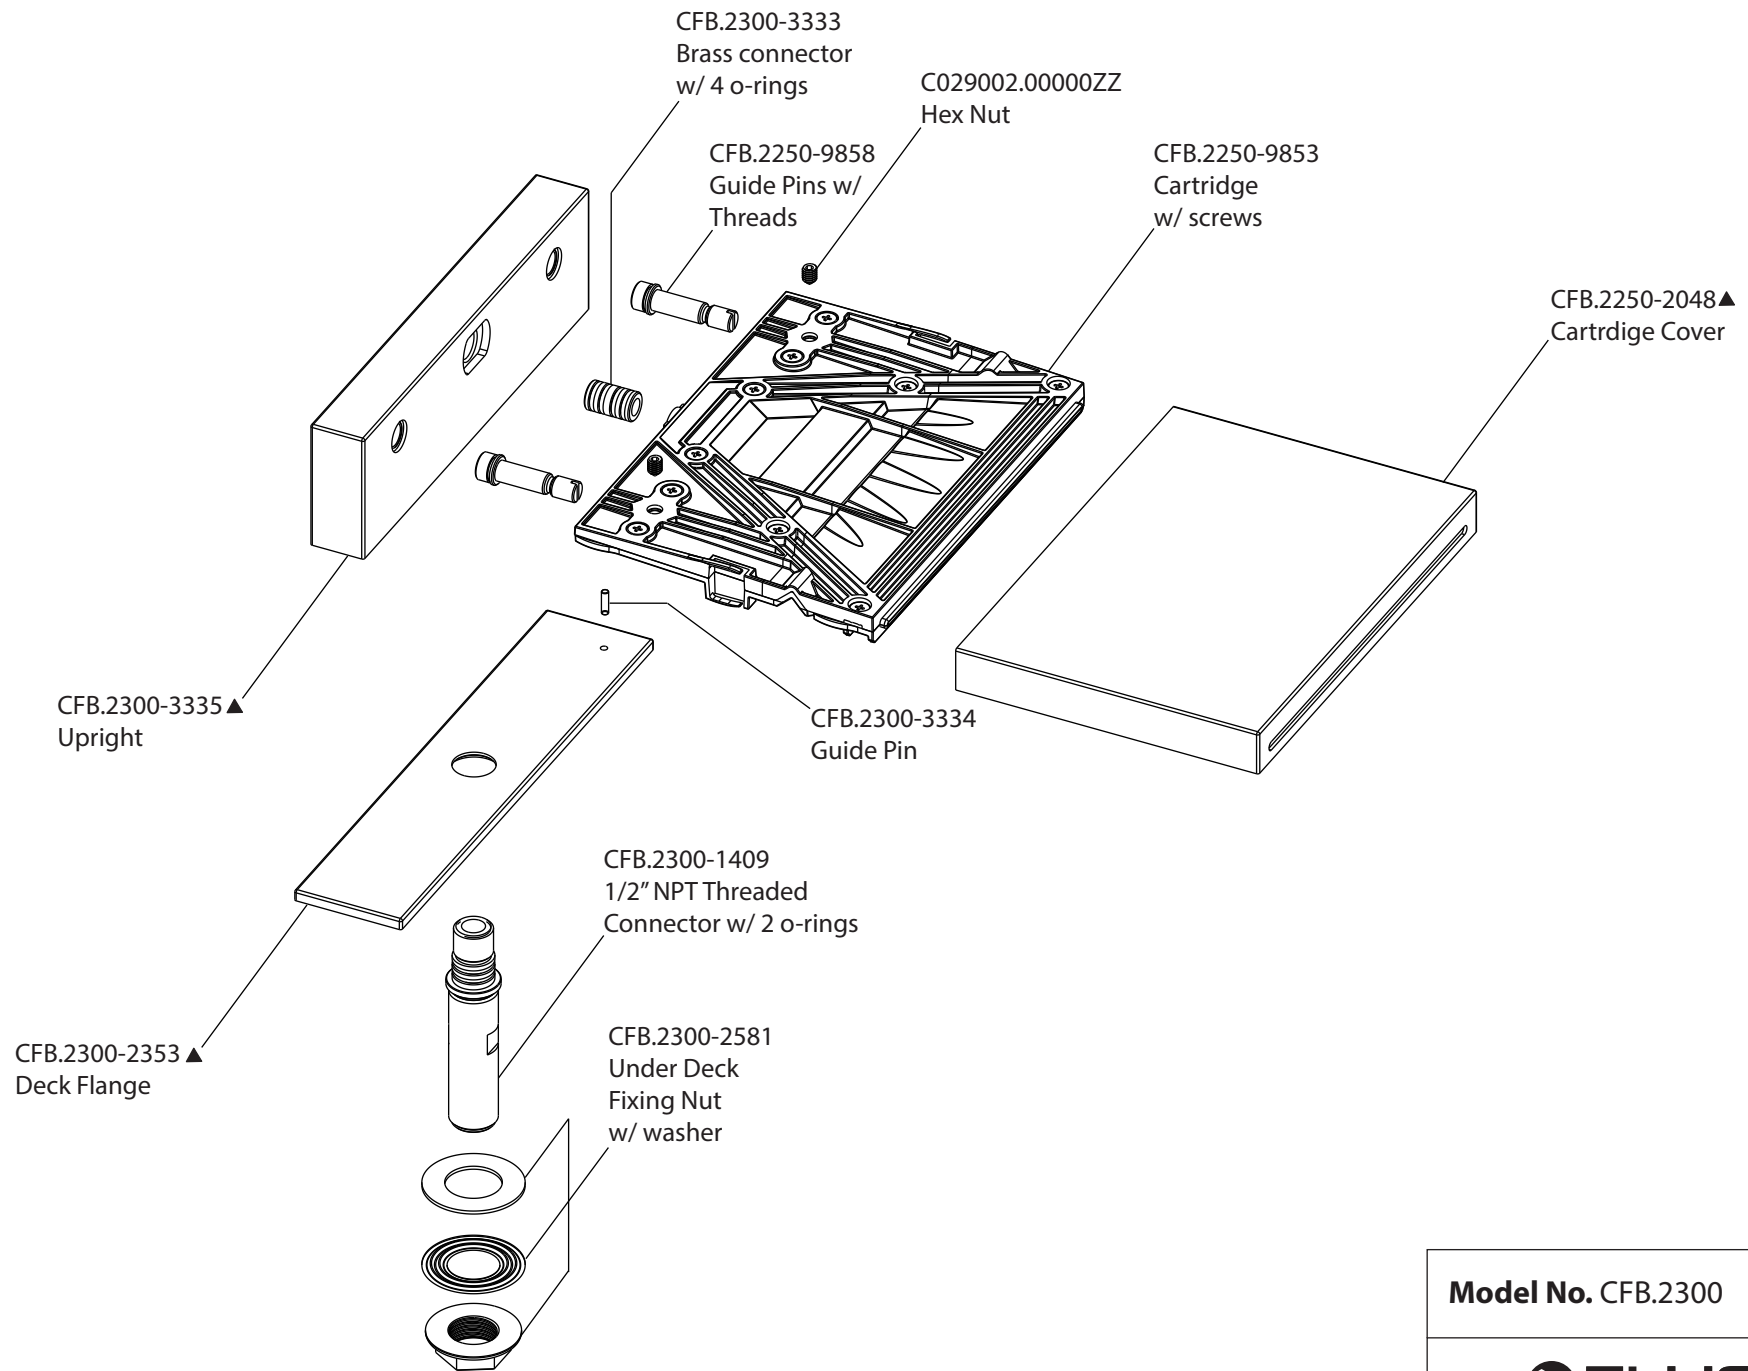

# Product Parts Breakdown

**Model No. 145.2420CF**      **Ver 2.53**

**FLUSSO**  
LUXURY PLUMBING FIXTURES

# Product Parts Breakdown

**Model No.** CFB.2300      **Ver** 2.53