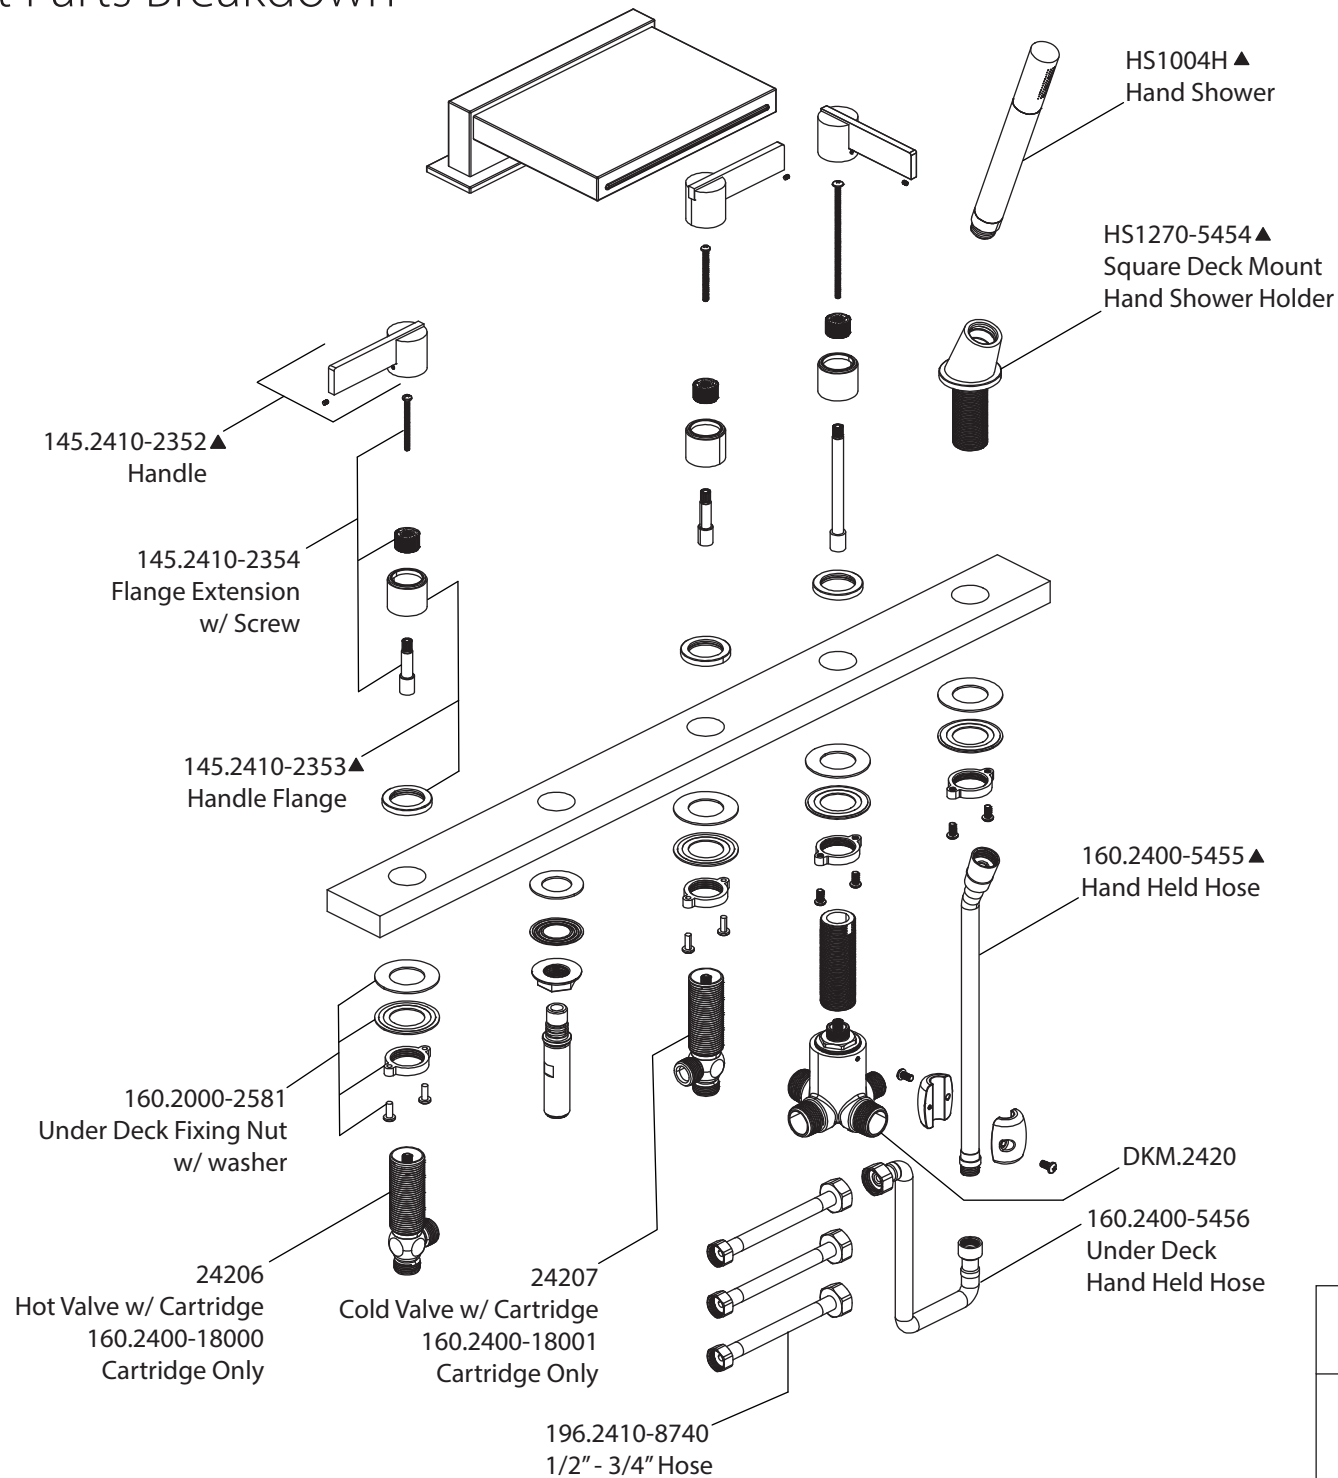

# Product Parts Breakdown

**Model No. 145.2420CF**      **Ver 2.53**

**FLUSSO**  
LUXURY PLUMBING FIXTURES

# Product Parts Breakdown

**Model No.** CFB.2300      **Ver** 2.53