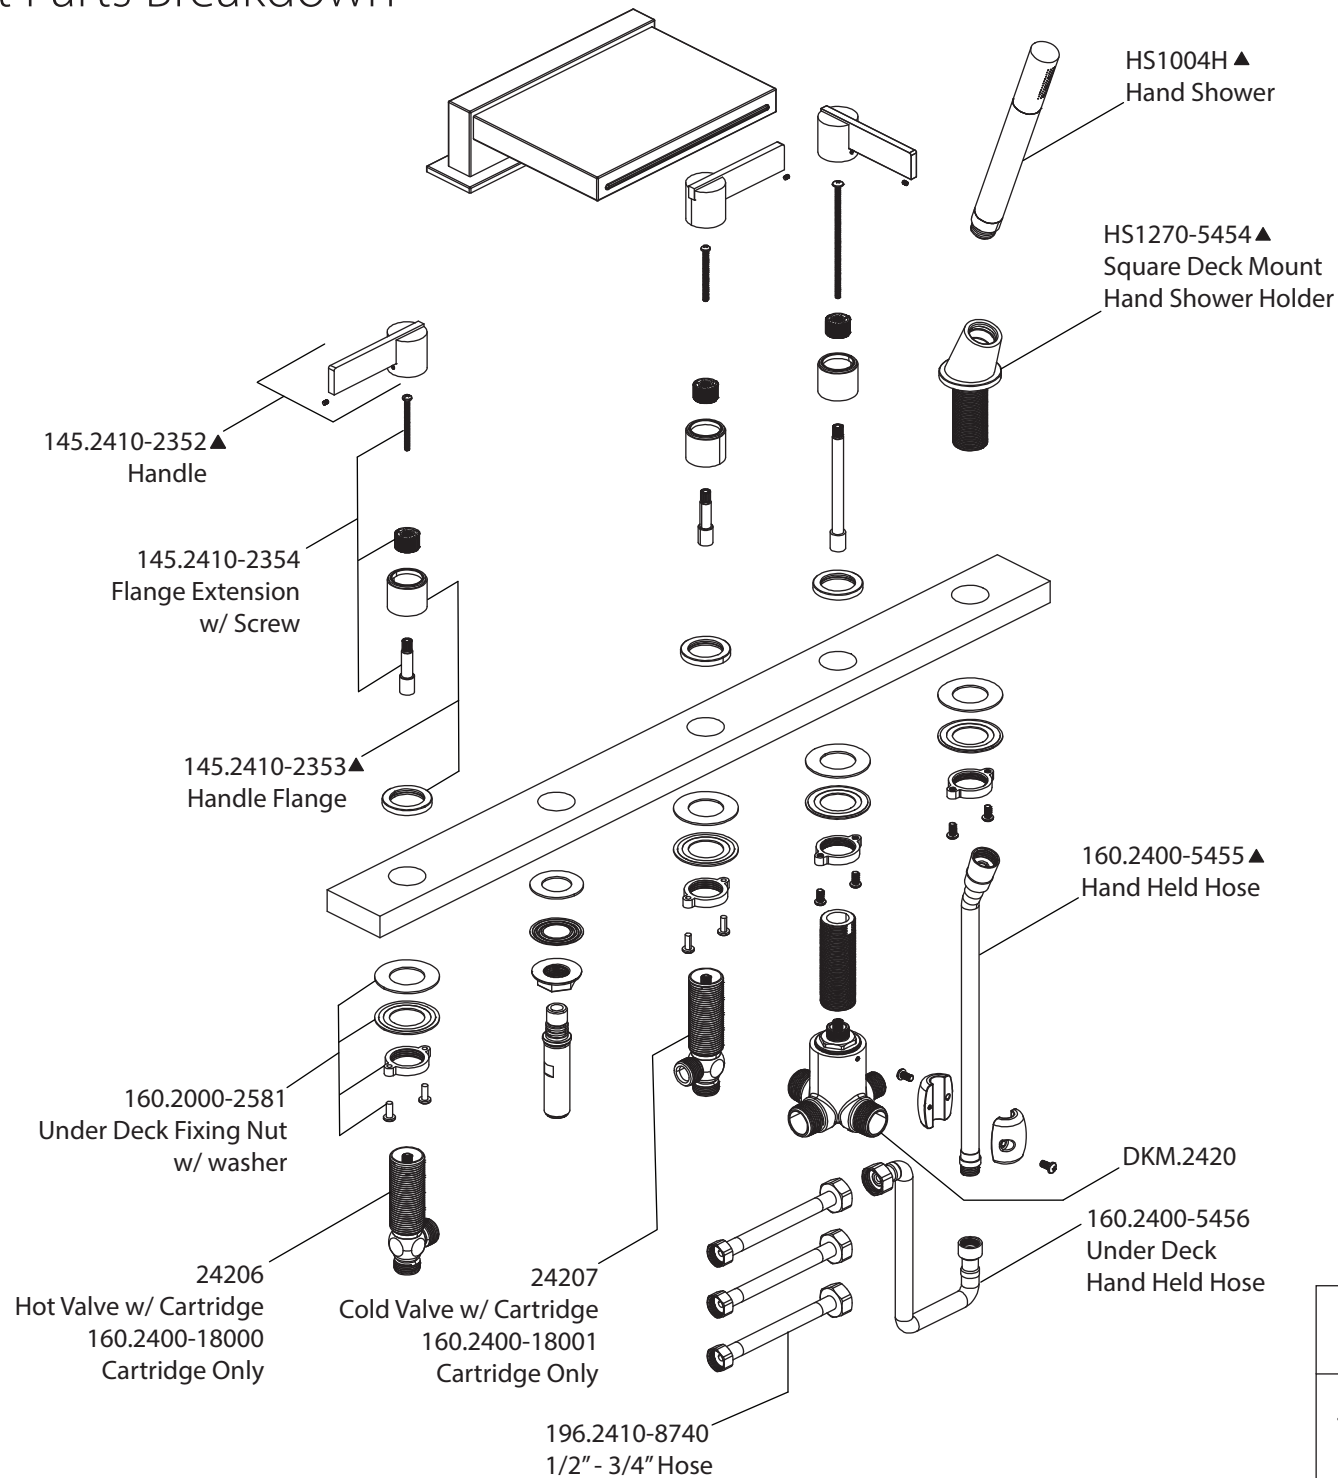

# Product Parts Breakdown

**Model No. 145.2420CF**      **Ver 2.53**

**isenberg**® *by* **FLUSSO**  
LUXURY PLUMBING FIXTURES

# Product Parts Breakdown

Model No. CFB.2300

Ver 2.53

**isenberg**® *by* **FLUSSO**  
LUXURY PLUMBING FIXTURES