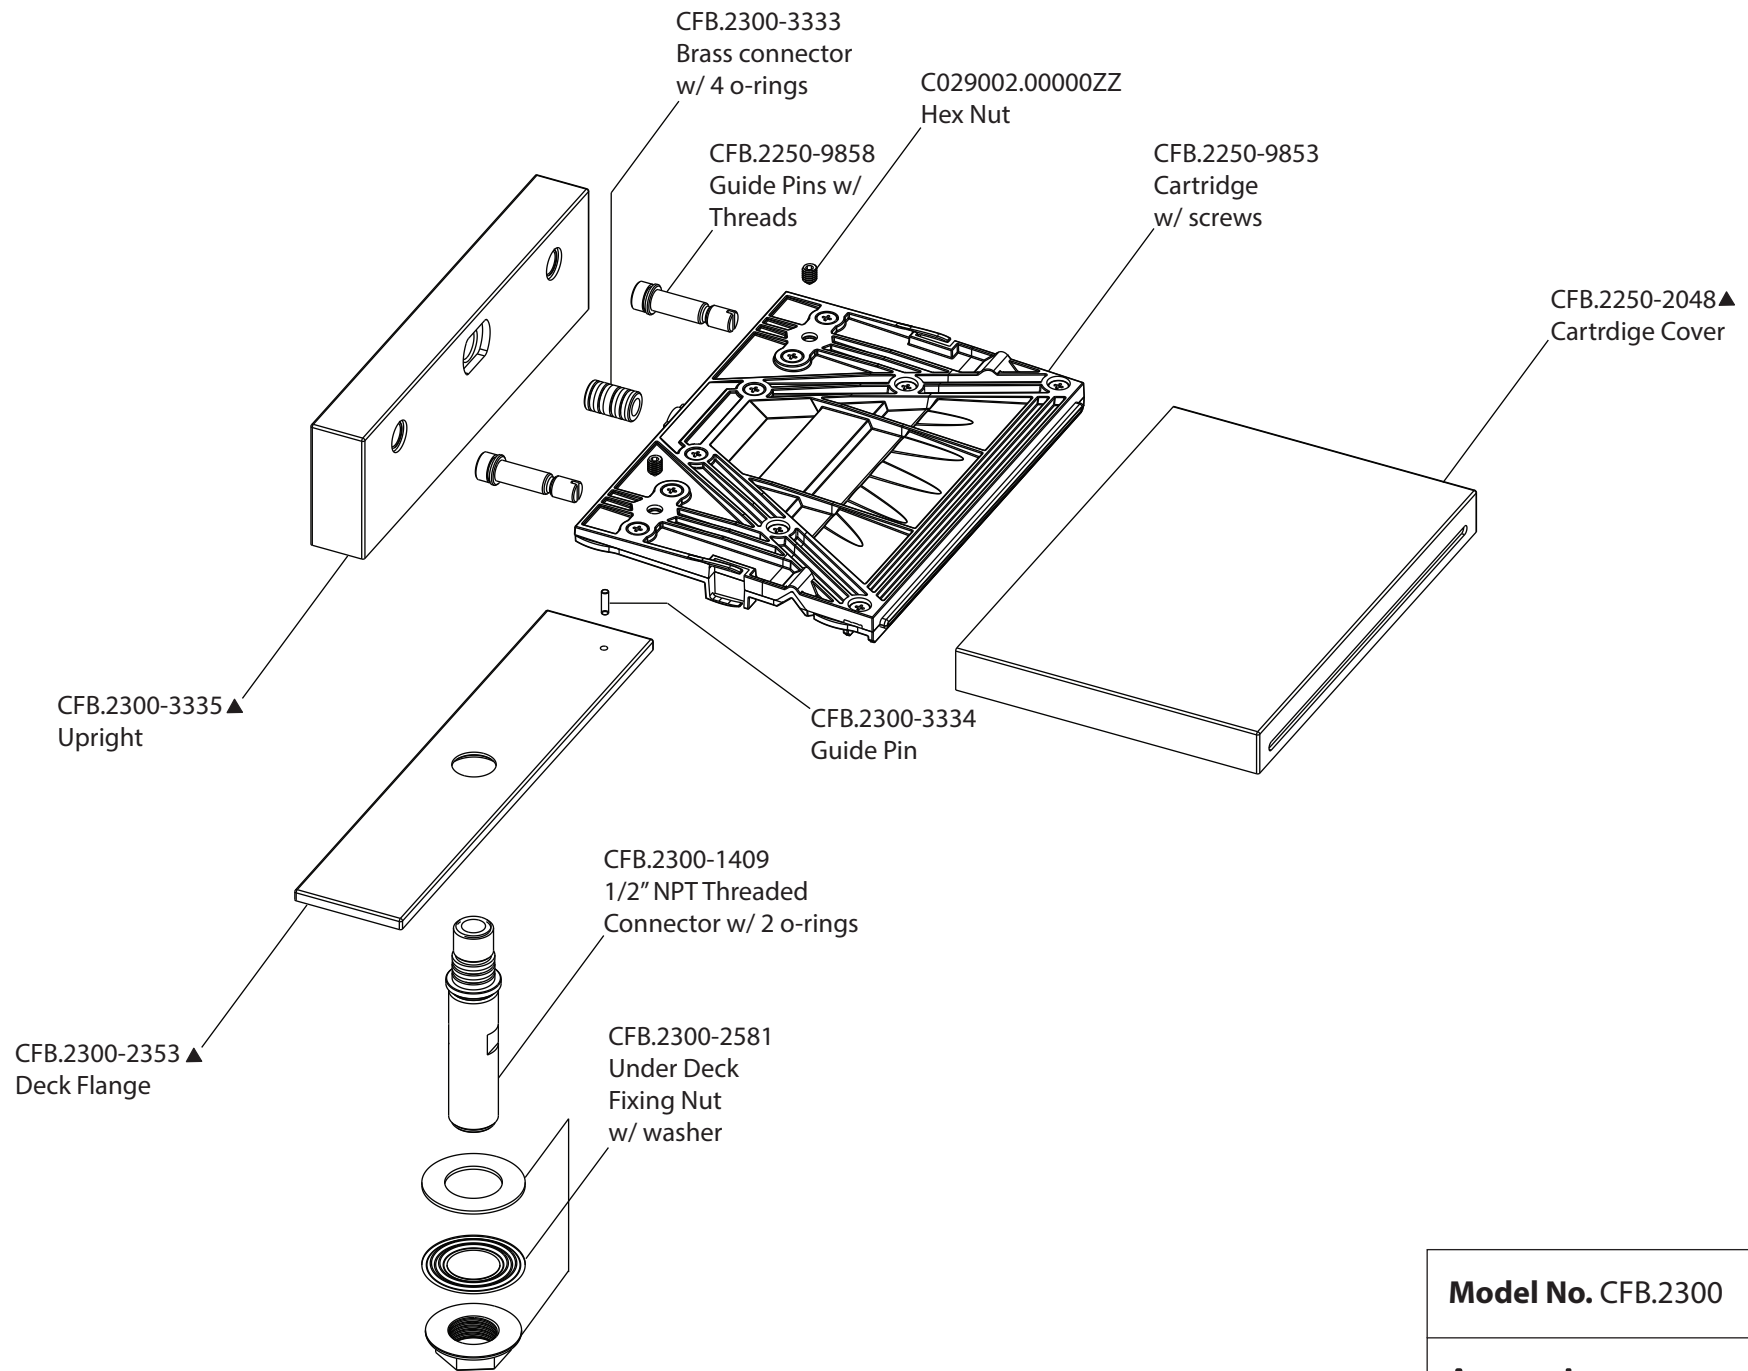

# Product Parts Breakdown

**Model No. 145.2420CF**      **Ver 2.53**

**isenberg**® *by* **FLUSSO**  
LUXURY PLUMBING FIXTURES

# Product Parts Breakdown

Model No. CFB.2300

Ver 2.53

**isenberg**® *by* **FLUSSO**  
LUXURY PLUMBING FIXTURES