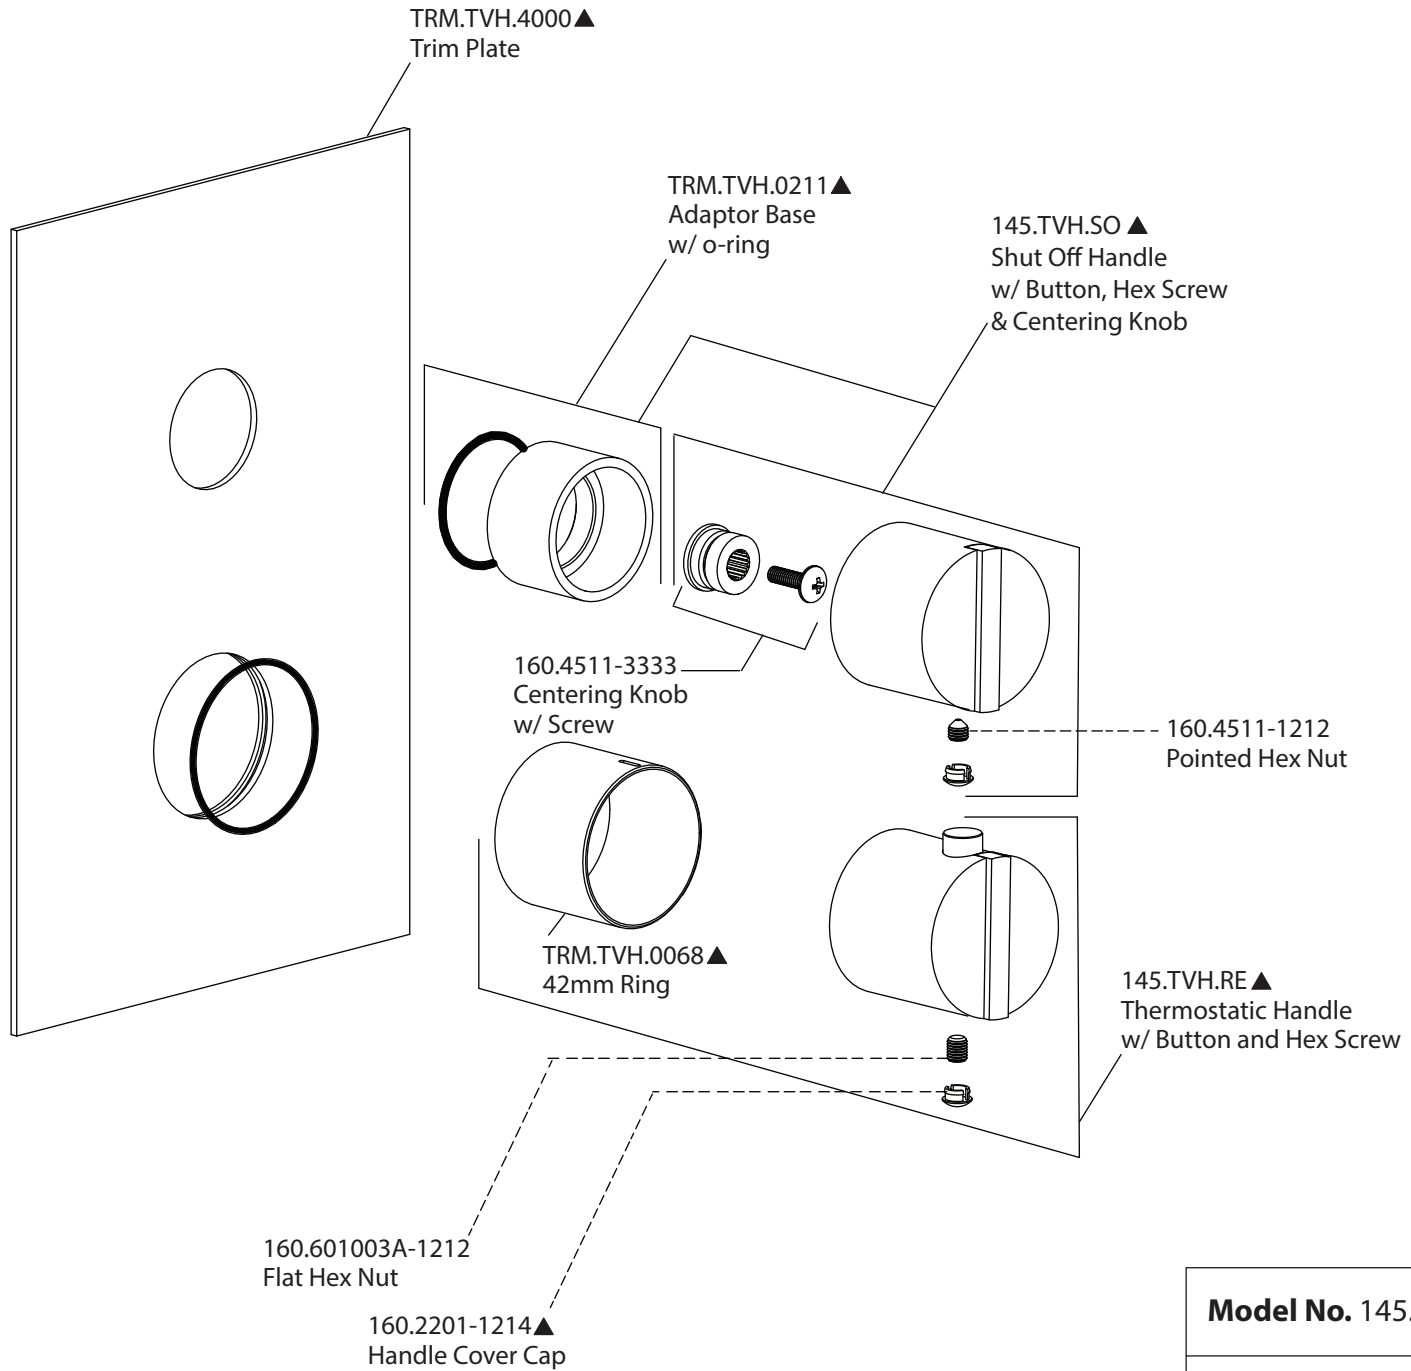

# Product Parts Breakdown

<b>Model No.</b> 145.4101T	<b>Ver</b> 2.53
<b>isenberg</b> <sup>®</sup> <i>by</i> <b>FLUSSO</b> LUXURY PLUMBING FIXTURES	