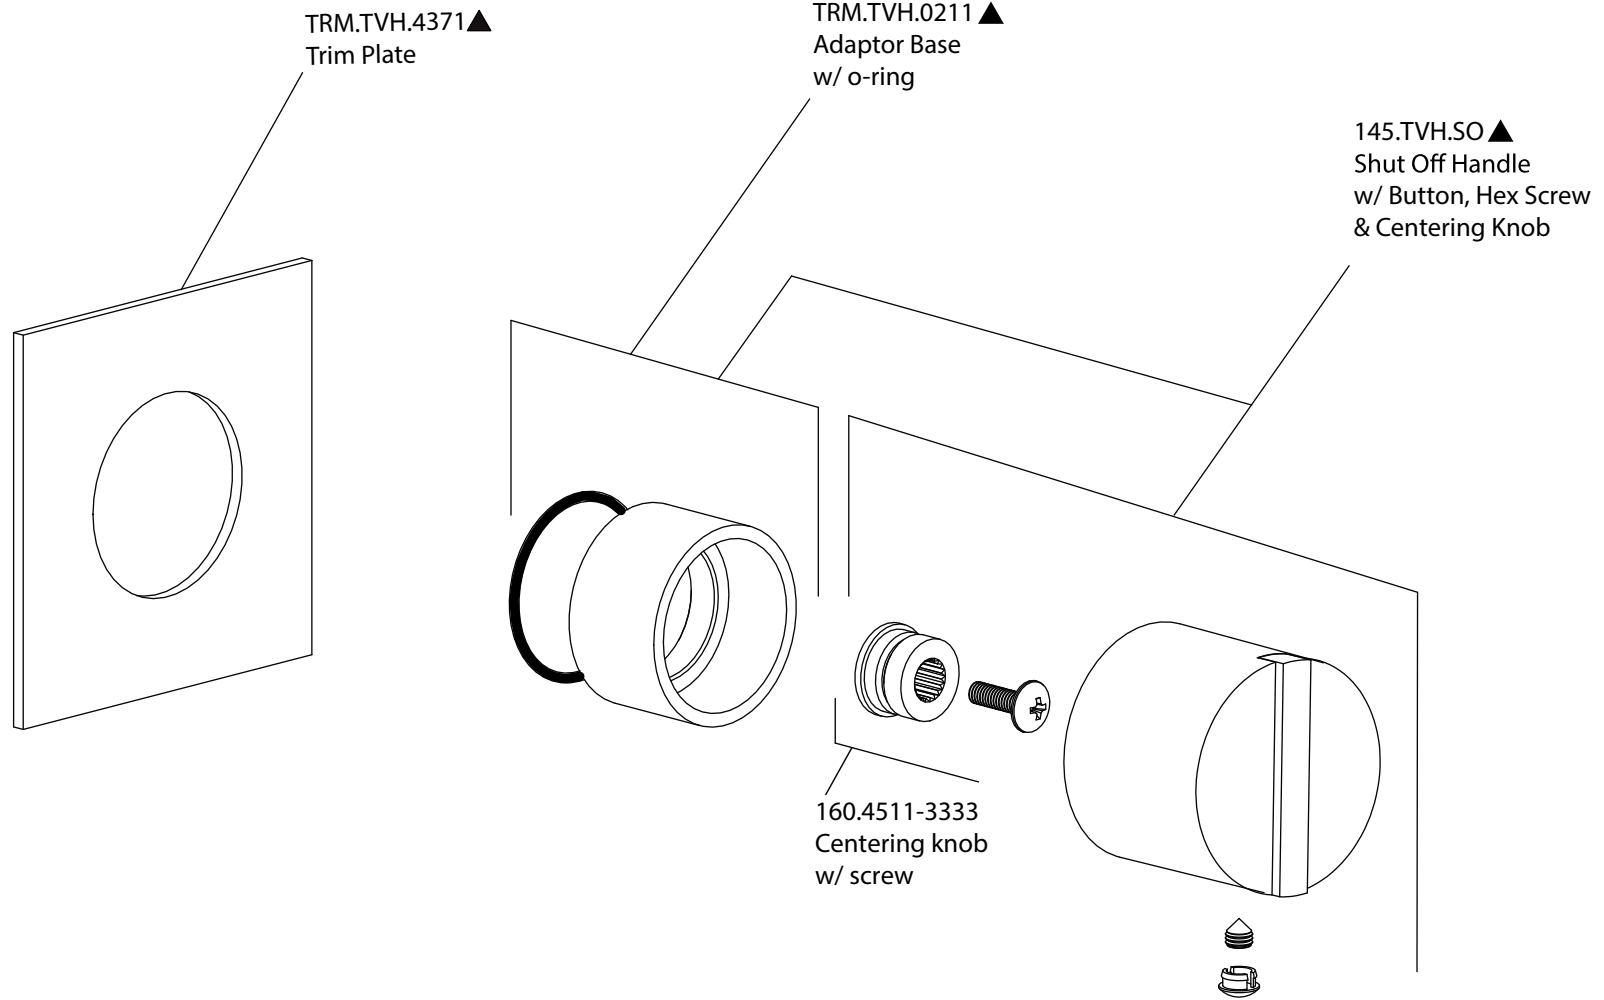

Product Parts Breakdown

Model No. 145.4371T	Ver 2.54
isenberg [®] <i>by</i> FLUSSO LUXURY PLUMBING FIXTURES	