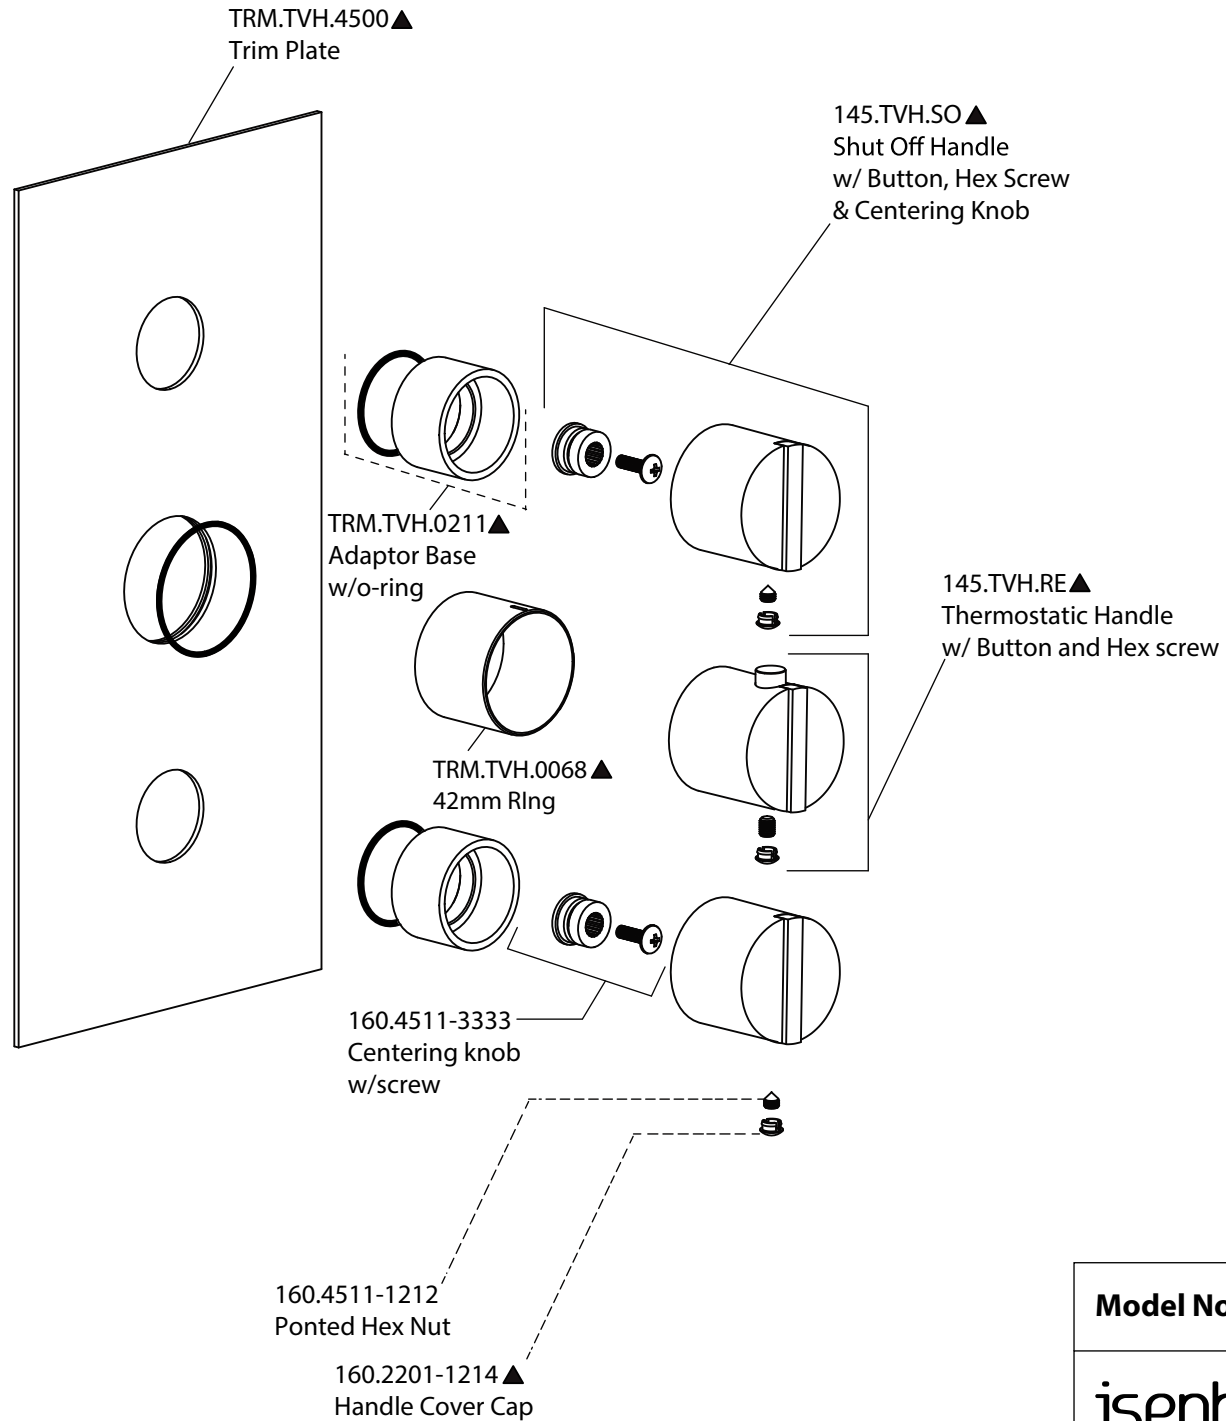

Product Parts Breakdown

Model No. 145.4501T

Ver 2.54

isenberg® *by* **FLUSSO**
LUXURY PLUMBING FIXTURES