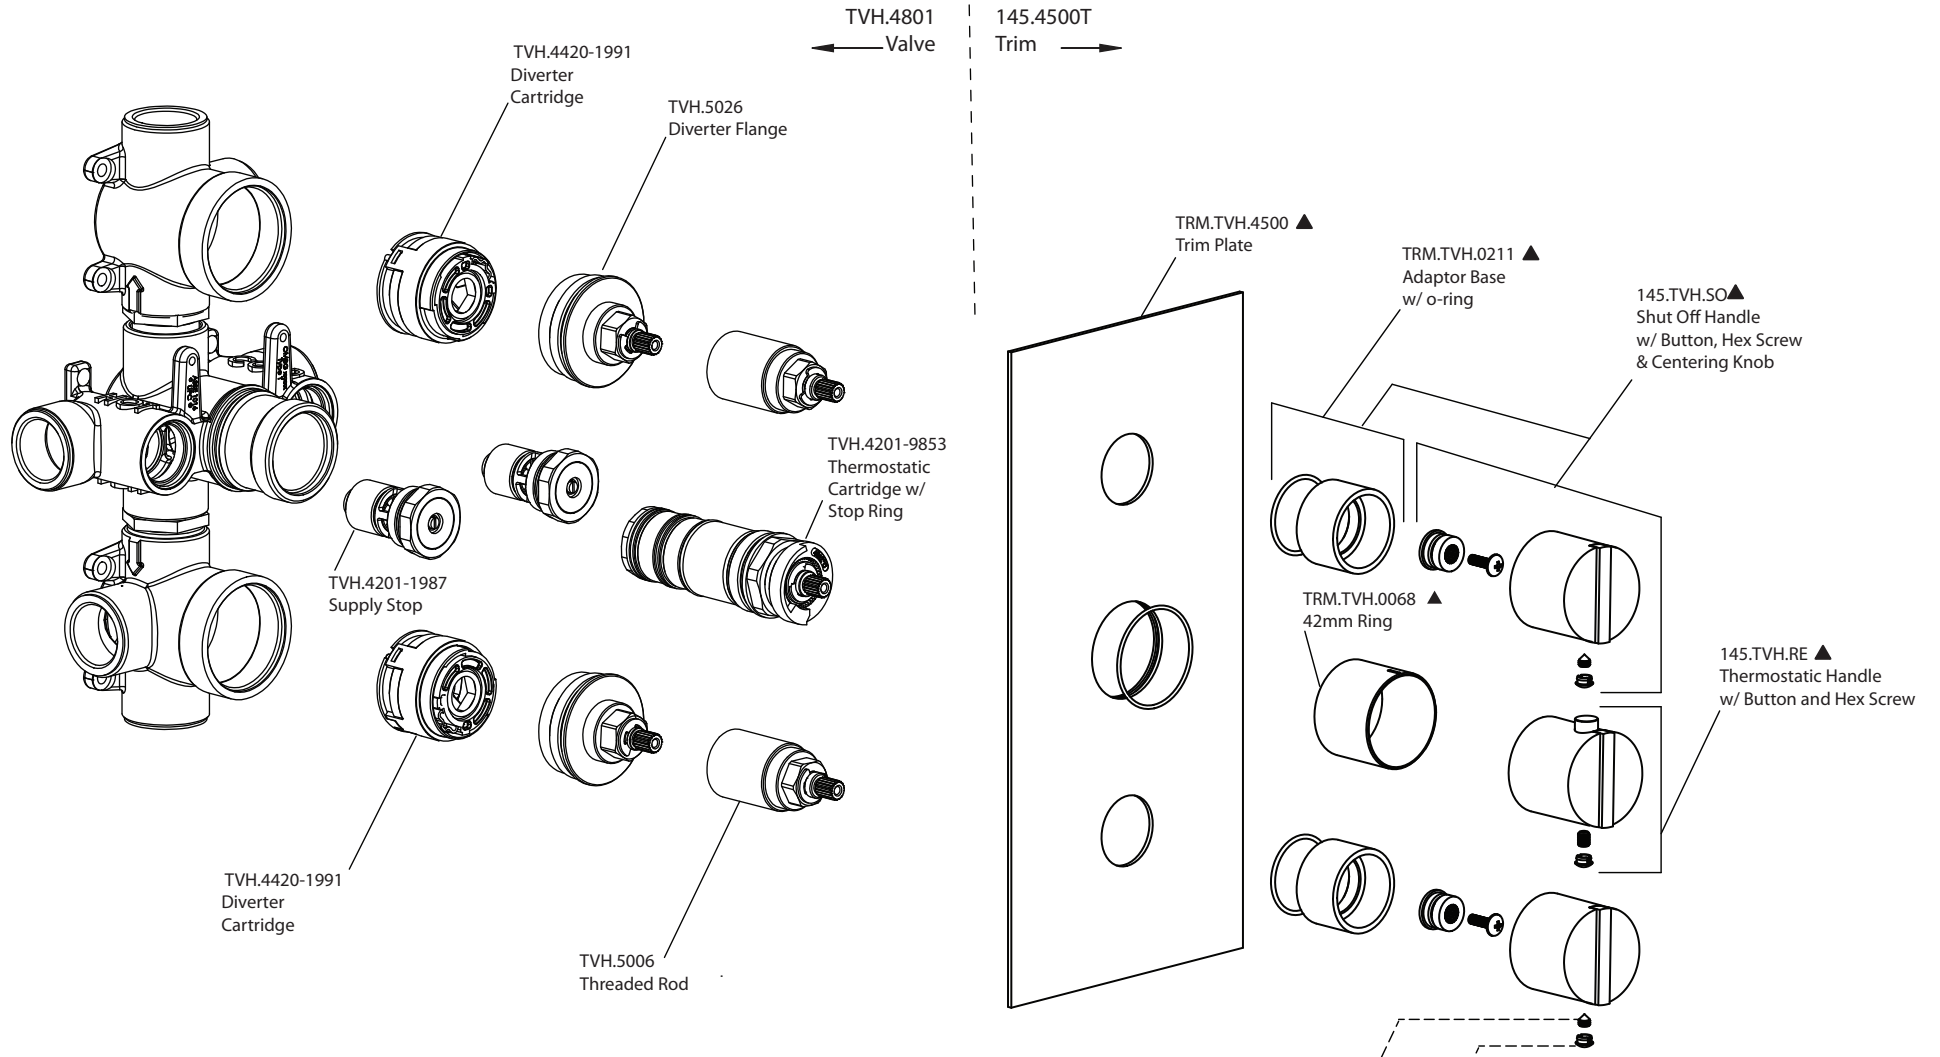

# Product Parts Breakdown

160.4511-1212  
Pointed Hex Nut

160.2201-1214 ▲  
Handle Cover Cap

**isenberg**  
innovation+design

145.4801

Ver 2.53