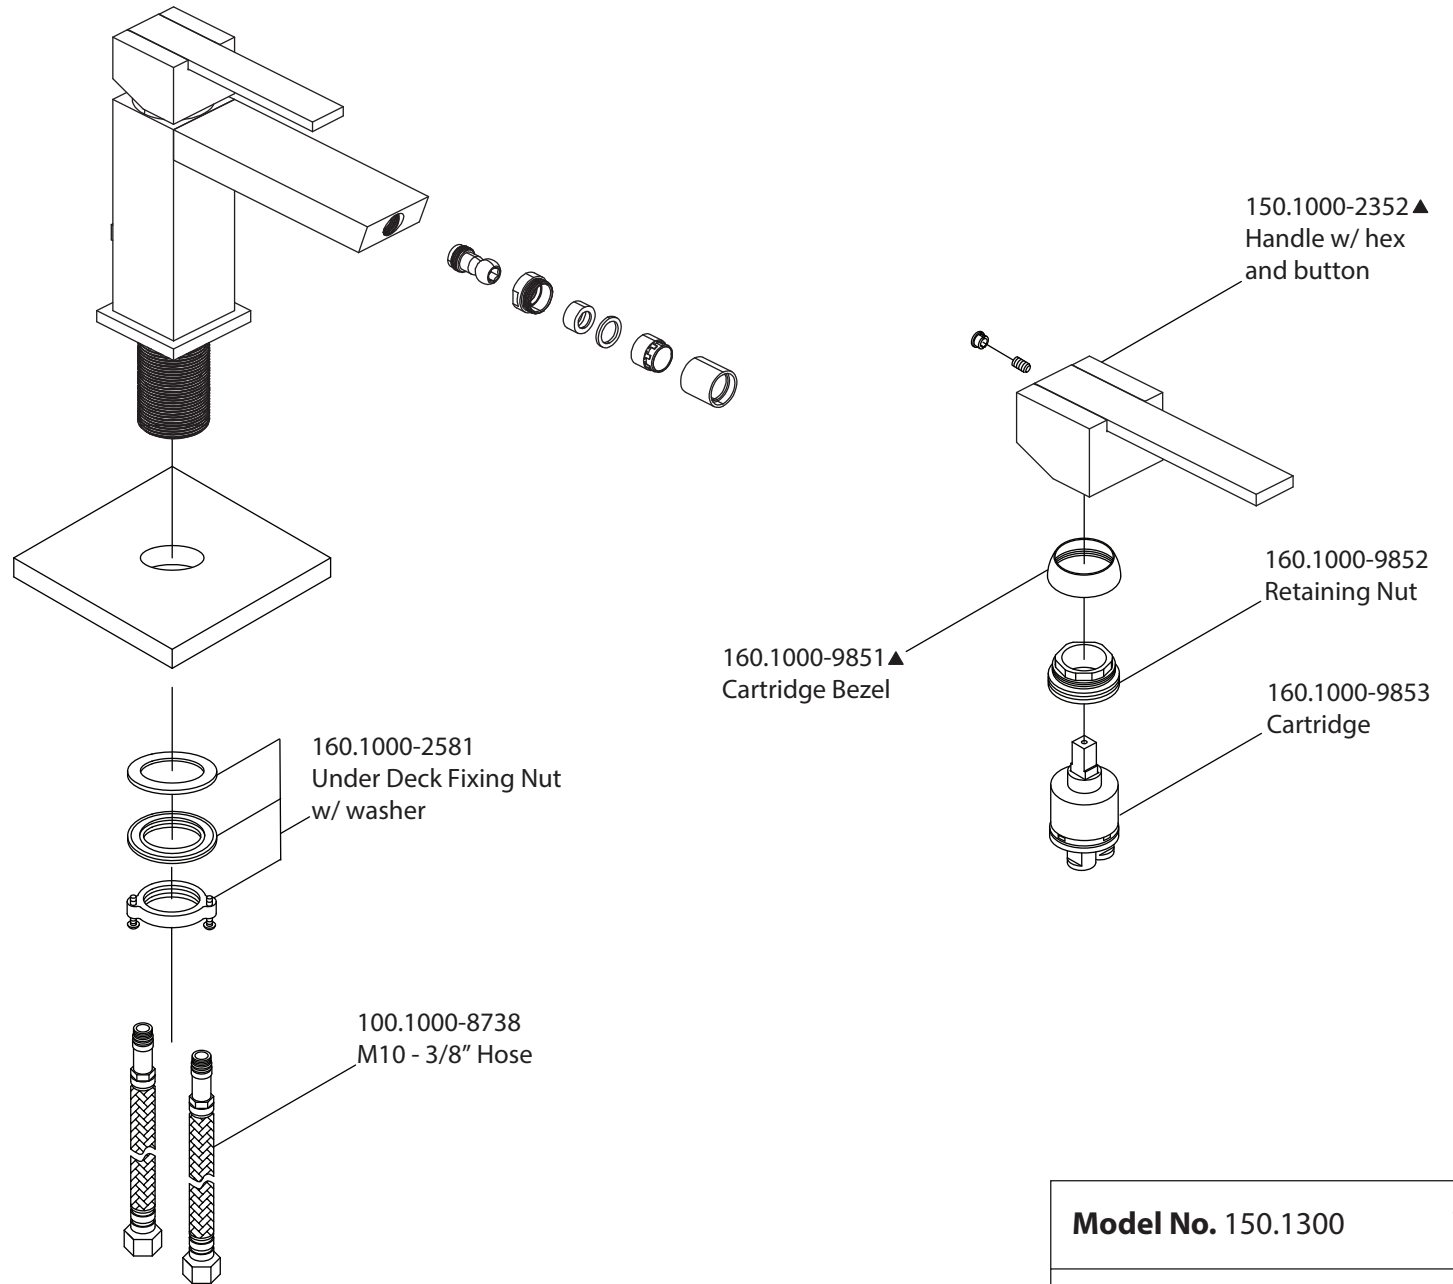

Product Parts Breakdown

Model No. 150.1300

Ver 2.53

isenberg[®] *by* **FLUSSO**
LUXURY PLUMBING FIXTURES