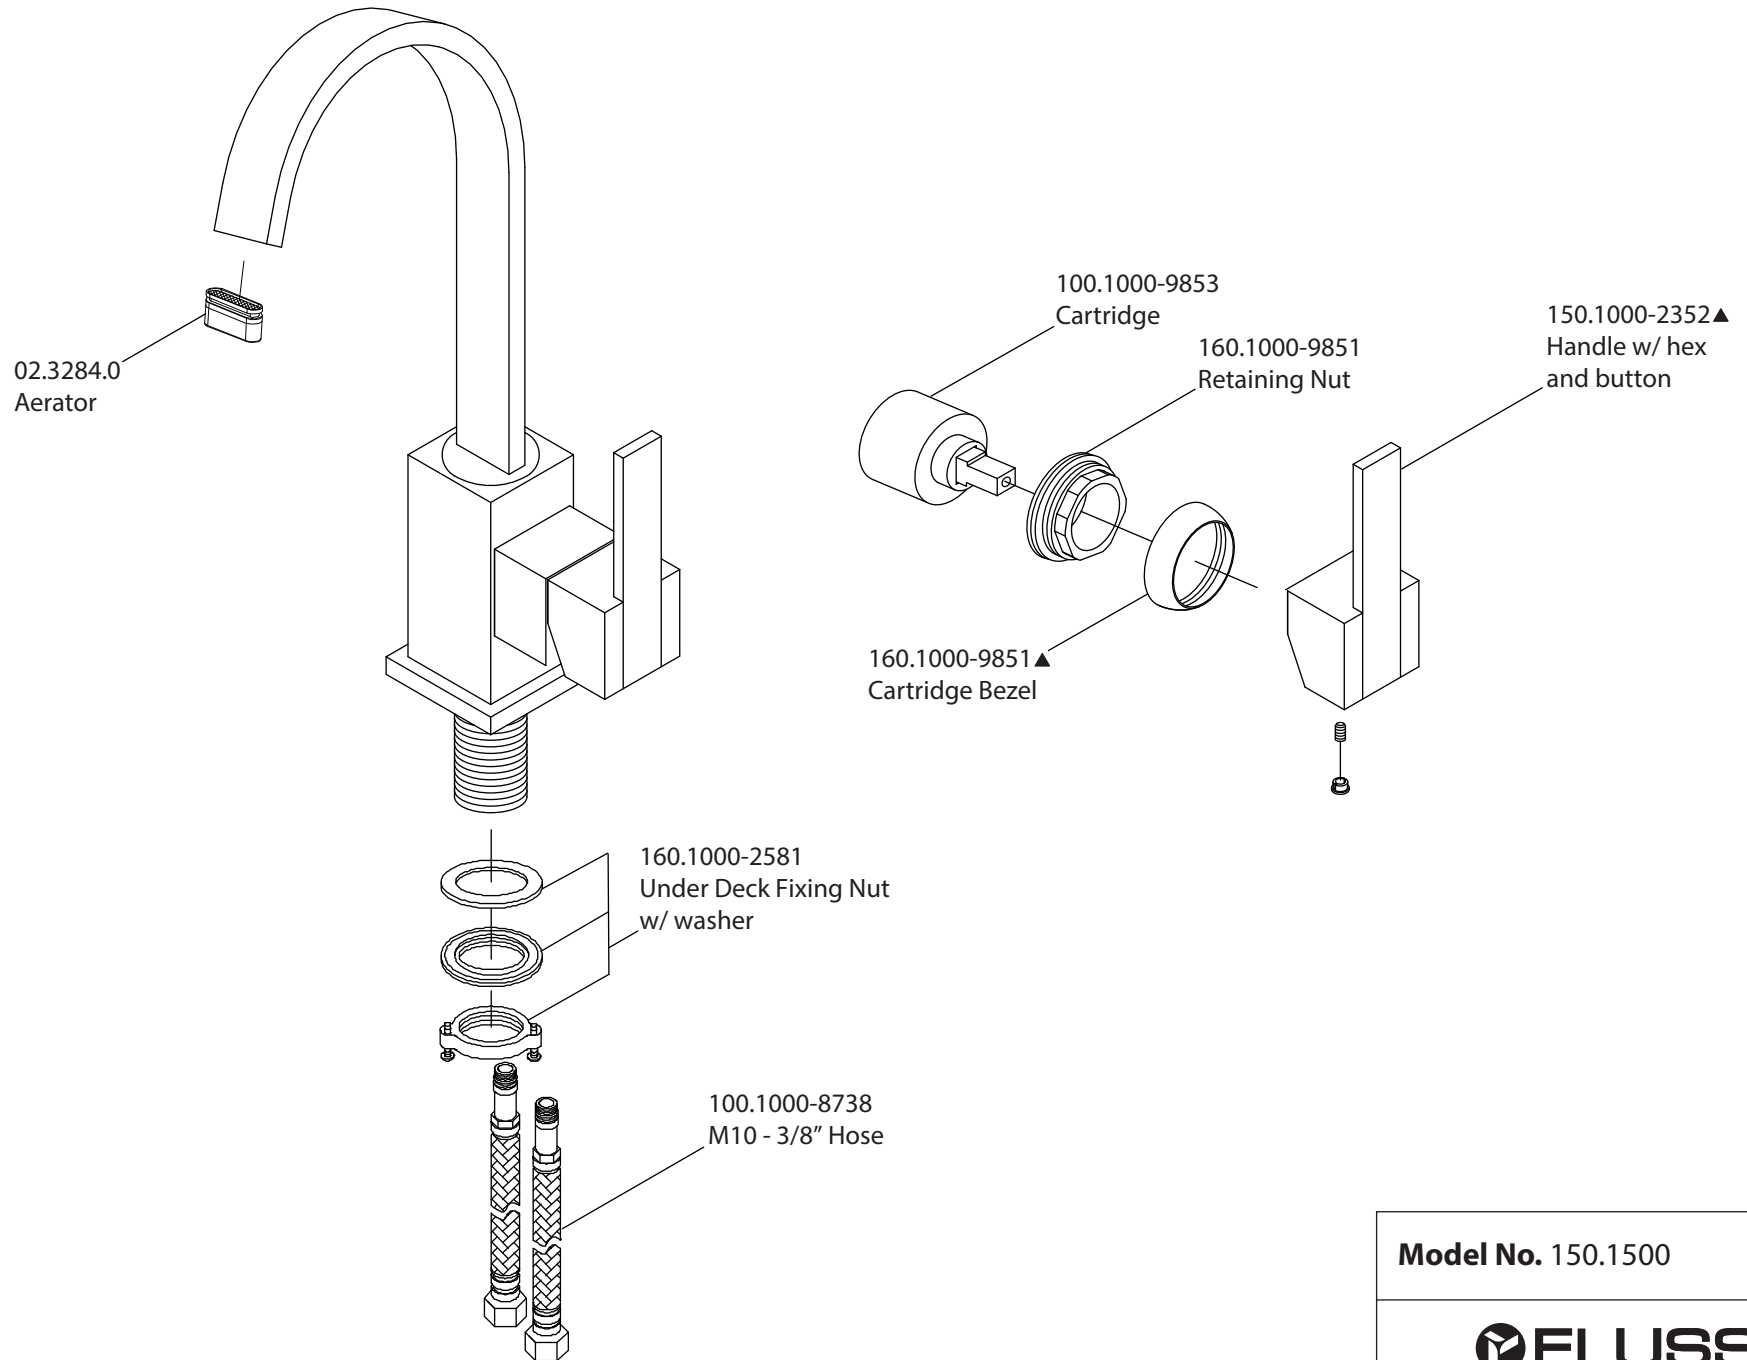

# Product Parts Breakdown

<b>Model No.</b> 150.1500	<b>Ver</b> 2.54
 <b>FLUSSO</b> LUXURY PLUMBING FIXTURES	