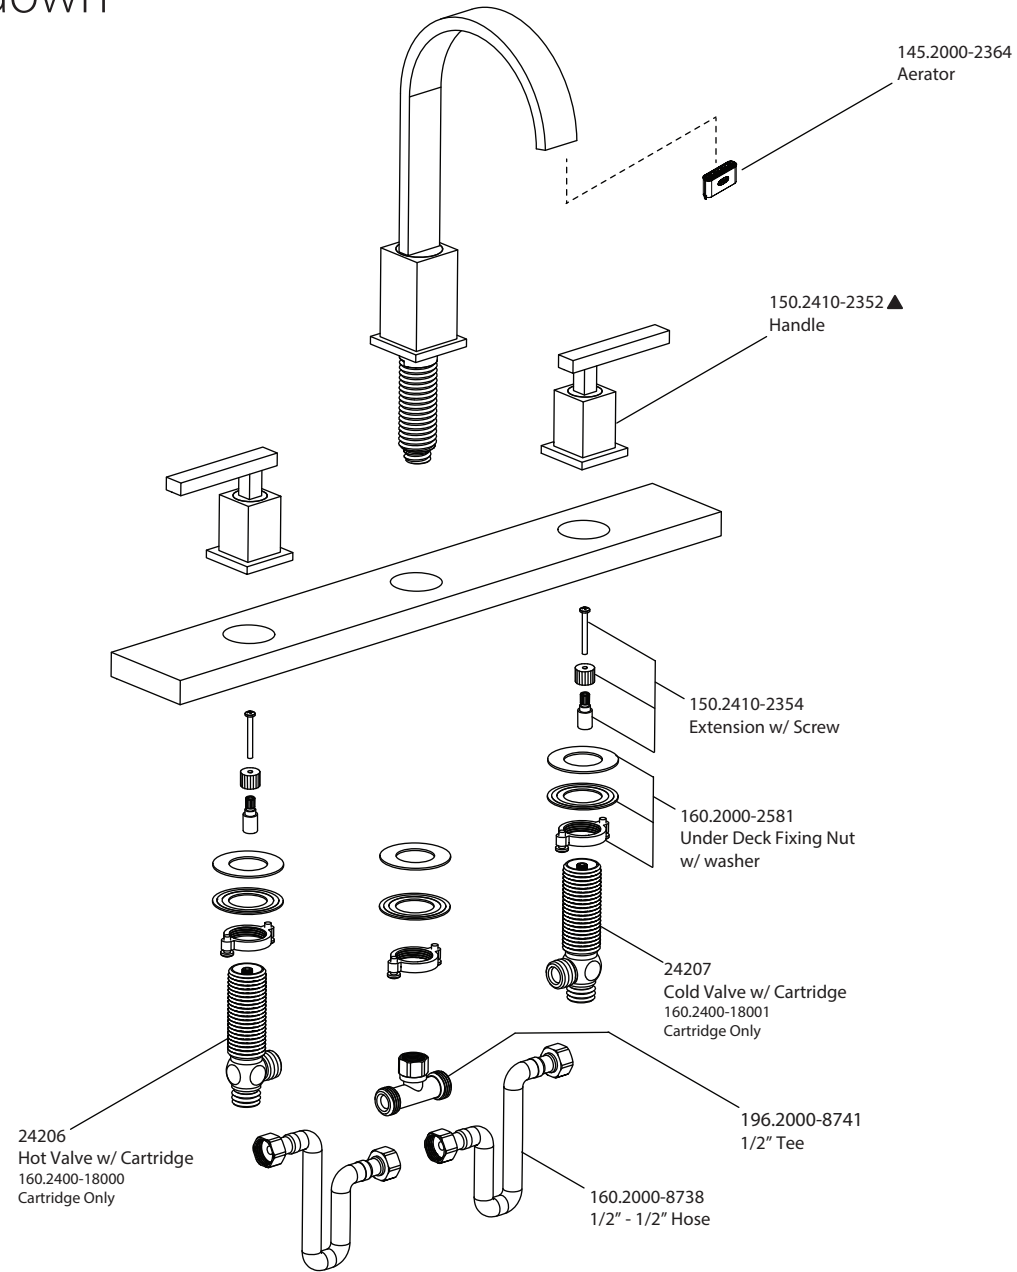

Product Parts Breakdown

isenberg
innovation+design

150.2000

Ver 2.55