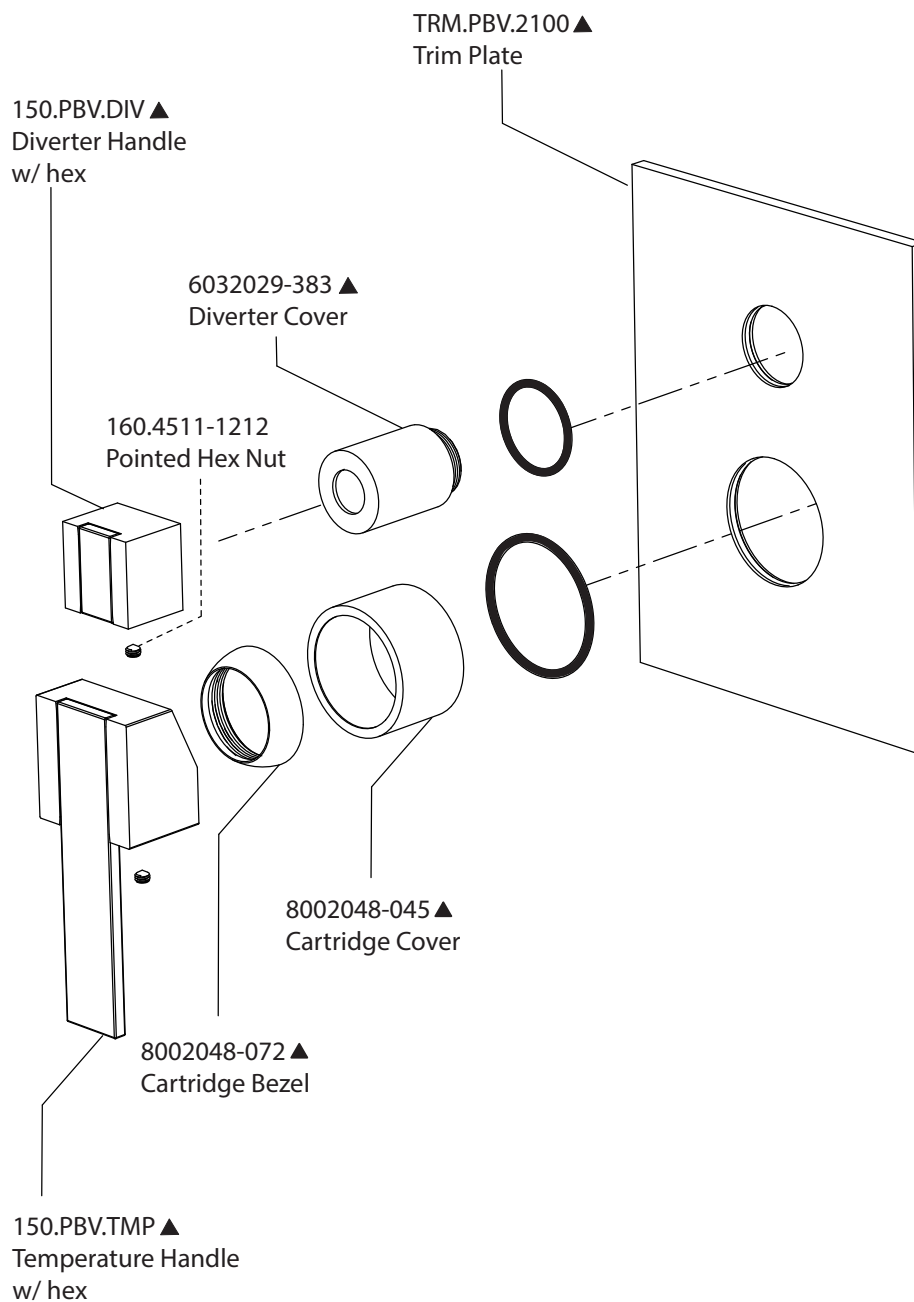

Product Parts Breakdown

▲ Specify Finish

Model No. 150.2100T

Ver 2.54

FLUSSO
LUXURY PLUMBING FIXTURES