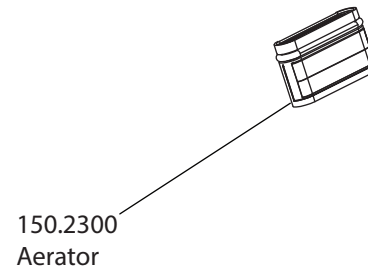

# Product Parts Breakdown

**Model No.** 150.2300

**Ver** 2.55

**isenberg**<sup>®</sup> *by* **FLUSSO**  
LUXURY PLUMBING FIXTURES