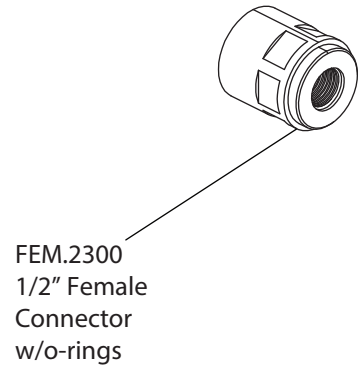

# Product Parts Breakdown

**Model No.** 150.2300

**Ver** 2.55

**isenberg**<sup>®</sup> *by* **FLUSSO**  
LUXURY PLUMBING FIXTURES