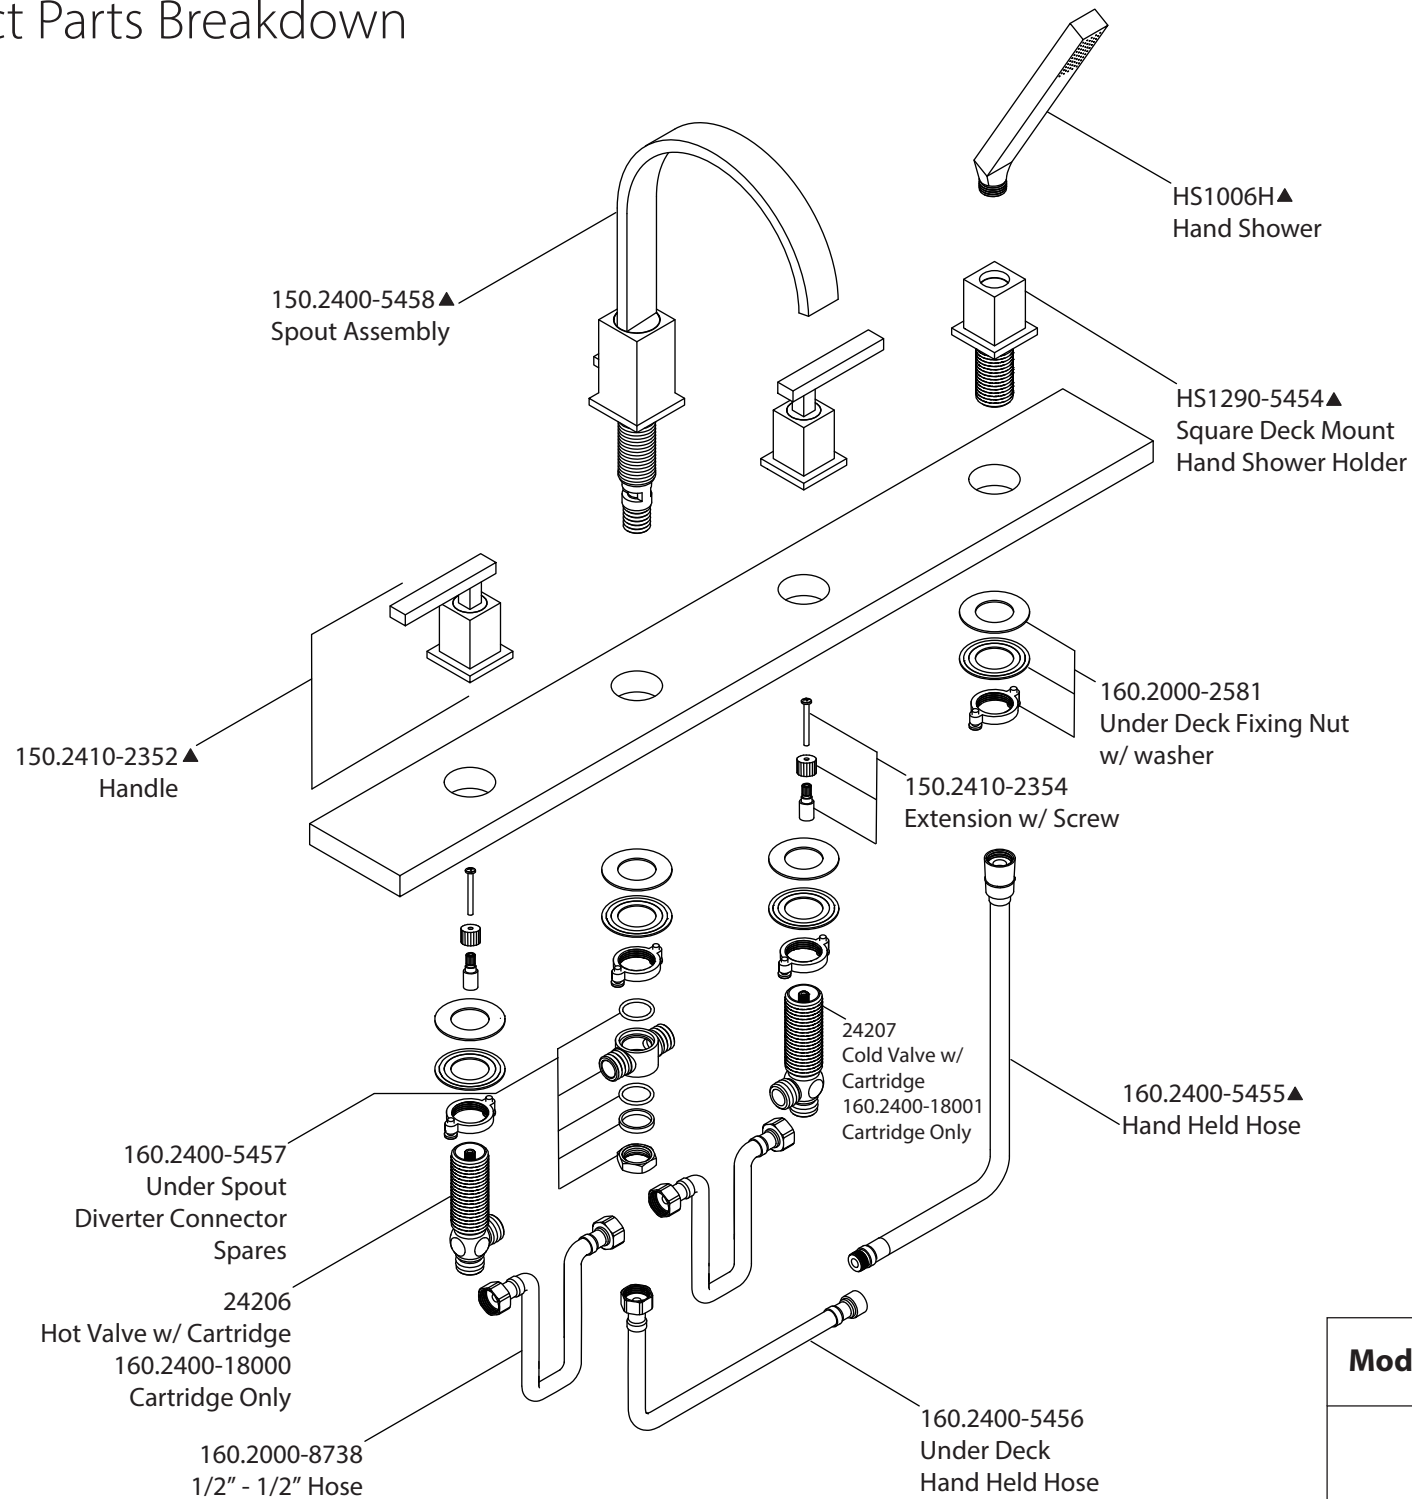

Product Parts Breakdown

Model No. 150.2400	Ver 2.56
 FLUSSO LUXURY PLUMBING FIXTURES	