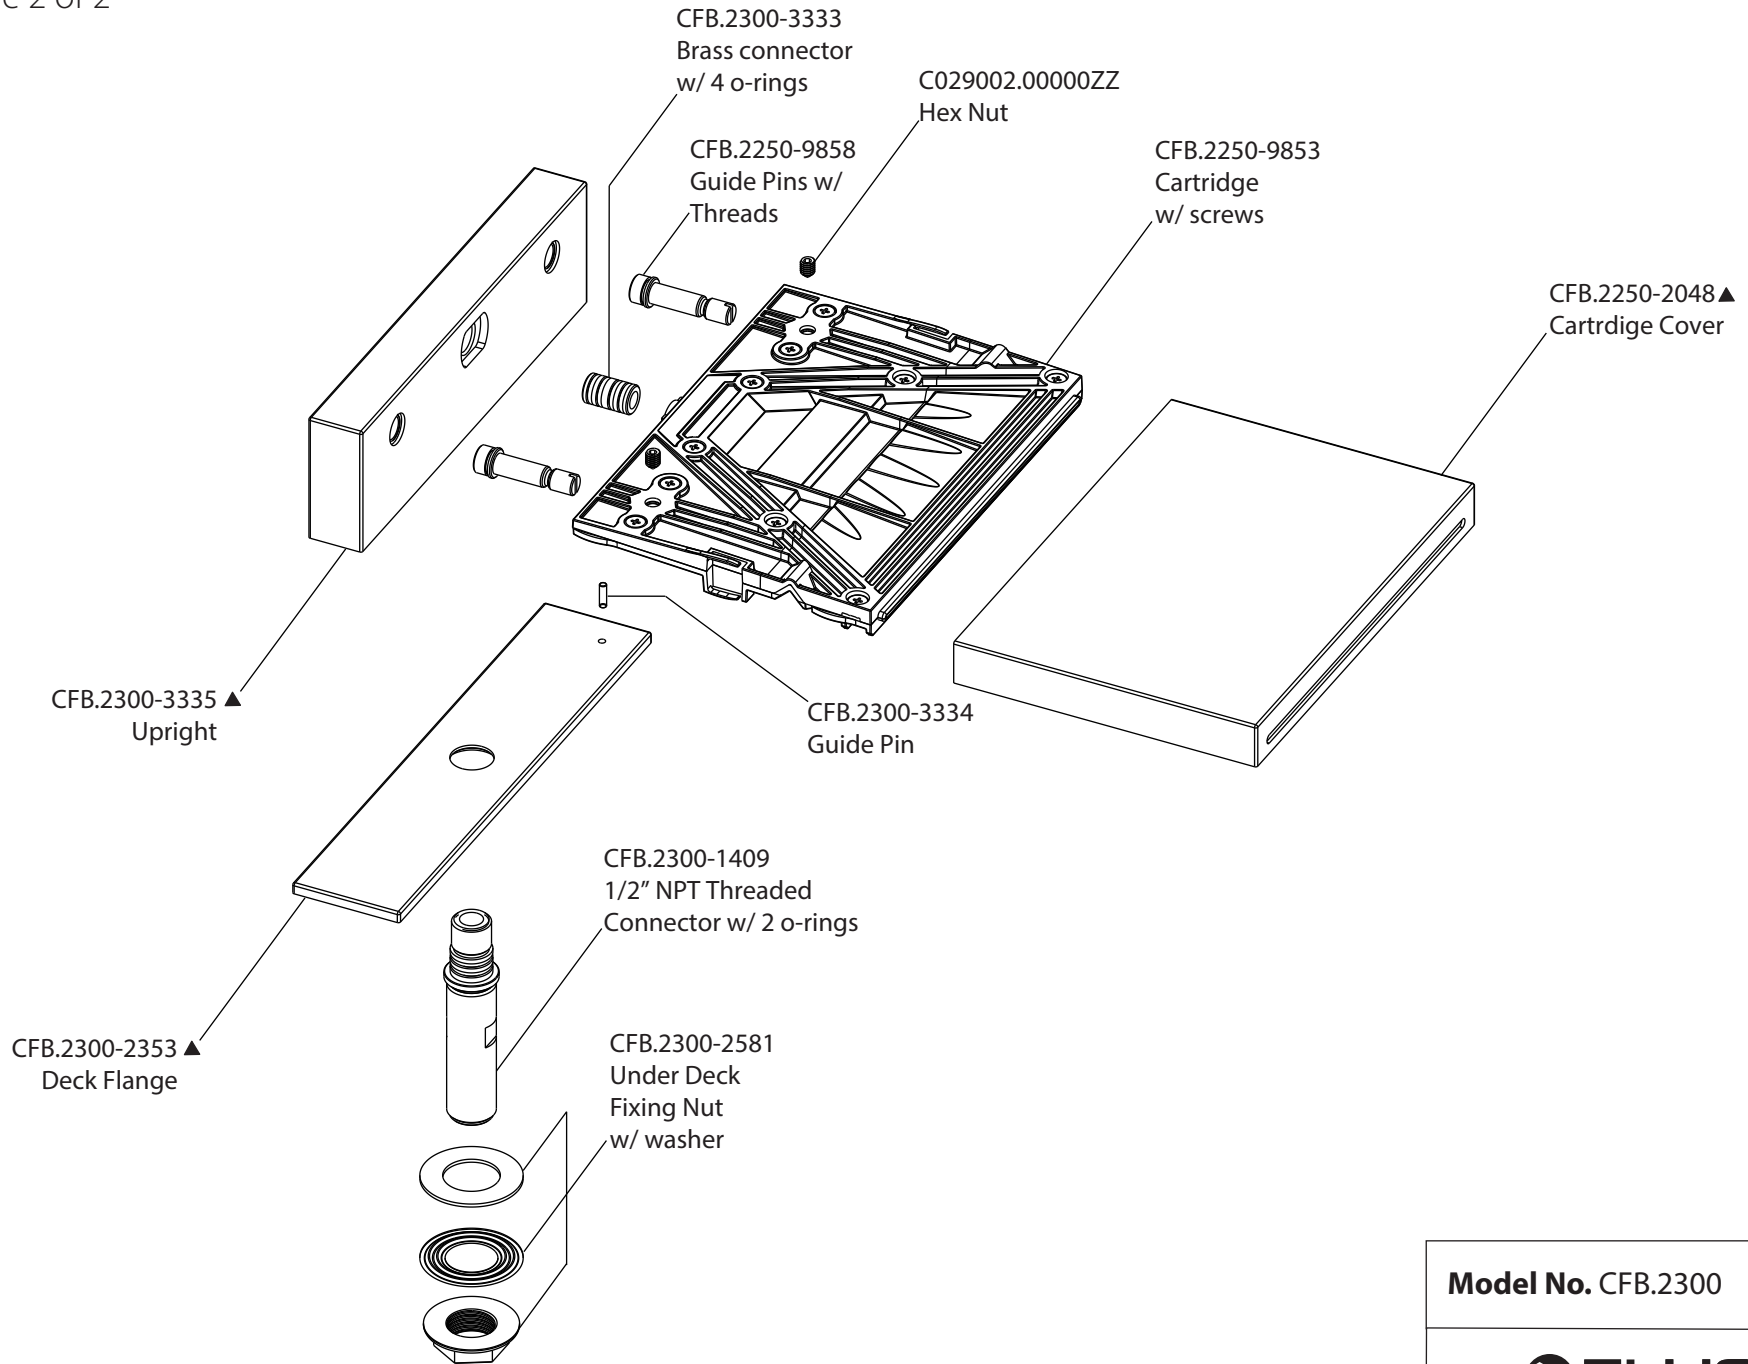

Product Parts Breakdown

Page 1 of 2

Model No. 150.2410CF **Ver 2.55**

Product Parts Breakdown

Page 2 of 2

Model No. CFB.2300

Ver 2.53

FLUSSO
LUXURY PLUMBING FIXTURES