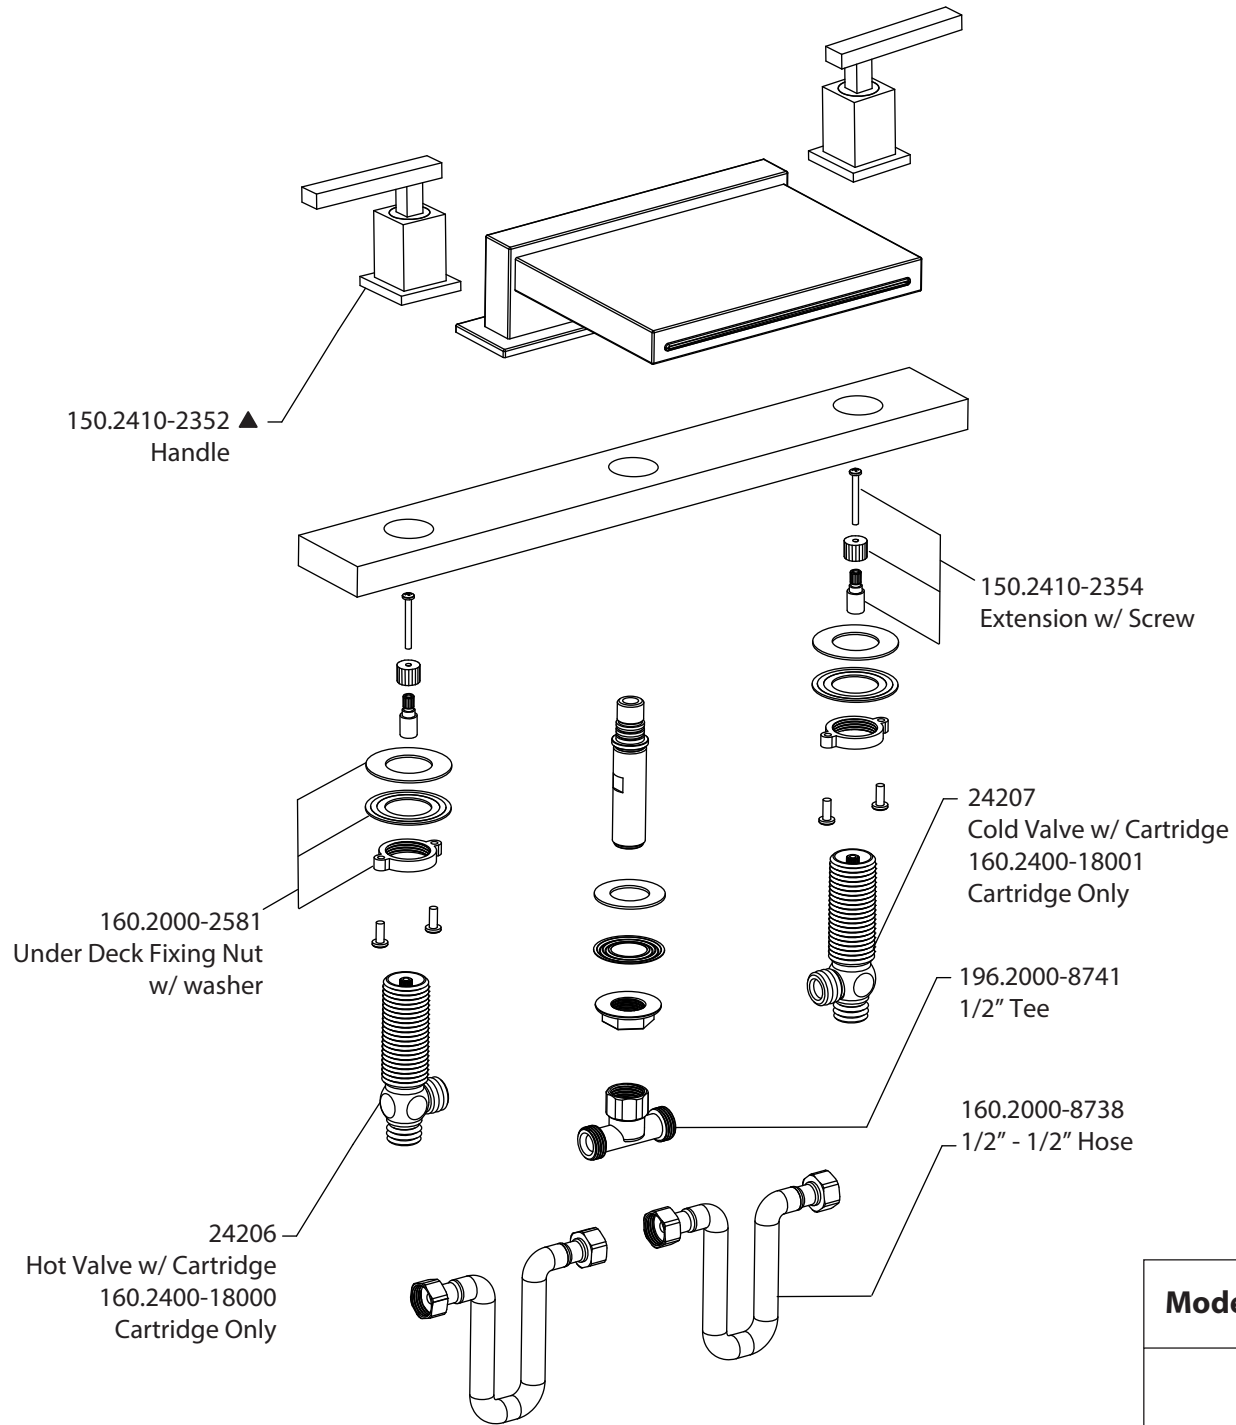

Product Parts Breakdown

Page 1 of 2

Model No. 150.2410CF **Ver 2.55**

Product Parts Breakdown

Page 2 of 2

Model No. CFB.2300

Ver 2.53

FLUSSO
LUXURY PLUMBING FIXTURES