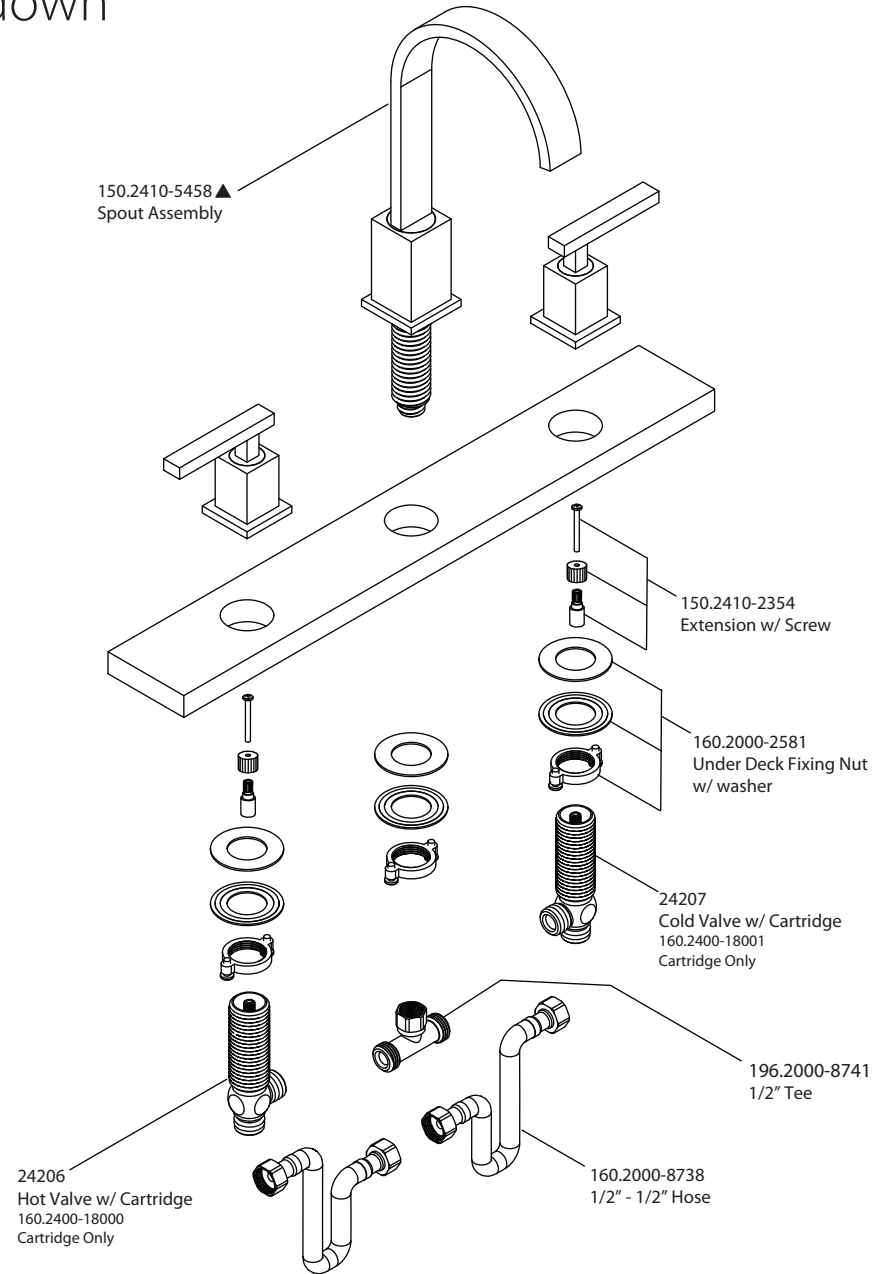

Product Parts Breakdown

isenberg
innovation+design

150.2410

Ver 2.56