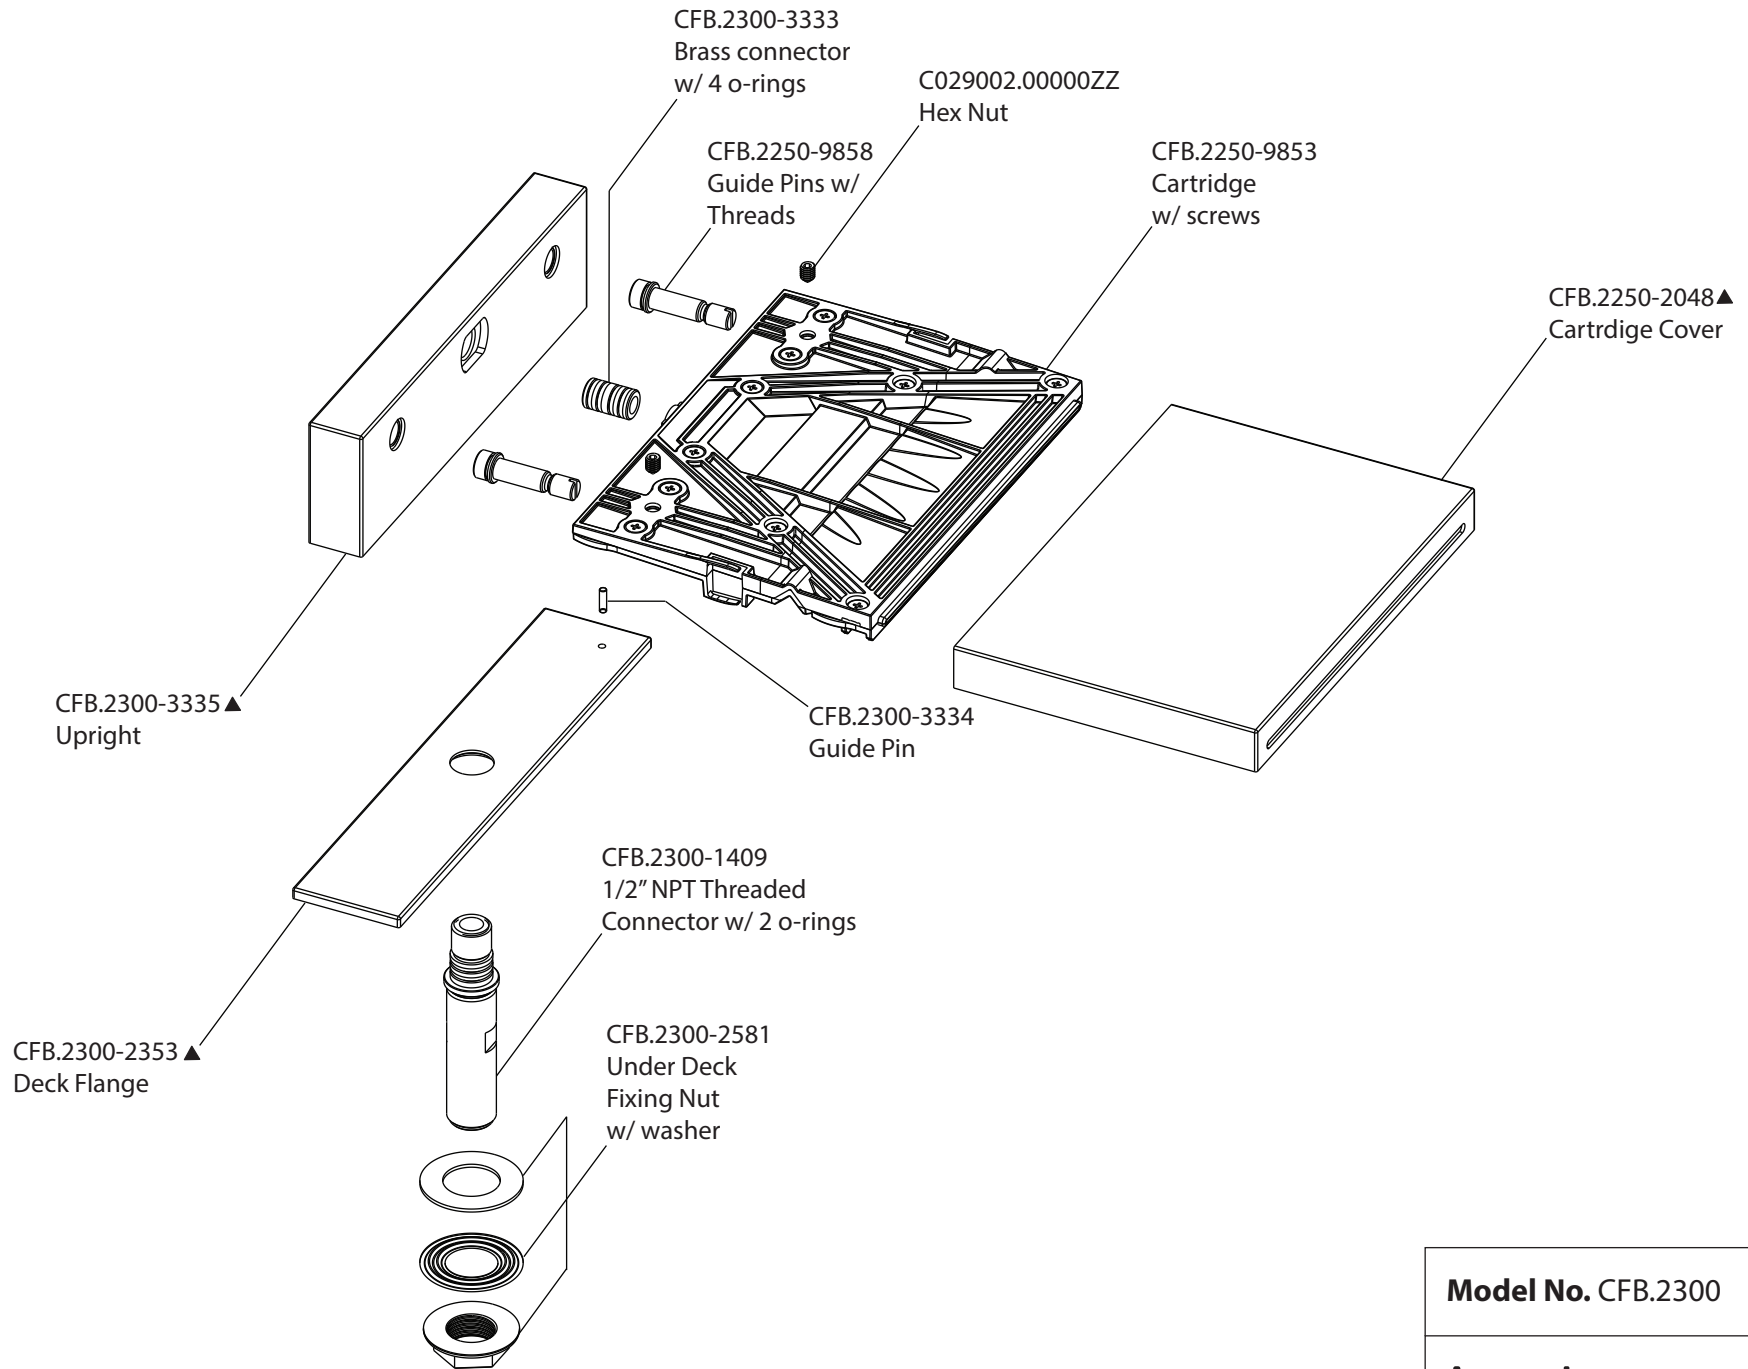

Product Parts Breakdown

Model No. 150.2420CF **Ver 2.53**

isenberg® *by* **FLUSSO**
LUXURY PLUMBING FIXTURES

Product Parts Breakdown

Model No. CFB.2300

Ver 2.53

isenberg® *by* **FLUSSO**
LUXURY PLUMBING FIXTURES