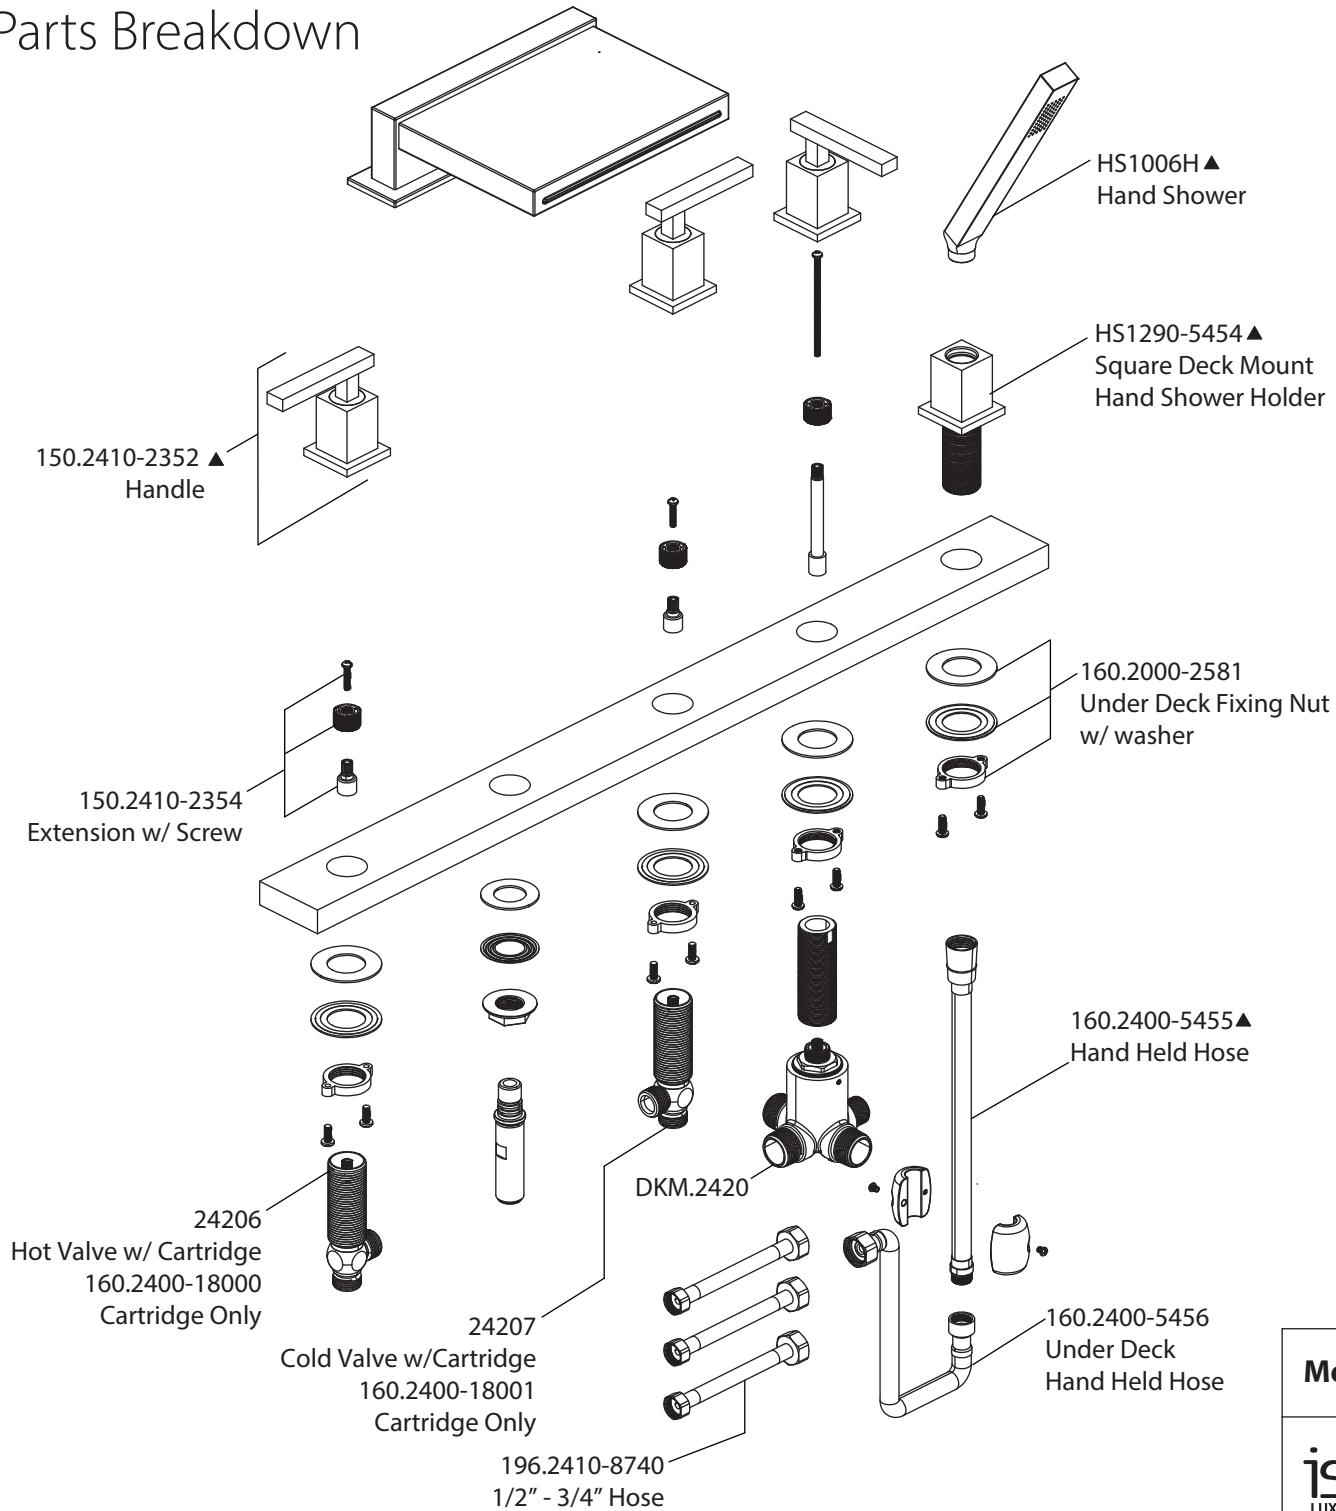

Product Parts Breakdown

Model No. 150.2420CF **Ver 2.53**

isenberg® *by* **FLUSSO**
LUXURY PLUMBING FIXTURES

Product Parts Breakdown

Model No. CFB.2300

Ver 2.53

isenberg® *by* **FLUSSO**
LUXURY PLUMBING FIXTURES