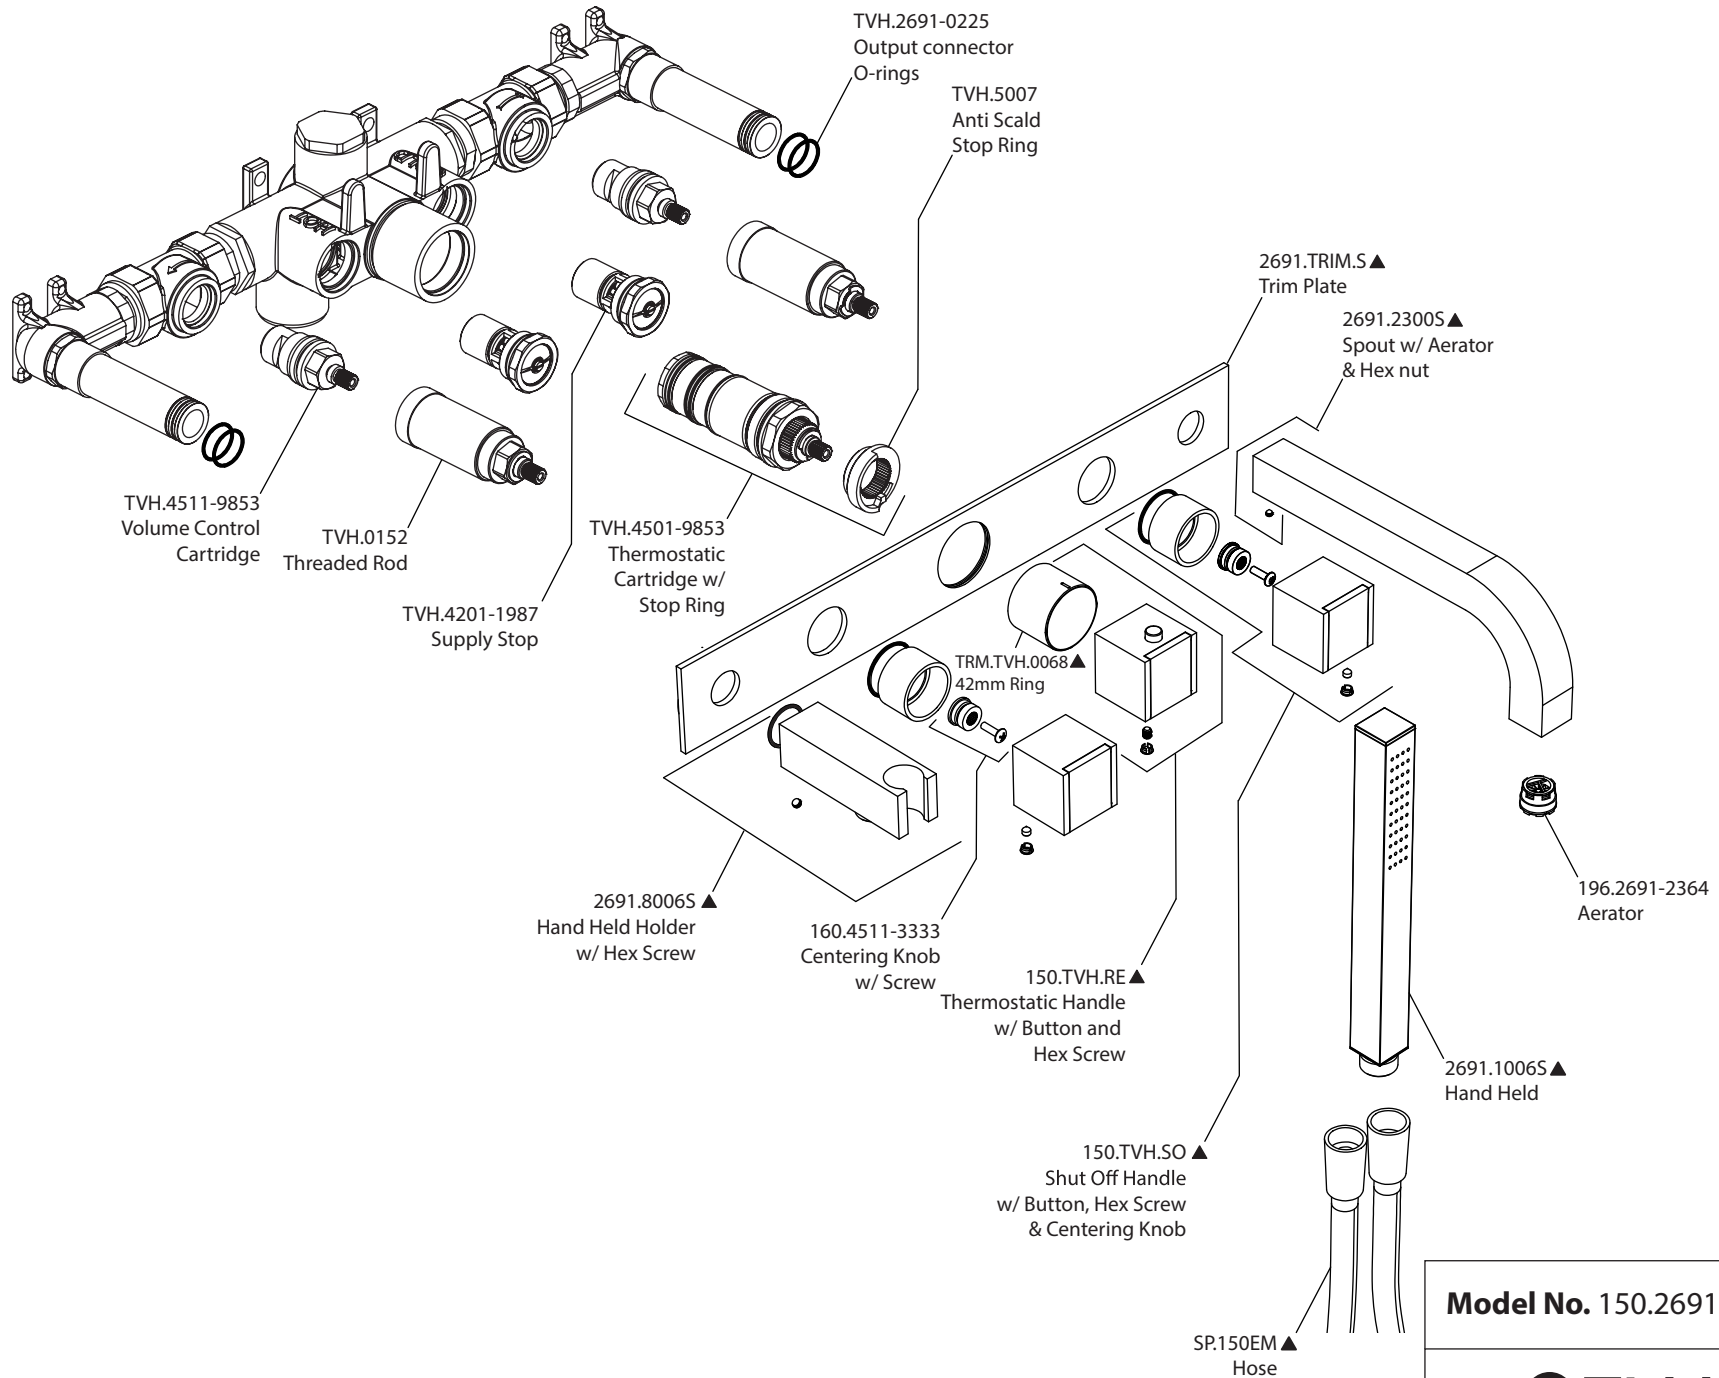

# Product Parts Breakdown

**Model No. 150.2691**

**Ver 2.55**

**FLUSSO**  
LUXURY PLUMBING FIXTURES