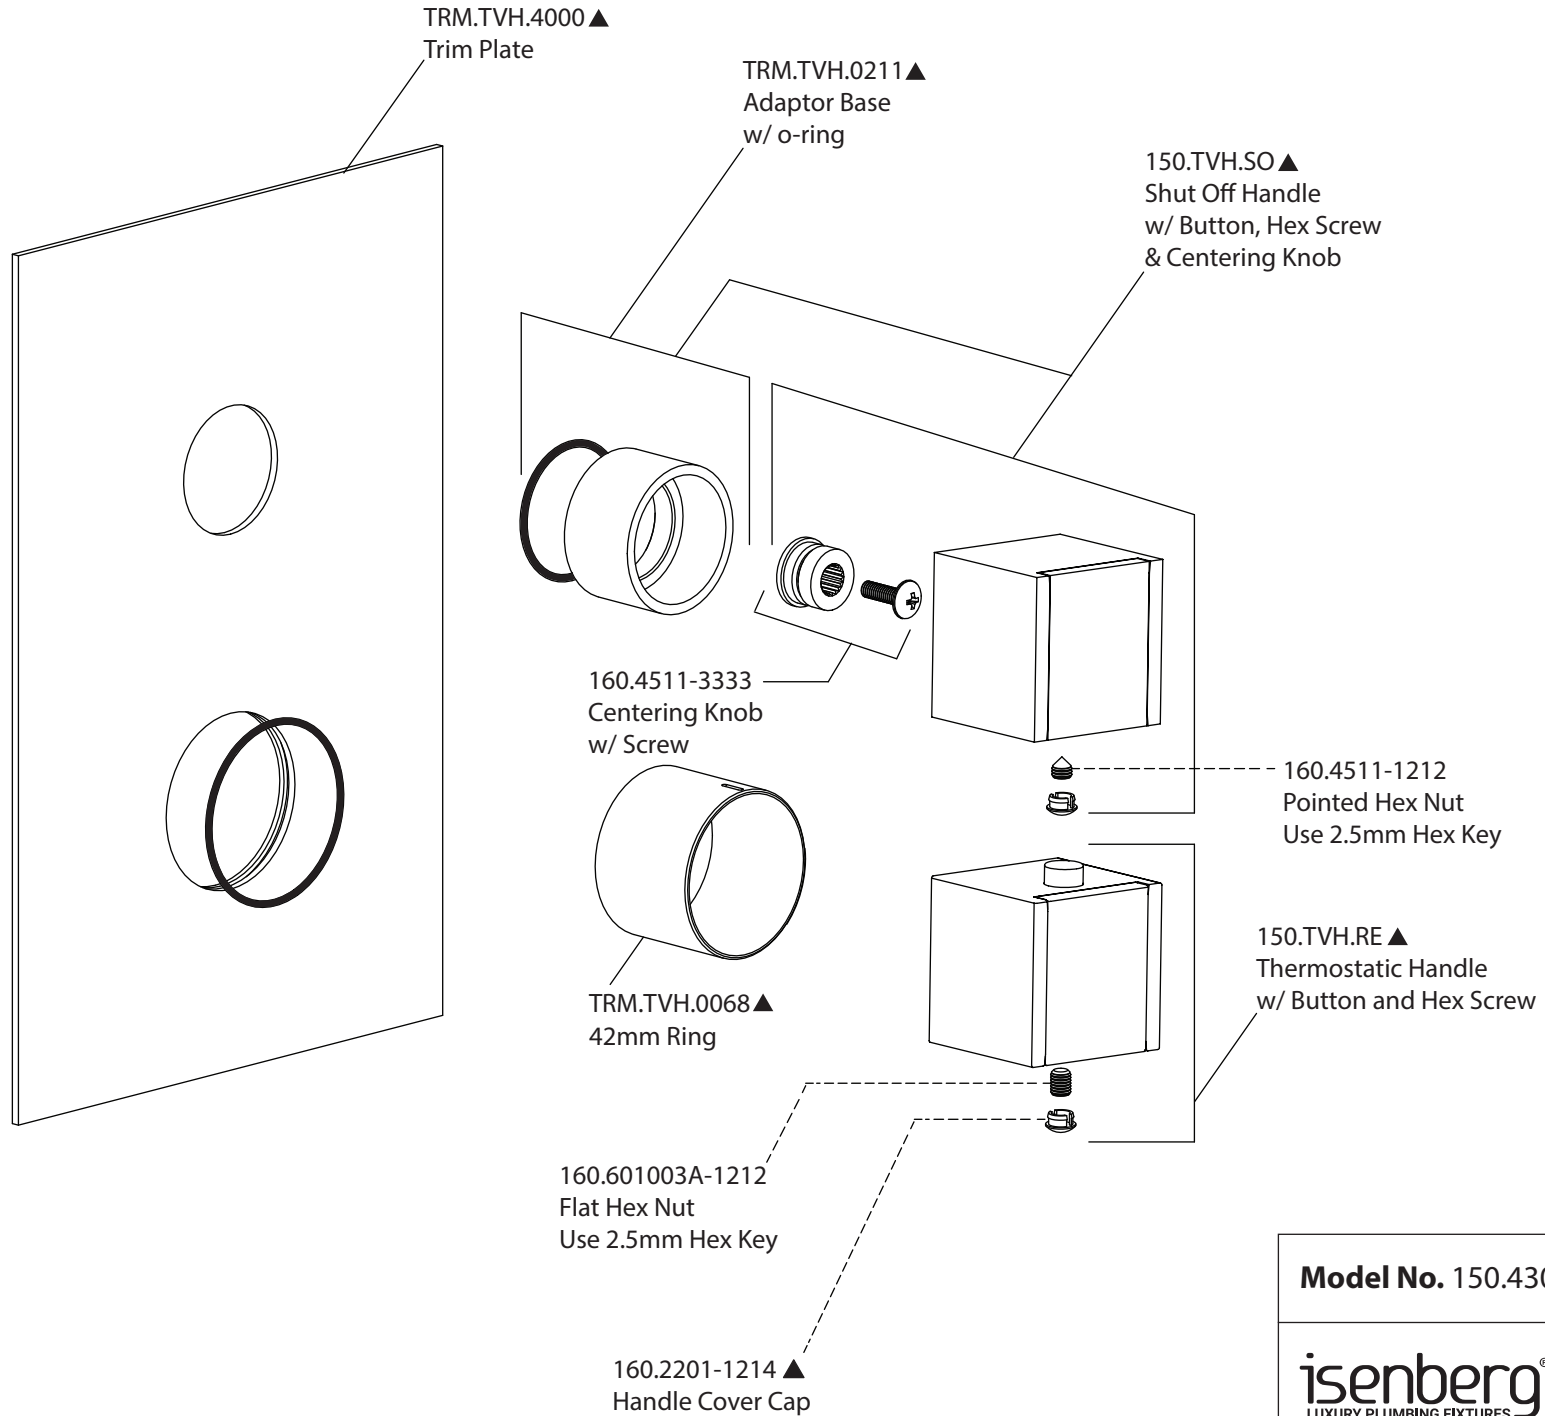

Product Parts Breakdown

Model No. 150.4301T	Ver 2.59
isenberg ® <i>by</i> FLUSSO LUXURY PLUMBING FIXTURES	