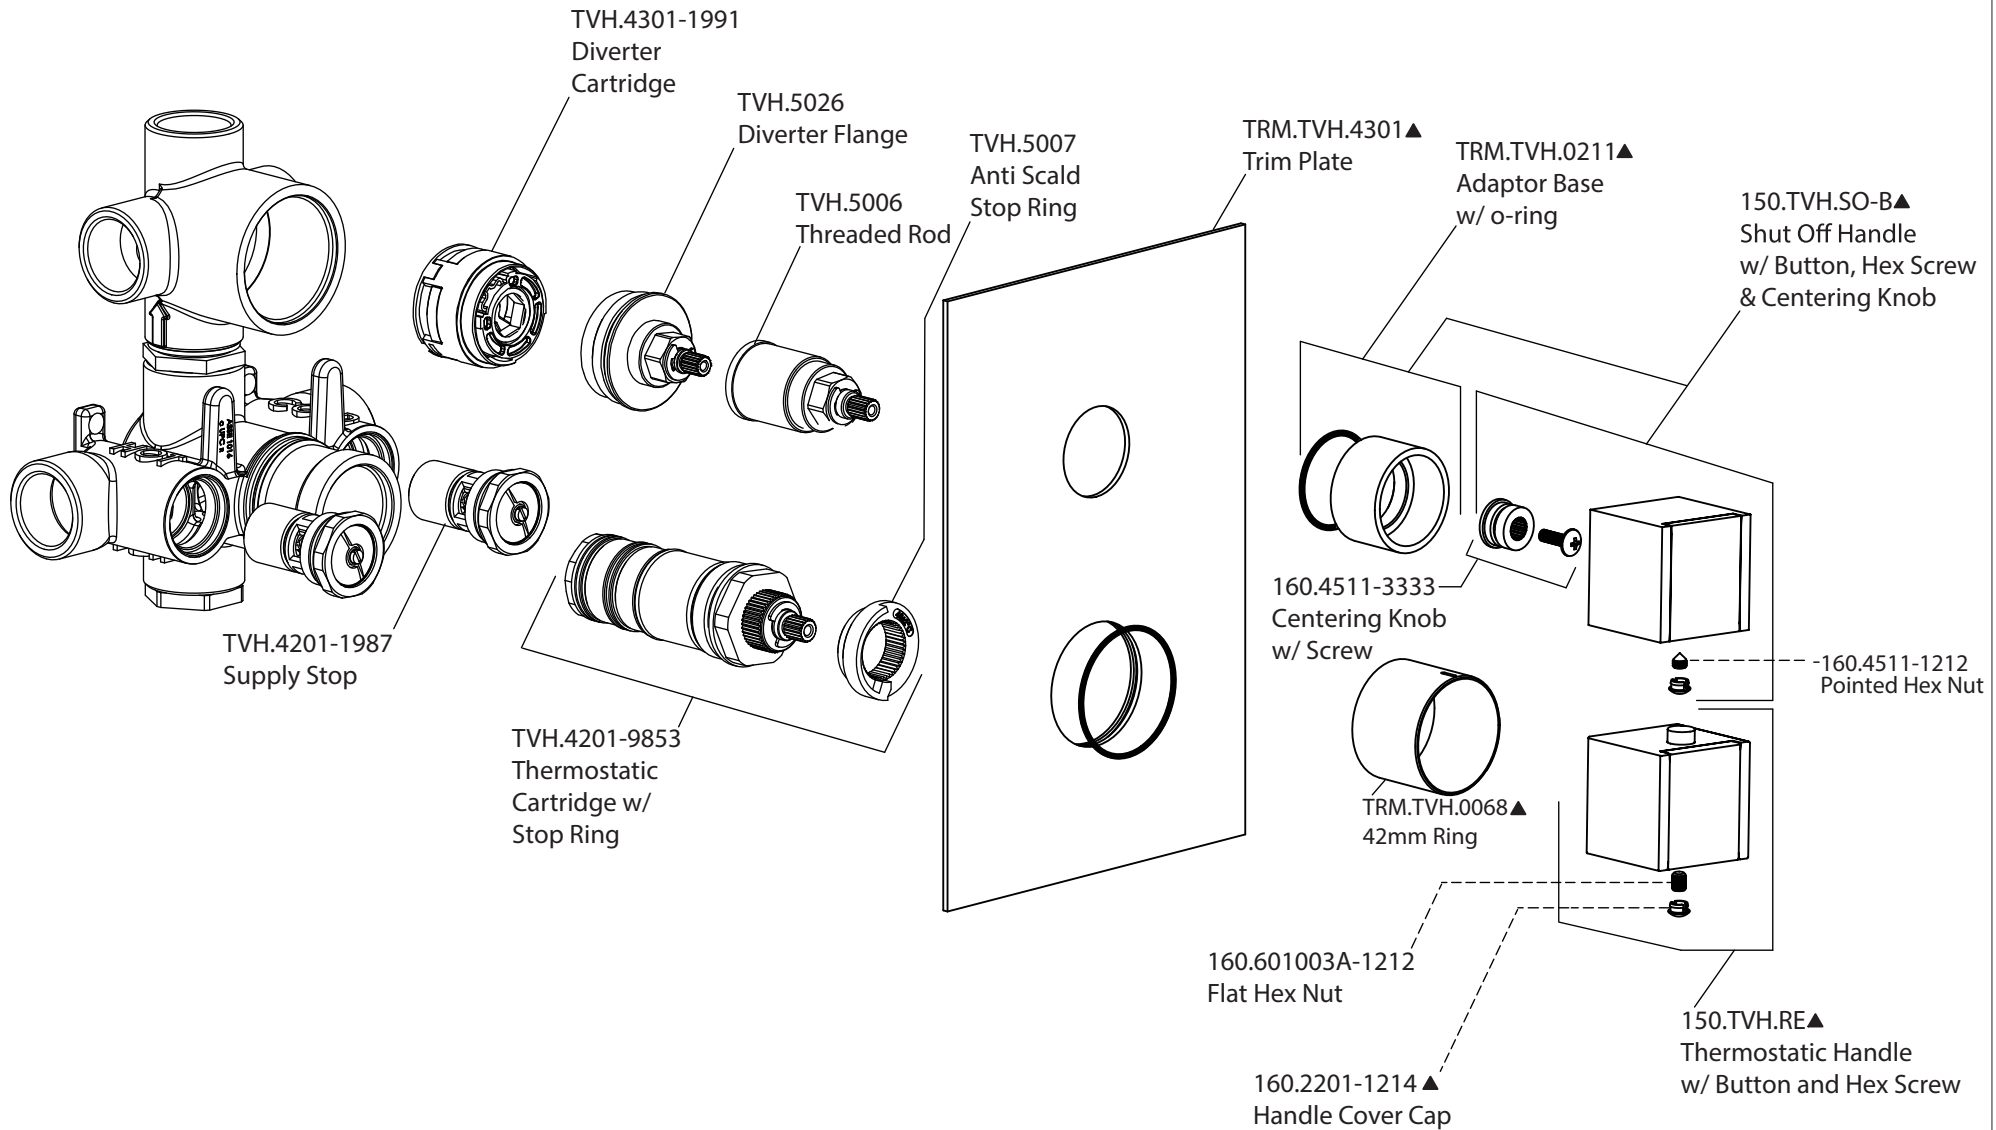

# Product Parts Breakdown

## Using TVH.4301F Valve

**Model No.** 150.4301

**Ver** 2.59

# Product Parts Breakdown Using TVH.4301 Valve

Model No. 150.4301

Ver 2.58