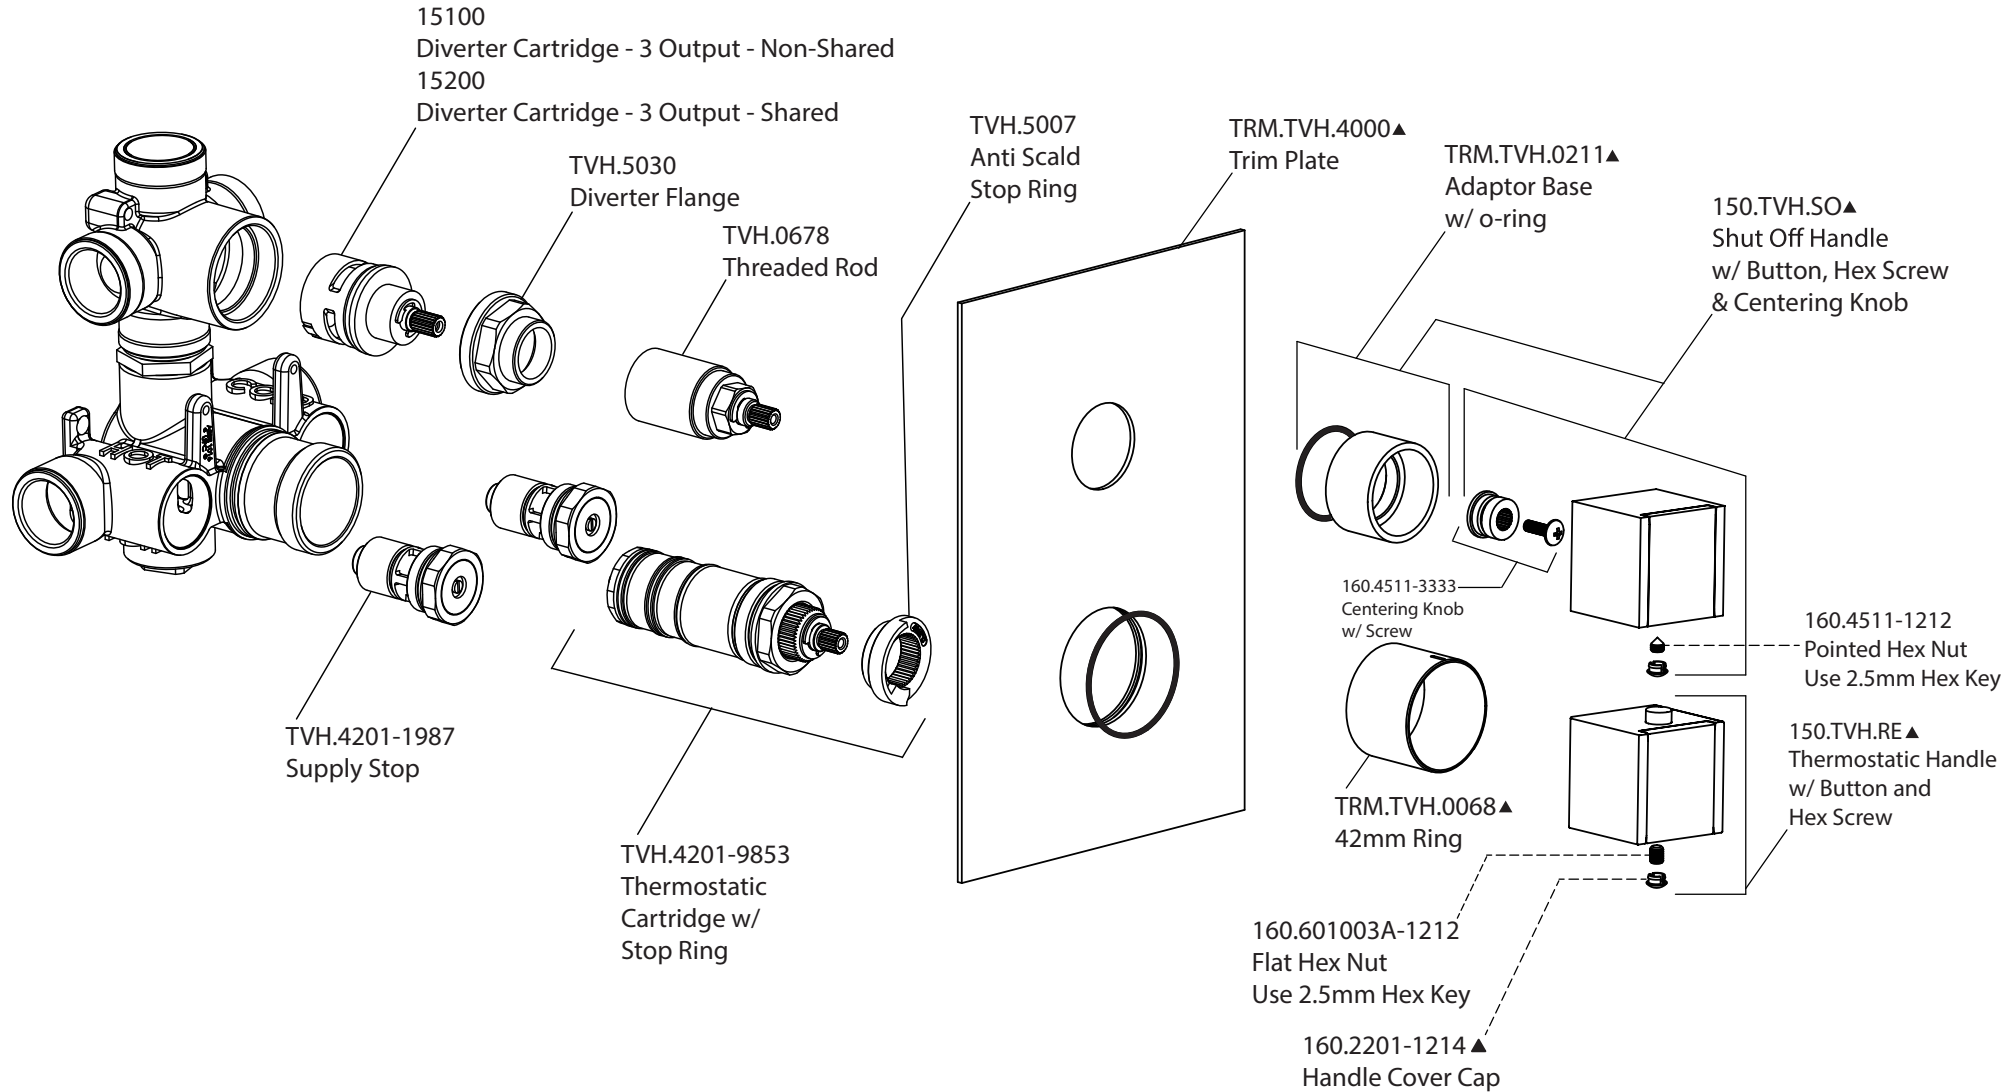

# Product Parts Breakdown

## Using TVH.4301F Valve

**Model No.** 150.4301

**Ver** 2.59

# Product Parts Breakdown Using TVH.4301 Valve

Model No. 150.4301

Ver 2.58