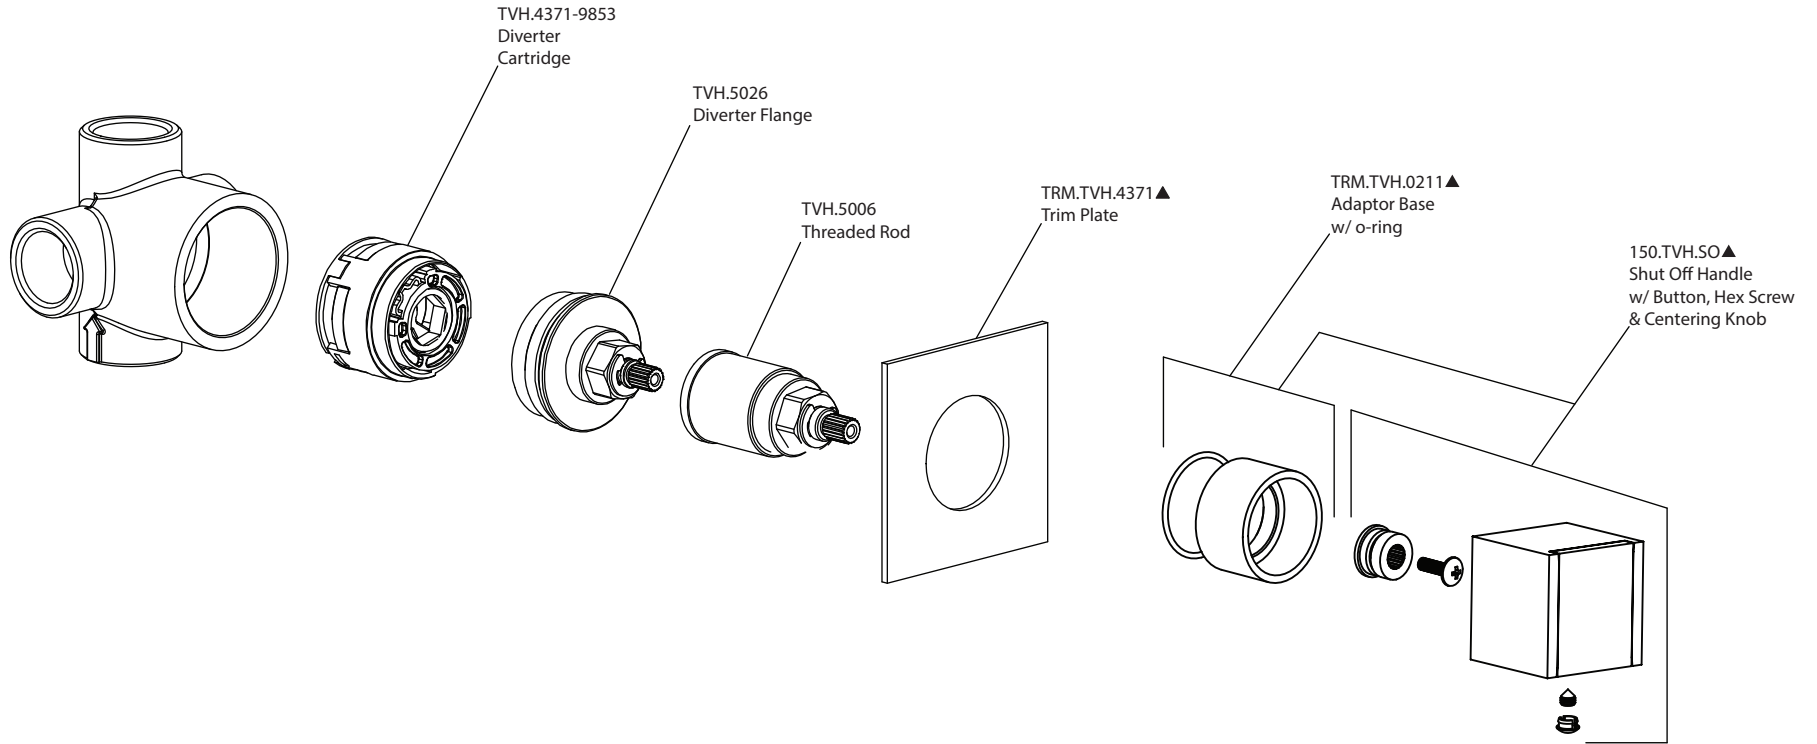

Product Parts Breakdown

isenberg
innovation+design

150.4371

Ver 2.53