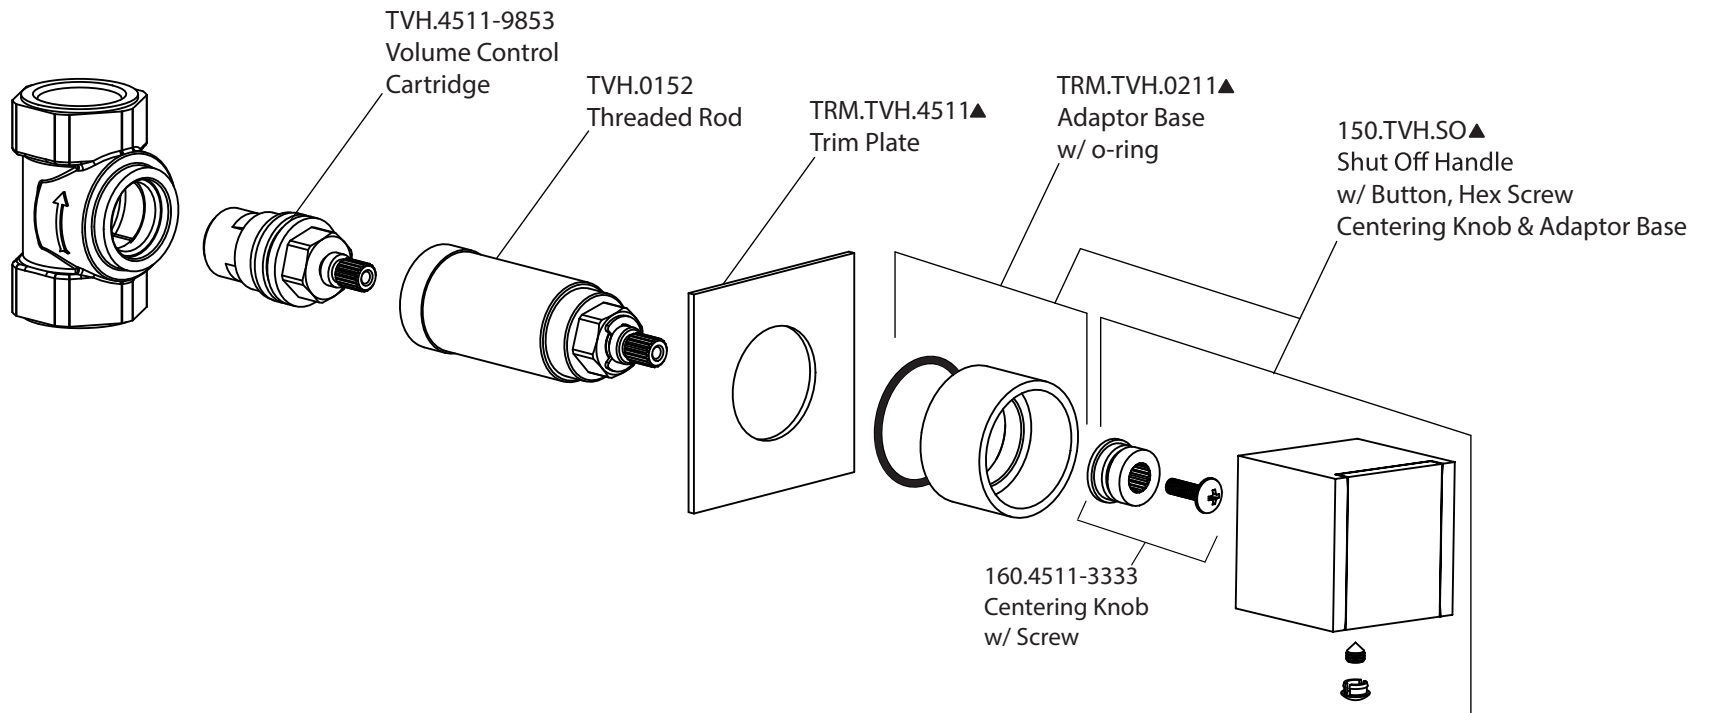

Product Parts Breakdown

▲ Specify Finish

Model No. 150.4511

Ver 2.55

FLUSSO
LUXURY PLUMBING FIXTURES