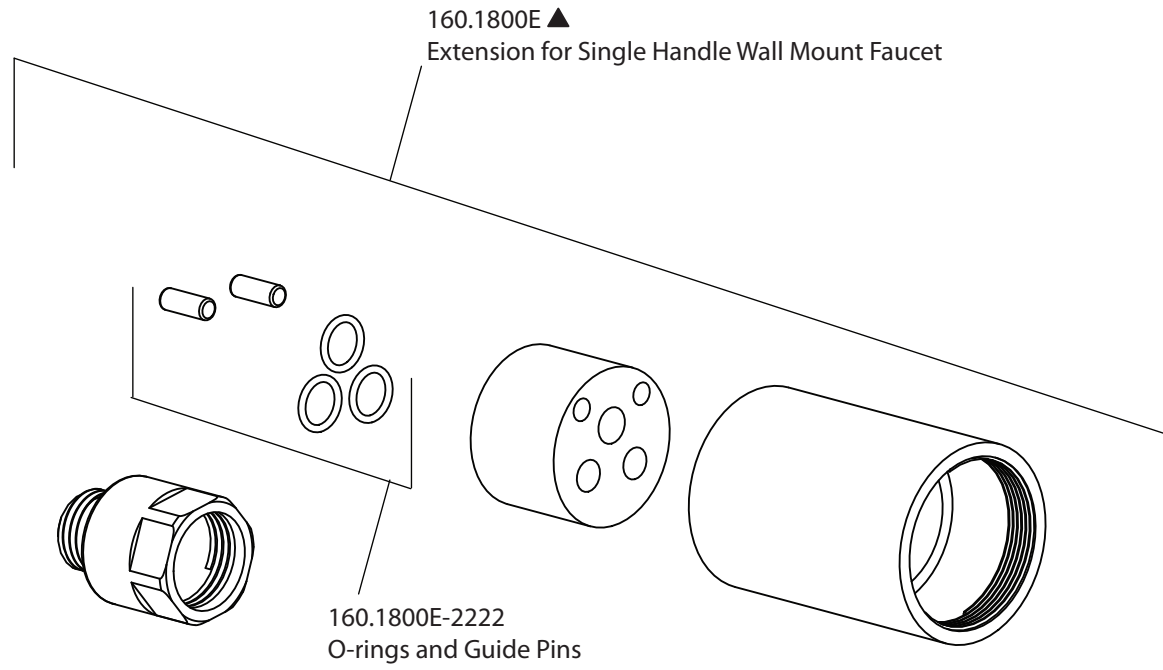

Product Parts Breakdown

isenberg
innovation+design

160.1800E

Ver 2.54