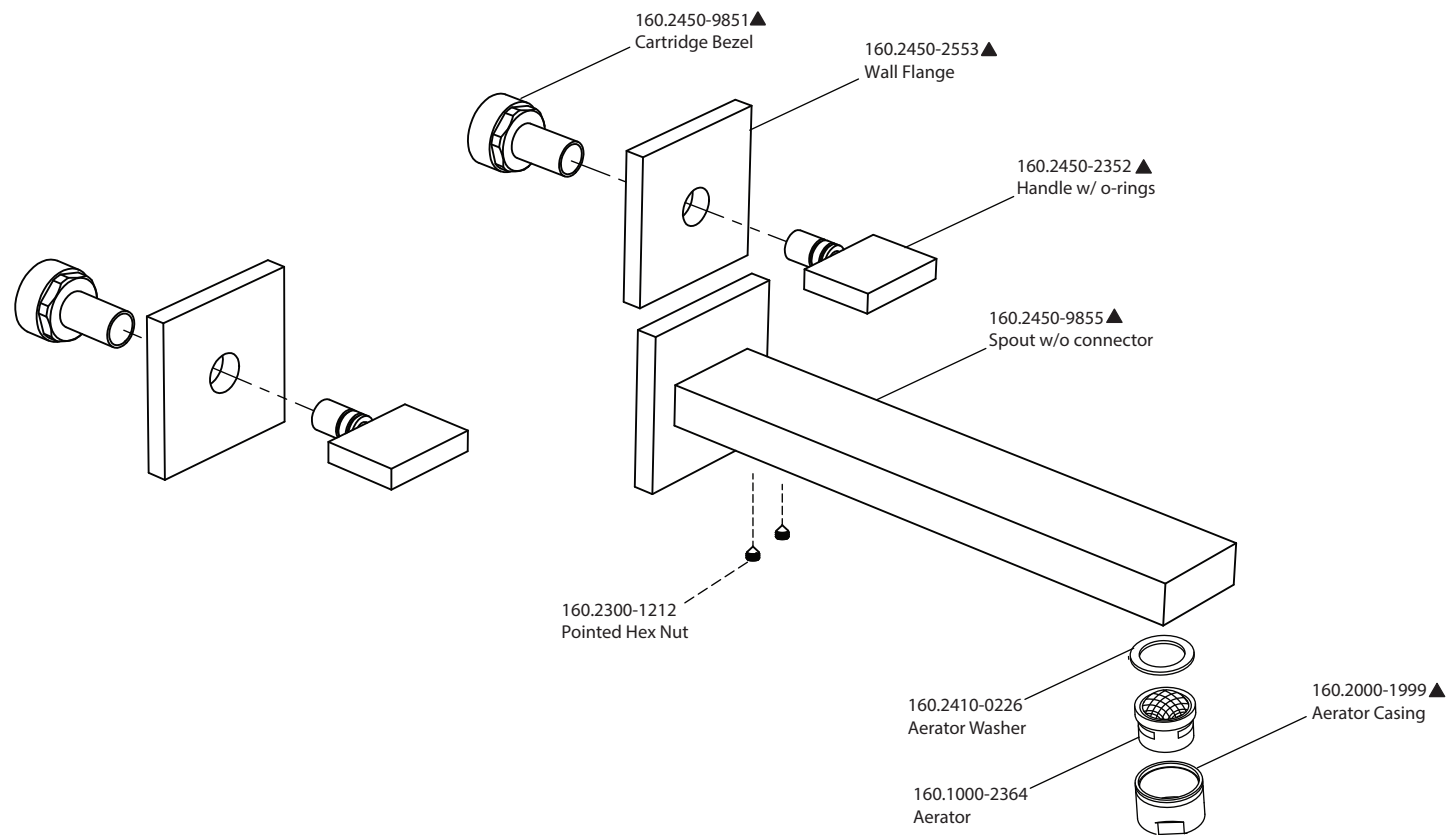

# Product Parts Breakdown

**isenberg**  
innovation+design

160.1900T

Ver 2.54