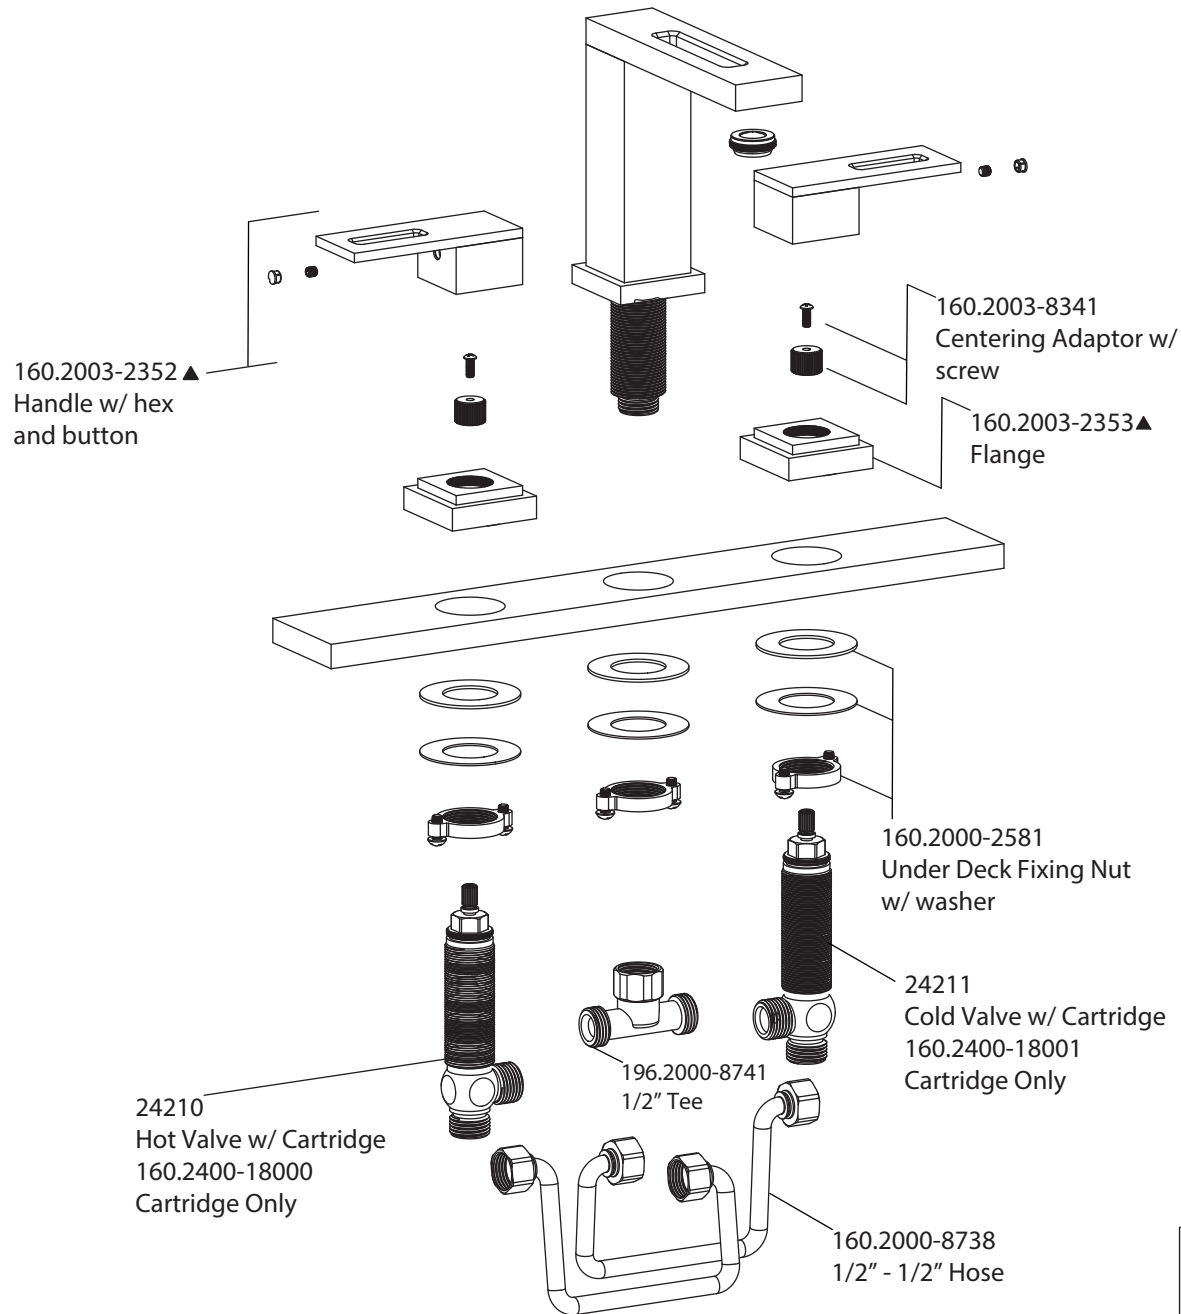

Product Parts Breakdown

Model No. 160.2003	Ver 2.53
 FLUSSO LUXURY PLUMBING FIXTURES	