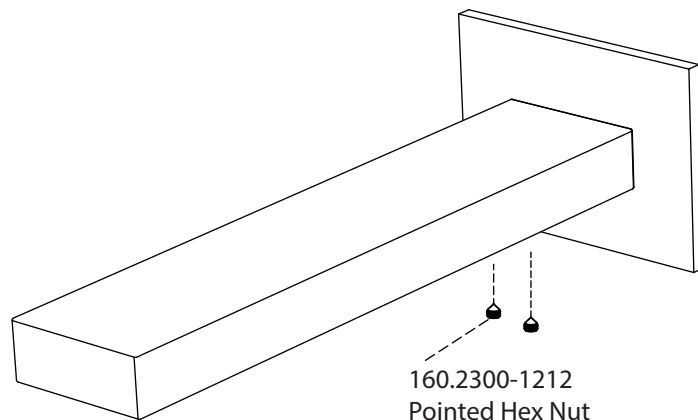

Product Parts Breakdown

▲ Specify Finish

Model No. 160.2300

Ver 2.58

 **FLUSSO**
LUXURY PLUMBING FIXTURES