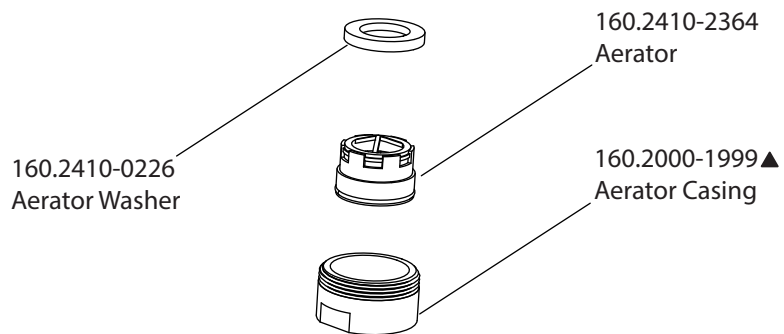

Product Parts Breakdown

▲ Specify Finish

Model No. 160.2300

Ver 2.58

 **FLUSSO**
LUXURY PLUMBING FIXTURES