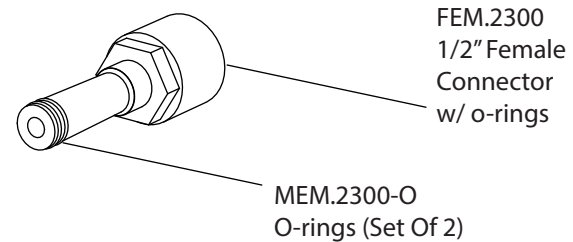

Product Parts Breakdown

▲ Specify Finish

Model No. 160.2300

Ver 2.58

 **FLUSSO**
LUXURY PLUMBING FIXTURES