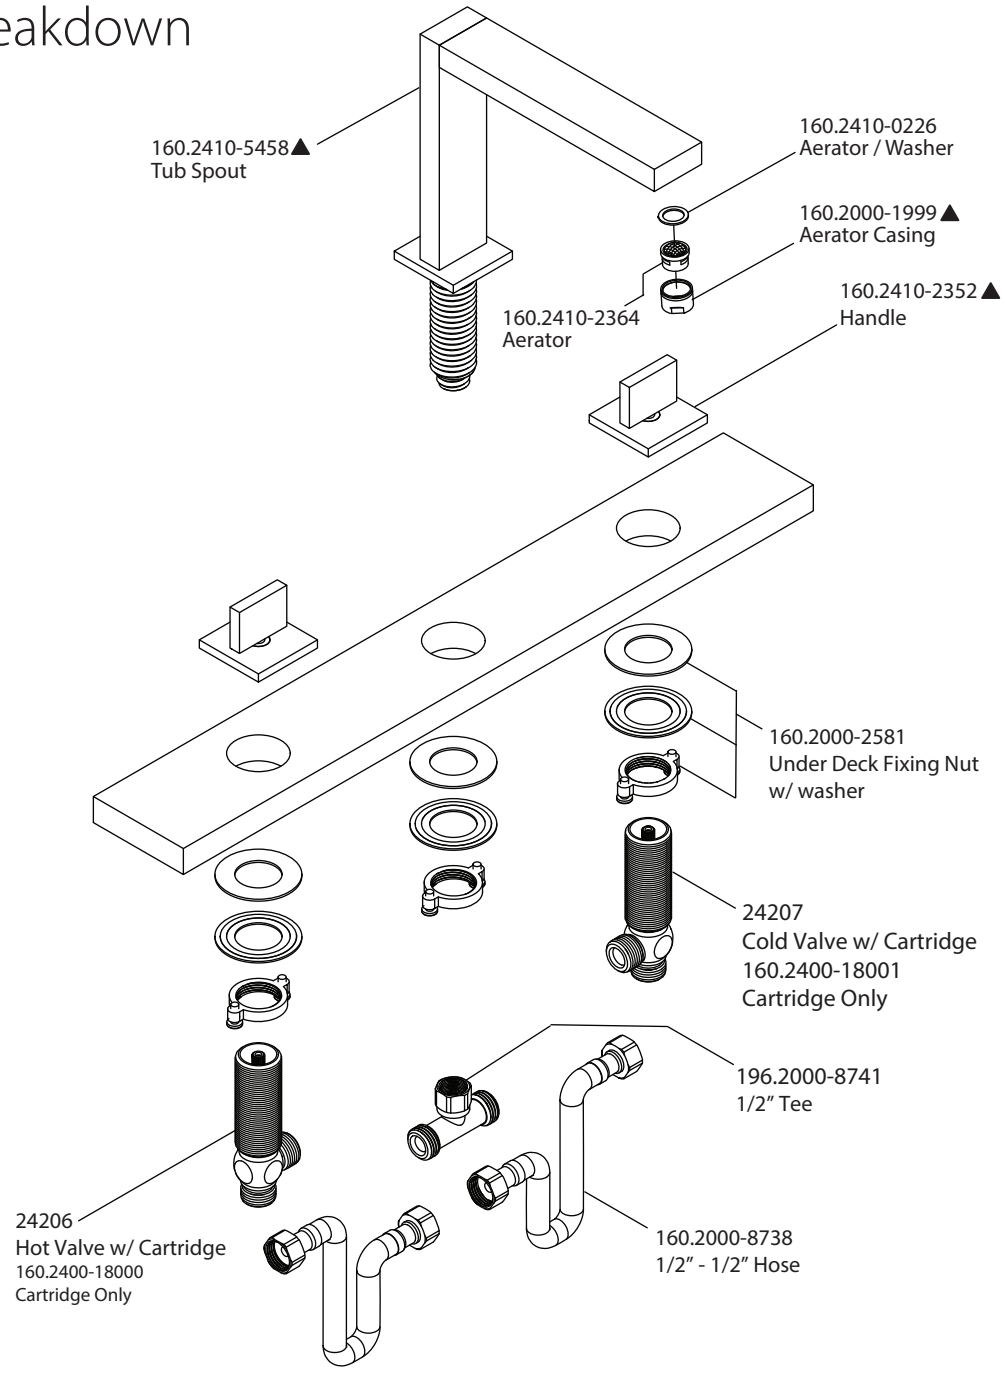

Product Parts Breakdown

isenberg
innovation+design

160.2410