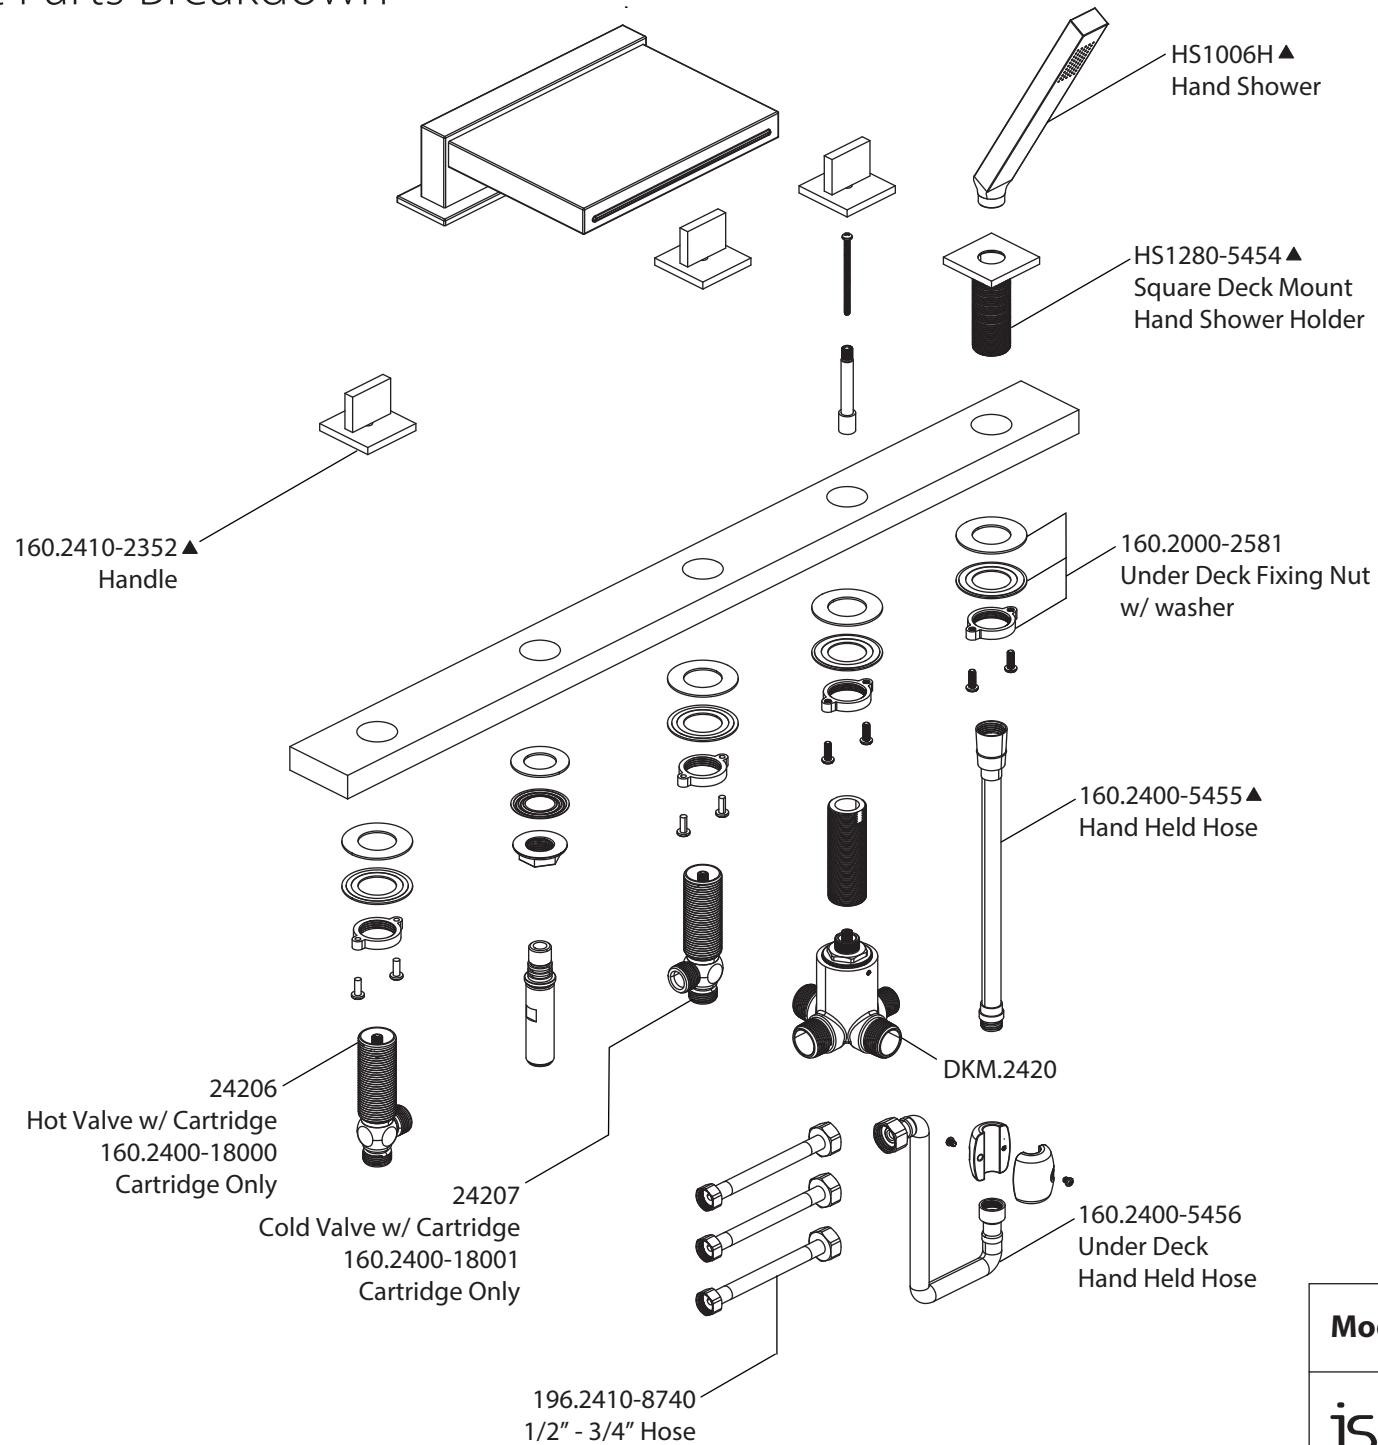

Product Parts Breakdown

Model No. 160.2420CF **Ver** 2.53

isenberg® *by* **FLUSSO**
LUXURY PLUMBING FIXTURES

Product Parts Breakdown

Model No. CFB.2300

Ver 2.53

isenberg® *by* **FLUSSO**
LUXURY PLUMBING FIXTURES