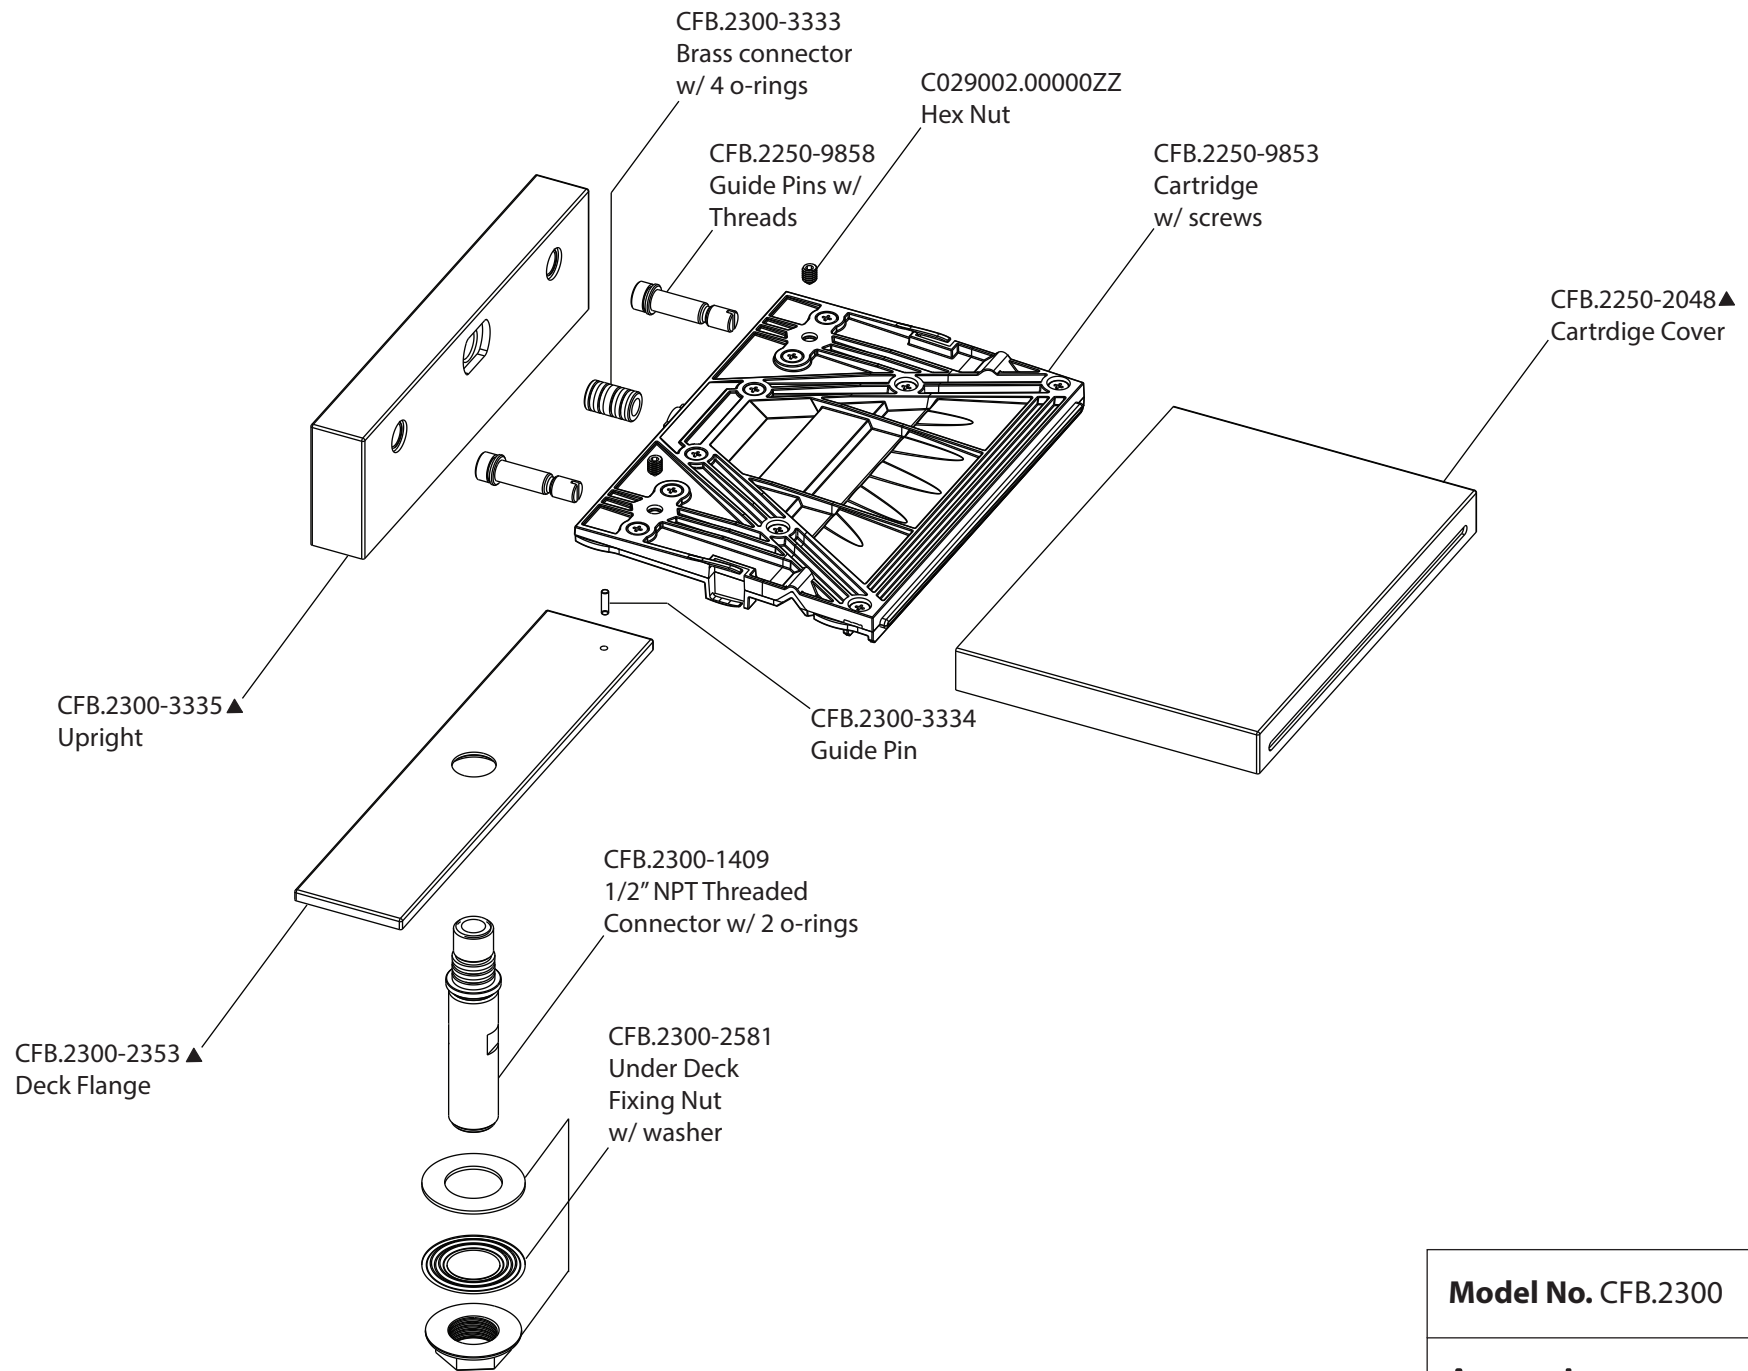

Product Parts Breakdown

Model No. 160.2420CF **Ver** 2.53

isenberg® *by* **FLUSSO**
LUXURY PLUMBING FIXTURES

Product Parts Breakdown

Model No. CFB.2300

Ver 2.53

isenberg® *by* **FLUSSO**
LUXURY PLUMBING FIXTURES