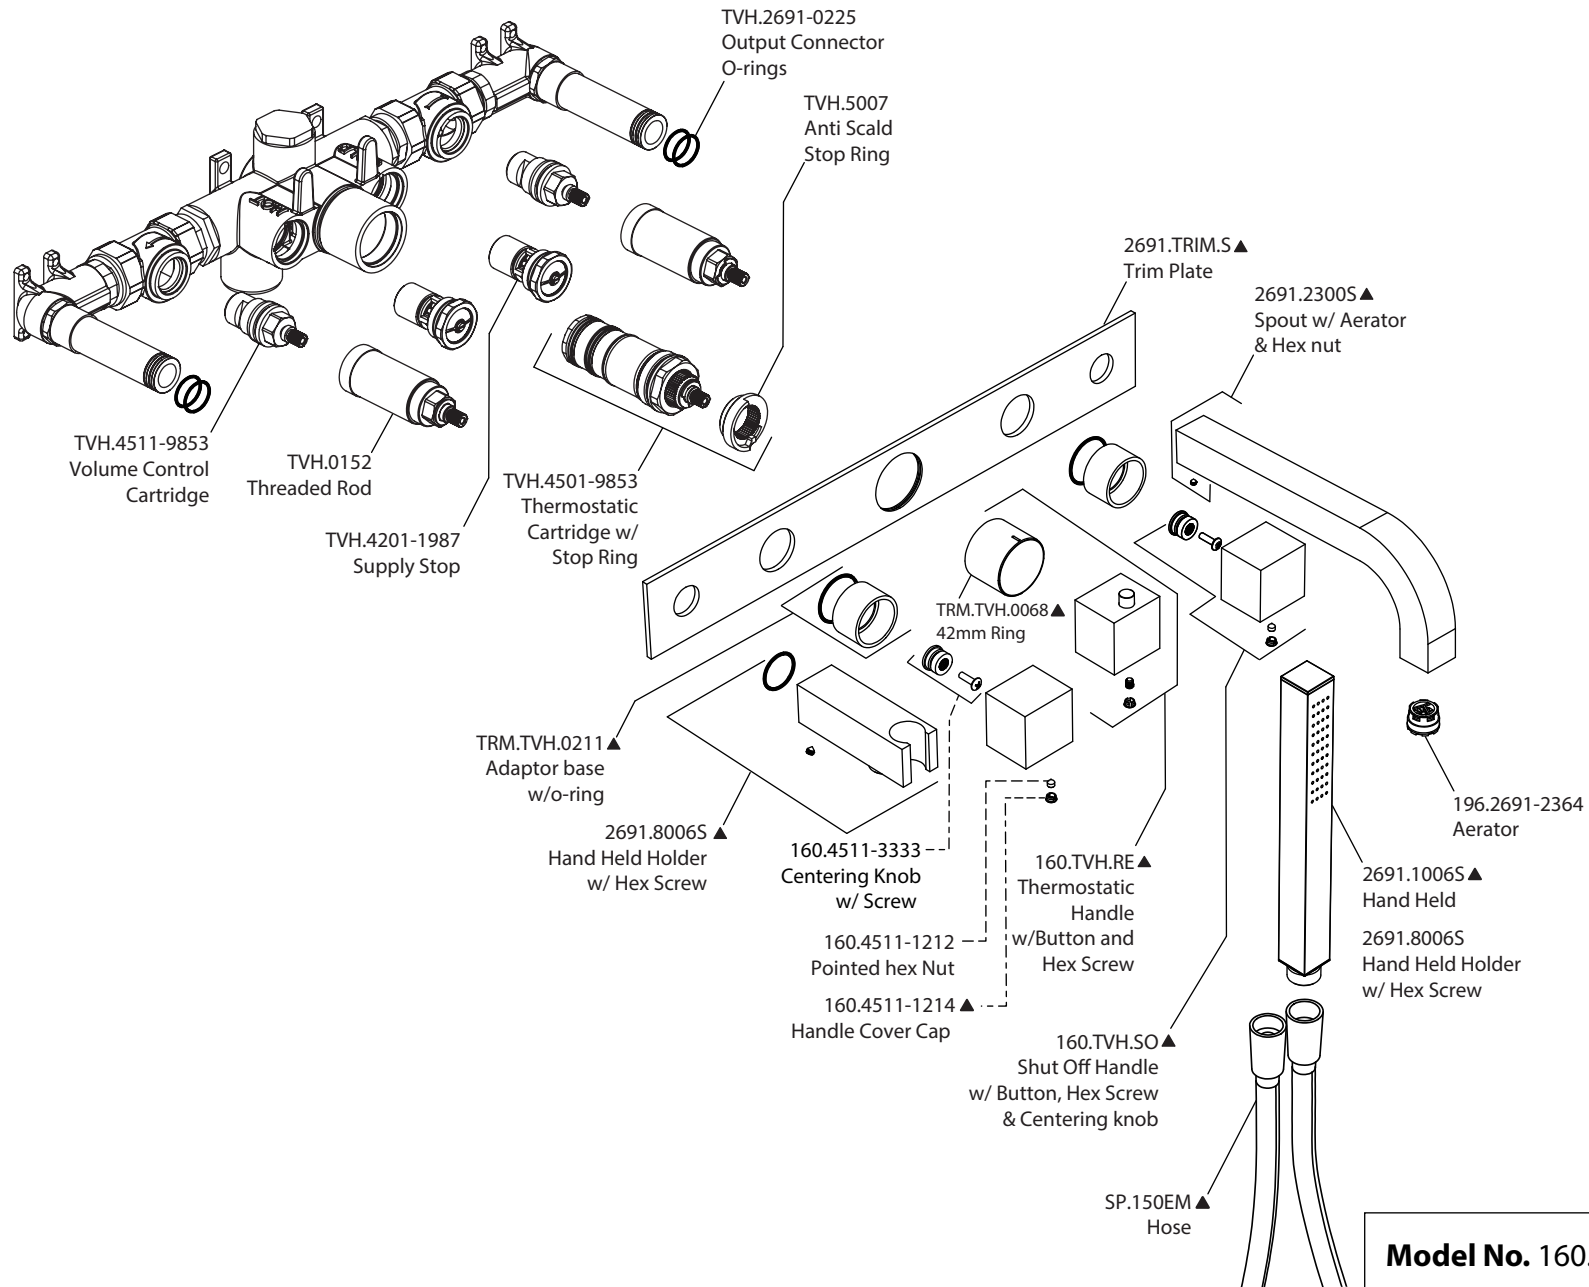

Product Parts Breakdown

Model No. 160.2691 **Ver 2.56**

FLUSSO
 LUXURY PLUMBING FIXTURES